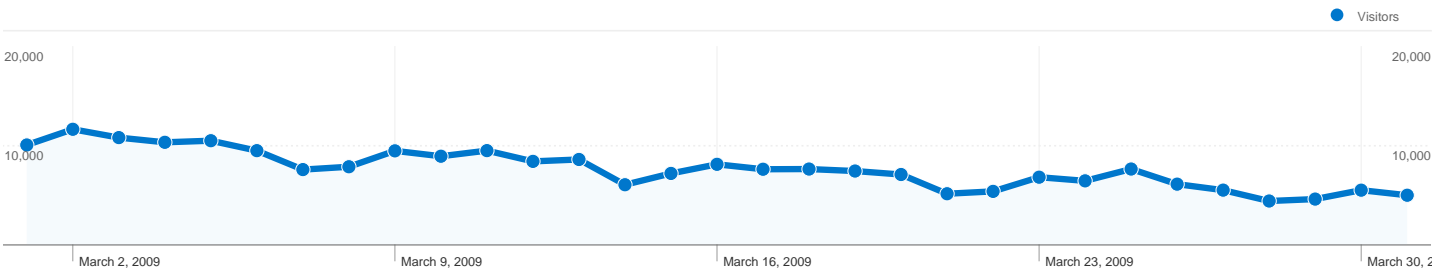

135,861 people visited this site

304,773 Visits

135,861 Absolute Unique Visitors

2,142,583 Pageviews

7.03 Average Pageviews

00:05:02 Time on Site

35.06% Bounce Rate

29.71% New Visits

Technical Profile

Browser	Visits	% visits	Connection Speed	Visits	% visits
Internet Explorer	171,583	56.30%	DSL	120,798	39.64%
Firefox	115,755	37.98%	Unknown	98,008	32.16%
Opera	7,743	2.54%	Cable	65,239	21.41%
Chrome	4,467	1.47%	Dialup	10,604	3.48%
Safari	4,075	1.34%	T1	9,098	2.99%