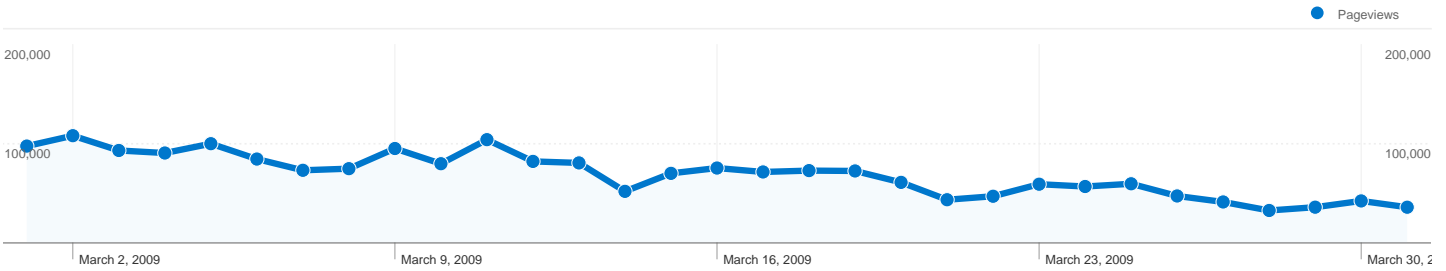

2,142,583 Pageviews

Sunday, March 1, 2009	4.56% (97,668)
Monday, March 2, 2009	5.05% (108,121)
Tuesday, March 3, 2009	4.35% (93,232)
Wednesday, March 4, 2009	4.23% (90,666)
Thursday, March 5, 2009	4.67% (100,057)
Friday, March 6, 2009	3.95% (84,576)
Saturday, March 7, 2009	3.42% (73,254)
Sunday, March 8, 2009	3.49% (74,876)
Monday, March 9, 2009	4.44% (95,212)
Tuesday, March 10, 2009	3.73% (79,872)
Wednesday, March 11, 2009	4.86% (104,136)
Thursday, March 12, 2009	3.84% (82,210)
Friday, March 13, 2009	3.77% (80,688)
Saturday, March 14, 2009	2.43% (52,022)
Sunday, March 15, 2009	3.27% (70,156)
Monday, March 16, 2009	3.53% (75,527)
Tuesday, March 17, 2009	3.34% (71,565)
Wednesday, March 18, 2009	3.40% (72,927)
Thursday, March 19, 2009	3.39% (72,568)
Friday, March 20, 2009	2.85% (61,070)
Saturday, March 21, 2009	2.03% (43,557)
Sunday, March 22, 2009	2.20% (47,068)
Monday, March 23, 2009	2.76% (59,218)
Tuesday, March 24, 2009	2.66% (56,900)
Wednesday, March 25, 2009	2.78% (59,641)
Thursday, March 26, 2009	2.21% (47,354)