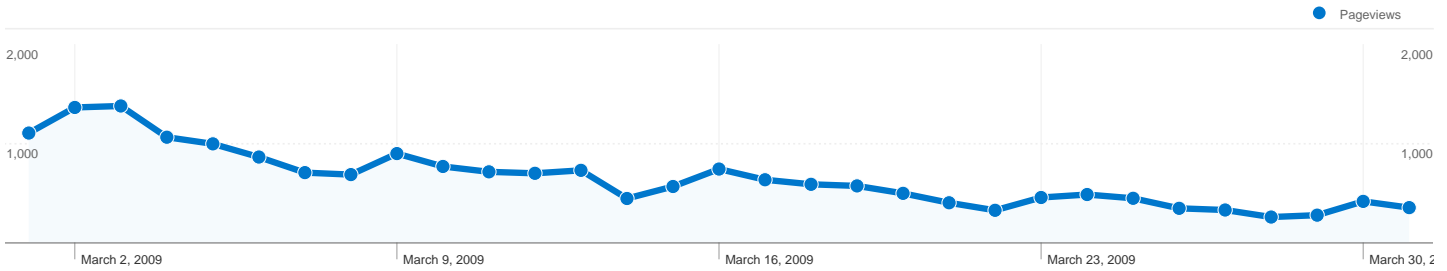

1 - 10 of 47

887 pages were viewed a total of 65,461 times

Content Performance

Page	Pageviews	Unique Pageviews	Avg. Time on Page	Bounce Rate	% Exit	\$ Index
/muru-lift/	3,058	2,855	00:01:40	69.03%	20.54%	\$0.00
/70-cm-ho-sipark-2009/	2,984	2,801	00:01:44	61.83%	24.70%	\$0.00
/extrem-februar/	2,711	2,506	00:01:27	62.61%	19.55%	\$0.00
/csokkeno-hoagyu-koltseg-karintia/	2,697	2,516	00:02:27	55.79%	22.47%	\$0.00
/spanyol-lift/	2,489	2,365	00:01:25	53.12%	19.33%	\$0.00
/cserbenhagyasos-balesetek/	2,407	2,287	00:01:53	50.00%	18.94%	\$0.00
/radar-francia/	2,369	2,243	00:01:53	56.99%	17.43%	\$0.00
/mentohelikopter-a-siparkban/	2,341	2,238	00:02:08	64.66%	26.14%	\$0.00
/szlovak-marcius-havazas/	2,337	1,967	00:01:15	53.57%	22.64%	\$0.00
/stajer-marcius-vege/	2,322	2,003	00:01:19	46.40%	15.59%	\$0.00

1 - 10 of 887

24 pages were viewed a total of 20,199 times

Content Performance

Page	Pageviews	Unique Pageviews	Avg. Time on Page	Bounce Rate	% Exit	\$ Index
/szakuzlet/	9,621	7,625	00:02:34	65.26%	45.70%	\$0.00
/uzlet/	4,620	3,724	00:02:07	49.44%	30.84%	\$0.00
/akciok/	1,452	1,120	00:02:12	28.95%	23.62%	\$0.00
/kolcsonzo/	1,124	879	00:02:18	45.42%	37.63%	\$0.00
/sicolcsonzo/	595	461	00:01:32	45.37%	29.08%	\$0.00
/bizomanyi/	420	310	00:01:28	41.13%	28.33%	\$0.00
/siuzlet/	390	307	00:02:10	61.29%	29.74%	\$0.00
/snowboarduzlet/	360	287	00:01:58	51.88%	39.44%	\$0.00
/szerviz/	359	245	00:01:40	35.97%	30.08%	\$0.00
/ruhazat/	317	265	00:01:50	54.70%	39.12%	\$0.00