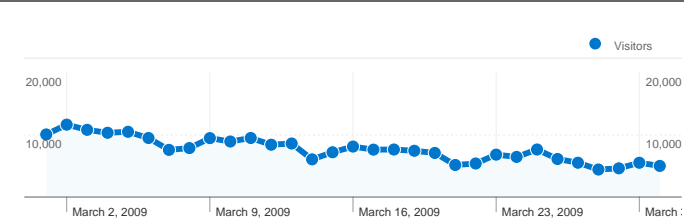

Site Usage

304,773 Visits

35.06% Bounce Rate

2,142,583 Pageviews

00:05:02 Avg. Time on Site

7.03 Pages/Visit

29.71% % New Visits

Visitors Overview

Visitors
135,861

Pageviews for all visitors

Pageviews
2,142,583

Absolute Unique Visitors

Visitors
135,861

Content Drilldown

Page	Pageviews	% visits
/forum/	356,733	16.65%
/siterep/	337,444	15.75%
/fotoalbum/	314,082	14.66%
/siterepek/	294,716	13.76%
/rovat/	209,711	9.79%

304,773 Visits

135,861 Absolute Unique Visitors

2,142,583 Pageviews

7.03 Average Pageviews

00:05:02 Time on Site

35.06% Bounce Rate

29.71% New Visits

Technical Profile

1 - 10 of 24

41,401 pages were viewed a total of 2,142,583 times

Content Performance

Page	Pageviews	Unique Pageviews	Avg. Time on Page	Bounce Rate	% Exit	\$ Index
/	181,185	130,639	00:00:47	17.06%	17.37%	\$0.00
/siterepek/ausztria/	85,620	43,531	00:00:22	6.55%	3.51%	\$0.00
/forum/	53,879	26,659	00:00:24	12.23%	6.85%	\$0.00
/siterepek/magyarorszag/	37,112	20,205	00:00:13	7.82%	5.19%	\$0.00
/hojelentes/	35,292	25,214	00:00:19	7.24%	7.57%	\$0.00
/forum/viewforum.php?l=6	34,968	15,051	00:00:21	23.07%	6.97%	\$0.00
/siterepek/szlovakia/	24,826	12,741	00:00:20	5.74%	3.71%	\$0.00
/rovat/auto/cikk/utvonalterv/	22,853	19,635	00:02:55	81.29%	77.74%	\$0.00
/apro/	20,839	7,168	00:00:37	29.30%	10.52%	\$0.00
/siterepek/	19,280	14,065	00:00:14	7.37%	3.46%	\$0.00