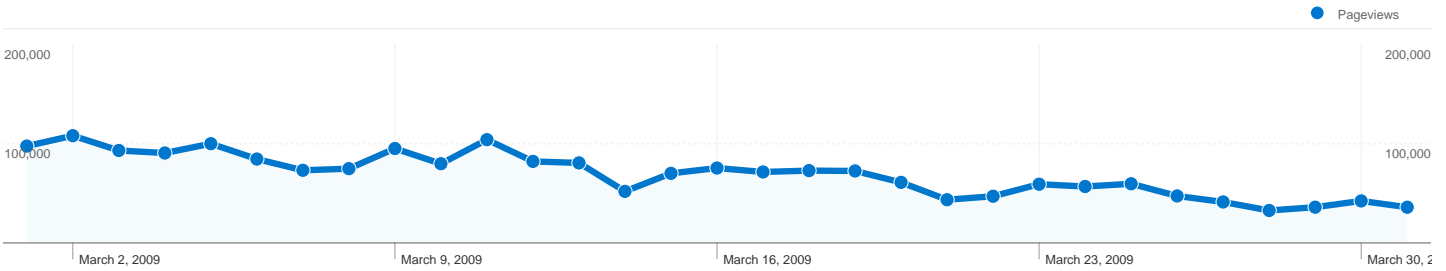

1 - 10 of 887

24 pages were viewed a total of 20,199 times

Content Performance

Page	Pageviews	Unique Pageviews	Avg. Time on Page	Bounce Rate	% Exit	\$ Index
/szakuzlet/	9,621	7,625	00:02:34	65.26%	45.70%	\$0.00
/uzlet/	4,620	3,724	00:02:07	49.44%	30.84%	\$0.00
/akciok/	1,452	1,120	00:02:12	28.95%	23.62%	\$0.00
/kolcsonzo/	1,124	879	00:02:18	45.42%	37.63%	\$0.00
/sicolcsonzo/	595	461	00:01:32	45.37%	29.08%	\$0.00
/bizomanyi/	420	310	00:01:28	41.13%	28.33%	\$0.00
/siuzlet/	390	307	00:02:10	61.29%	29.74%	\$0.00
/snowboarduzlet/	360	287	00:01:58	51.88%	39.44%	\$0.00
/szerviz/	359	245	00:01:40	35.97%	30.08%	\$0.00
/ruhazat/	317	265	00:01:50	54.70%	39.12%	\$0.00

1 - 10 of 24

41,401 pages were viewed a total of 2,142,583 times

Content Performance

Page	Pageviews	Unique Pageviews	Avg. Time on Page	Bounce Rate	% Exit	\$ Index
/	181,185	130,639	00:00:47	17.06%	17.37%	\$0.00
/siterepek/ausztria/	85,620	43,531	00:00:22	6.55%	3.51%	\$0.00
/forum/	53,879	26,659	00:00:24	12.23%	6.85%	\$0.00
/siterepek/magyarorszag/	37,112	20,205	00:00:13	7.82%	5.19%	\$0.00
/hojelentes/	35,292	25,214	00:00:19	7.24%	7.57%	\$0.00
/forum/viewforum.php?l=6	34,968	15,051	00:00:21	23.07%	6.97%	\$0.00
/siterepek/szlovakia/	24,826	12,741	00:00:20	5.74%	3.71%	\$0.00
/rovat/auto/cikk/utvonalterv/	22,853	19,635	00:02:55	81.29%	77.74%	\$0.00
/apro/	20,839	7,168	00:00:37	29.30%	10.52%	\$0.00
/siterepek/	19,280	14,065	00:00:14	7.37%	3.46%	\$0.00