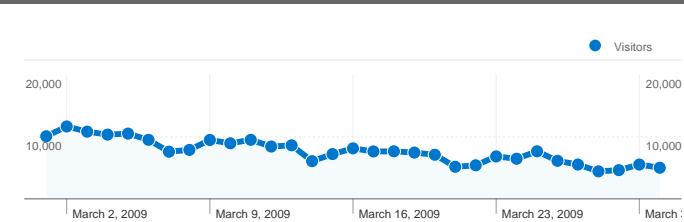

Site Usage

304,773 Visits

35.06% Bounce Rate

2,142,583 Pageviews

00:05:02 Avg. Time on Site

7.03 Pages/Visit

29.71% % New Visits

Visitors Overview

Visitors
135,861

Pageviews for all visitors

Pageviews
2,142,583

Absolute Unique Visitors

Visitors
135,861

Content Drilldown

Page	Pageviews	% visits
/forum/	356,733	16.65%
/siterep/	337,444	15.75%
/fotoalbum/	314,082	14.66%
/siterepek/	294,716	13.76%
/rovat/	209,711	9.79%

304,773 Visits

135,861 Absolute Unique Visitors

2,142,583 Pageviews

7.03 Average Pageviews

00:05:02 Time on Site

35.06% Bounce Rate

29.71% New Visits

Technical Profile

1 - 10 of 24

41,401 pages were viewed a total of 2,142,583 times

Content Performance

Page	Pageviews	Unique Pageviews	Avg. Time on Page	Bounce Rate	% Exit	\$ Index
/	181,185	130,639	00:00:47	17.06%	17.37%	\$0.00
/siterepek/ausztria/	85,620	43,531	00:00:22	6.55%	3.51%	\$0.00
/forum/	53,879	26,659	00:00:24	12.23%	6.85%	\$0.00
/siterepek/magyarorszag/	37,112	20,205	00:00:13	7.82%	5.19%	\$0.00
/hojelentes/	35,292	25,214	00:00:19	7.24%	7.57%	\$0.00
/forum/viewforum.php?l=6	34,968	15,051	00:00:21	23.07%	6.97%	\$0.00
/siterepek/szlovakia/	24,826	12,741	00:00:20	5.74%	3.71%	\$0.00
/rovat/auto/cikk/utvonalterv/	22,853	19,635	00:02:55	81.29%	77.74%	\$0.00
/apro/	20,839	7,168	00:00:37	29.30%	10.52%	\$0.00
/siterepek/	19,280	14,065	00:00:14	7.37%	3.46%	\$0.00