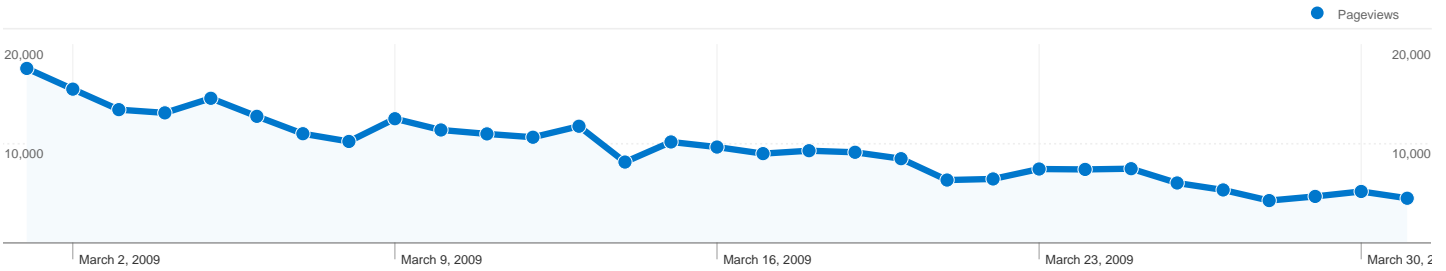

82 pages were viewed a total of 294,716 times

Content Performance

Page	Pageviews	Unique Pageviews	Avg. Time on Page	Bounce Rate	% Exit	$ Index
/ausztria/	131,077	67,888	00:00:20	7.29%	3.20%	$0.00
/magyarország/	49,381	27,728	00:00:12	7.93%	4.52%	$0.00
/szlovakia/	33,032	17,366	00:00:18	6.19%	3.30%	$0.00
/	19,280	14,065	00:00:14	7.37%	3.46%	$0.00
/olaszország/	11,541	6,743	00:00:21	13.06%	4.77%	$0.00
/franciaország/	7,889	4,728	00:00:18	9.09%	4.26%	$0.00
/szlovenia/	7,389	3,999	00:00:16	6.99%	4.05%	$0.00
/romania/	5,539	2,148	00:00:22	19.25%	4.87%	$0.00
/toplista/	4,356	2,184	00:00:22	29.49%	3.01%	$0.00
/svajc/	4,056	2,286	00:00:21	25.71%	5.40%	$0.00

1 - 10 of 82