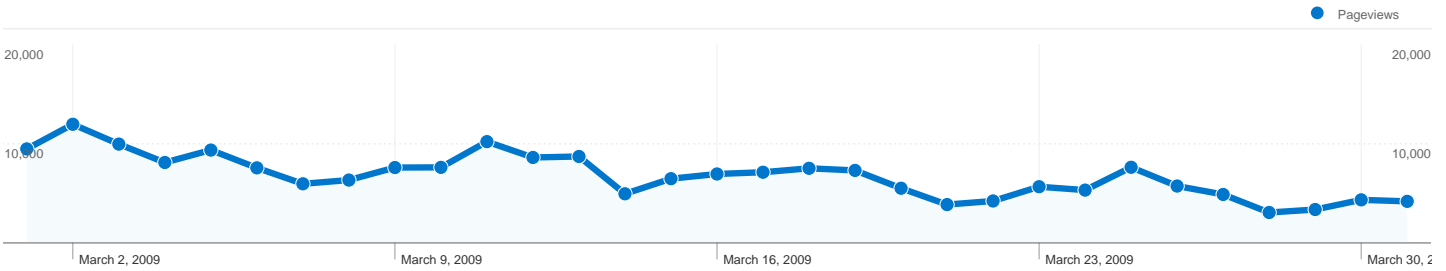

47 pages were viewed a total of 209,711 times

Content Performance

Pageviews 209,711 % of Site Total: 9.79%	Unique Pageviews 172,227 % of Site Total: 11.38%	Avg. Time on Page 00:01:39 Site Avg: 00:00:50 (98.06%)	Bounce Rate 66.00% Site Avg: 35.06% (88.23%)	% Exit 31.94% Site Avg: 14.22% (124.53%)	$ Index $0.00 Site Avg: $0.00 (0.00%)	
Page	Pageviews	Unique Pageviews	Avg. Time on Page	Bounce Rate	% Exit	$ Index
/hirek/	71,547	64,119	00:01:32	58.16%	21.85%	$0.00
/auto/	44,994	35,588	00:01:57	73.43%	58.18%	$0.00
/jatekok/	10,985	7,414	00:00:35	54.48%	16.80%	$0.00
/egyeb/	8,282	6,811	00:02:11	73.46%	45.99%	$0.00
/hojelentes/	8,197	6,886	00:01:18	31.06%	32.43%	$0.00
/akciok/	6,353	4,808	00:00:42	34.62%	11.33%	$0.00
/simania/	6,028	5,014	00:01:43	68.83%	38.89%	$0.00
/silec/	5,057	3,830	00:02:05	44.41%	20.72%	$0.00
/felszereles/	4,717	3,360	00:00:40	28.99%	9.94%	$0.00
/portalinfo/	4,409	3,376	00:01:25	52.57%	25.22%	$0.00

1 - 10 of 47