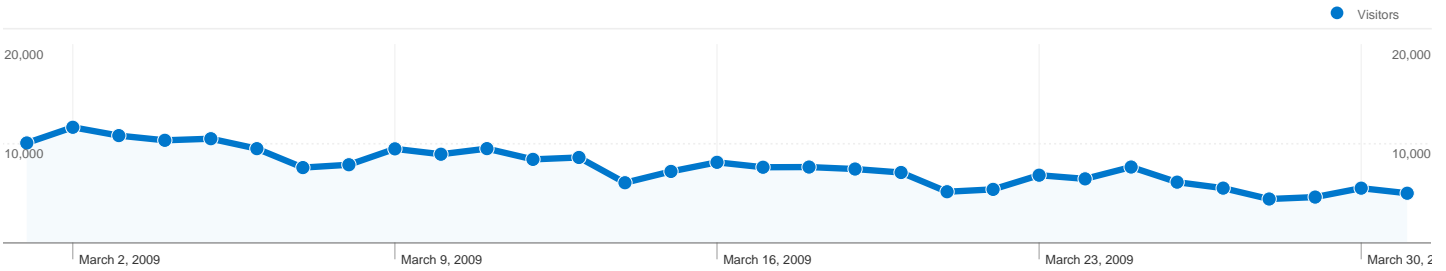

135,861 Absolute Unique Visitors

Sunday, March 1, 2009	4.25% (10,079)
Monday, March 2, 2009	4.91% (11,662)
Tuesday, March 3, 2009	4.56% (10,823)
Wednesday, March 4, 2009	4.36% (10,348)
Thursday, March 5, 2009	4.43% (10,508)
Friday, March 6, 2009	4.00% (9,506)
Saturday, March 7, 2009	3.20% (7,597)
Sunday, March 8, 2009	3.32% (7,883)
Monday, March 9, 2009	4.00% (9,486)
Tuesday, March 10, 2009	3.77% (8,944)
Wednesday, March 11, 2009	4.01% (9,509)
Thursday, March 12, 2009	3.55% (8,426)
Friday, March 13, 2009	3.63% (8,618)
Saturday, March 14, 2009	2.56% (6,068)
Sunday, March 15, 2009	3.04% (7,210)
Monday, March 16, 2009	3.42% (8,130)
Tuesday, March 17, 2009	3.22% (7,632)
Wednesday, March 18, 2009	3.22% (7,652)
Thursday, March 19, 2009	3.14% (7,452)
Friday, March 20, 2009	2.99% (7,100)
Saturday, March 21, 2009	2.17% (5,162)
Sunday, March 22, 2009	2.27% (5,400)
Monday, March 23, 2009	2.88% (6,830)
Tuesday, March 24, 2009	2.72% (6,461)
Wednesday, March 25, 2009	3.22% (7,653)
Thursday, March 26, 2009	2.58% (6,128)