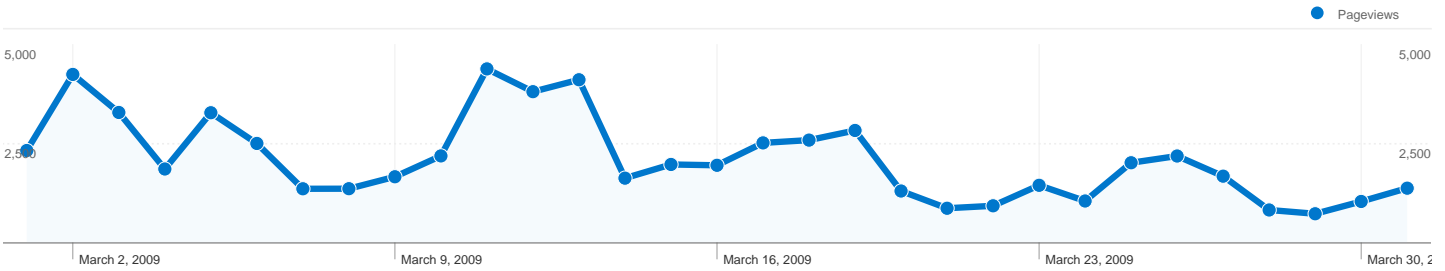

887 pages were viewed a total of 65,461 times

Content Performance

Page	Pageviews	Unique Pageviews	Avg. Time on Page	Bounce Rate	% Exit	$ Index
/muru-lift/	3,058	2,855	00:01:40	69.03%	20.54%	$0.00
/70-cm-ho-sipark-2009/	2,984	2,801	00:01:44	61.83%	24.70%	$0.00
/extrem-februar/	2,711	2,506	00:01:27	62.61%	19.55%	$0.00
/csokkeno-hoagyu-koltseg-karintia/	2,697	2,516	00:02:27	55.79%	22.47%	$0.00
/spanyol-lift/	2,489	2,365	00:01:25	53.12%	19.33%	$0.00
/cserbenhagyasos-balesetek/	2,407	2,287	00:01:53	50.00%	18.94%	$0.00
/radar-francia/	2,369	2,243	00:01:53	56.99%	17.43%	$0.00
/mentohelikopter-a-siparkban/	2,341	2,238	00:02:08	64.66%	26.14%	$0.00
/szlovak-marcius-havazas/	2,337	1,967	00:01:15	53.57%	22.64%	$0.00
/stajer-marcius-vege/	2,322	2,003	00:01:19	46.40%	15.59%	$0.00

1 - 10 of 887