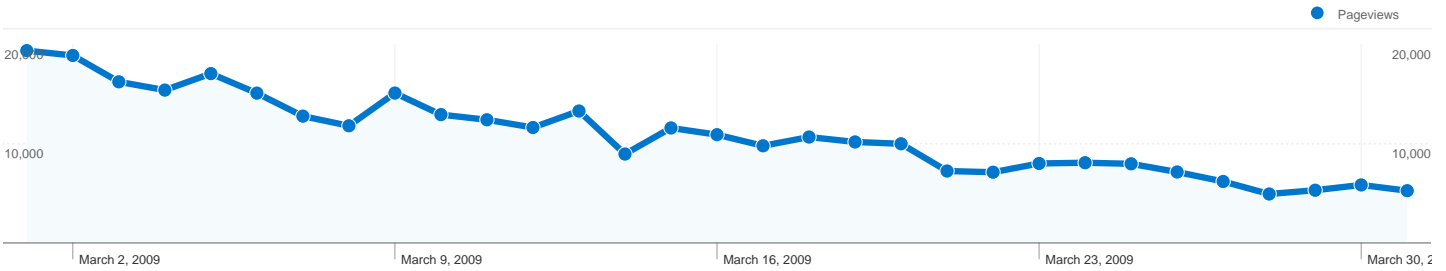

776 pages were viewed a total of 337,444 times

Content Performance

Page	Pageviews	Unique Pageviews	Avg. Time on Page	Bounce Rate	% Exit	$ Index
Pageviews 337,444 % of Site Total: 15.75%	Unique Pageviews 250,130 % of Site Total: 16.53%	Avg. Time on Page 00:01:24 Site Avg: 00:00:50 (66.96%)	Bounce Rate 44.36% Site Avg: 35.06% (26.53%)	% Exit 20.39% Site Avg: 14.22% (43.34%)	$ Index $0.00 Site Avg: $0.00 (0.00%)	
/matraszentistvan/	16,031	13,685	00:02:50	66.50%	40.04%	$0.00
/stuhleck/	13,025	9,749	00:01:57	52.22%	30.76%	$0.00
/kreischberg/	12,058	7,595	00:01:06	30.71%	17.87%	$0.00
/hochkar/	11,693	7,056	00:01:14	31.62%	16.44%	$0.00
/semmering/	9,186	5,736	00:00:51	25.61%	12.07%	$0.00
/donovaly/	8,003	6,271	00:02:13	54.44%	32.65%	$0.00
/lackenhof/	7,008	4,262	00:00:49	23.96%	11.73%	$0.00
/epleny/	6,696	5,929	00:02:00	61.52%	36.69%	$0.00
/monichkirchen/	6,630	3,914	00:00:48	20.77%	9.49%	$0.00
/kekesteto/	6,567	5,570	00:01:26	57.57%	28.89%	$0.00

1 - 10 of 776