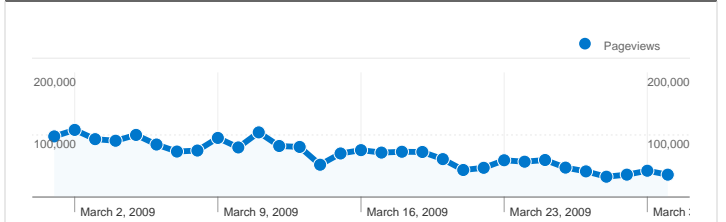

Site Usage

304,773 Visits

35.06% Bounce Rate

2,142,583 Pageviews

00:05:02 Avg. Time on Site

7.03 Pages/Visit

29.71% % New Visits

Visitors Overview

Visitors
135,861

Pageviews for all visitors

Pageviews
2,142,583

Absolute Unique Visitors

Visitors
135,861

Content Drilldown

Page	Pageviews	% visits
/forum/	356,733	16.65%
/siterep/	337,444	15.75%
/fotoalbum/	314,082	14.66%
/siterepek/	294,716	13.76%
/rovat/	209,711	9.79%

304,773 Visits

135,861 Absolute Unique Visitors

2,142,583 Pageviews

7.03 Average Pageviews

00:05:02 Time on Site

35.06% Bounce Rate

29.71% New Visits

Technical Profile

1 - 10 of 24

41,401 pages were viewed a total of 2,142,583 times

Content Performance

Page	Pageviews	Unique Pageviews	Avg. Time on Page	Bounce Rate	% Exit	\$ Index
/	181,185	130,639	00:00:47	17.06%	17.37%	\$0.00
/siterepek/ausztria/	85,620	43,531	00:00:22	6.55%	3.51%	\$0.00
/forum/	53,879	26,659	00:00:24	12.23%	6.85%	\$0.00
/siterepek/magyarorszag/	37,112	20,205	00:00:13	7.82%	5.19%	\$0.00
/hojelentes/	35,292	25,214	00:00:19	7.24%	7.57%	\$0.00
/forum/viewforum.php?l=6	34,968	15,051	00:00:21	23.07%	6.97%	\$0.00
/siterepek/szlovakia/	24,826	12,741	00:00:20	5.74%	3.71%	\$0.00
/rovat/auto/cikk/utvonalterv/	22,853	19,635	00:02:55	81.29%	77.74%	\$0.00
/apro/	20,839	7,168	00:00:37	29.30%	10.52%	\$0.00
/siterepek/	19,280	14,065	00:00:14	7.37%	3.46%	\$0.00