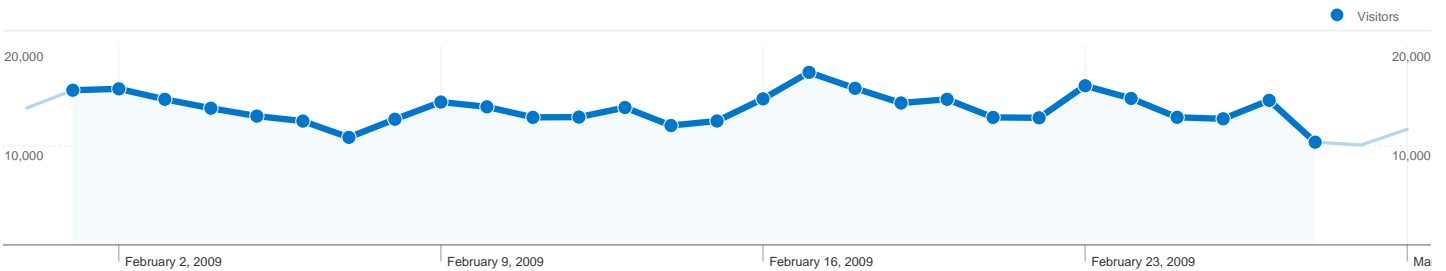

219,057 Absolute Unique Visitors

Sunday, February 1, 2009	3.71% (15,600)
Monday, February 2, 2009	3.74% (15,739)
Tuesday, February 3, 2009	3.49% (14,684)
Wednesday, February 4, 2009	3.28% (13,785)
Thursday, February 5, 2009	3.09% (12,992)
Friday, February 6, 2009	2.97% (12,486)
Saturday, February 7, 2009	2.58% (10,847)
Sunday, February 8, 2009	3.01% (12,675)
Monday, February 9, 2009	3.42% (14,409)
Tuesday, February 10, 2009	3.31% (13,924)
Wednesday, February 11, 2009	3.06% (12,865)
Thursday, February 12, 2009	3.06% (12,890)
Friday, February 13, 2009	3.29% (13,856)
Saturday, February 14, 2009	2.86% (12,042)
Sunday, February 15, 2009	2.97% (12,498)
Monday, February 16, 2009	3.50% (14,730)
Tuesday, February 17, 2009	4.14% (17,403)
Wednesday, February 18, 2009	3.75% (15,799)
Thursday, February 19, 2009	3.40% (14,313)
Friday, February 20, 2009	3.49% (14,686)
Saturday, February 21, 2009	3.06% (12,861)
Sunday, February 22, 2009	3.05% (12,818)
Monday, February 23, 2009	3.81% (16,051)
Tuesday, February 24, 2009	3.51% (14,772)
Wednesday, February 25, 2009	3.06% (12,870)
Thursday, February 26, 2009	3.02% (12,719)