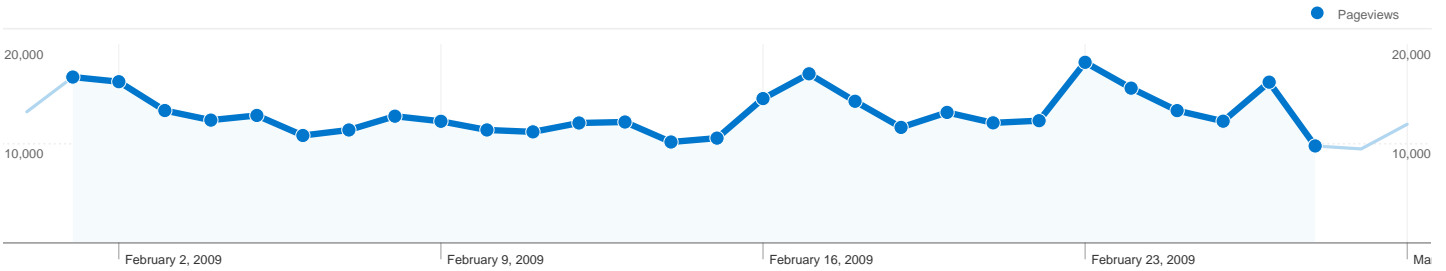

49 pages were viewed a total of 367,046 times

Content Performance

Pageviews 367,046 % of Site Total: 9.44%	Unique Pageviews 300,915 % of Site Total: 11.09%	Avg. Time on Page 00:01:34 Site Avg: 00:00:54 (73.73%)	Bounce Rate 57.75% Site Avg: 30.25% (90.89%)	% Exit 24.42% Site Avg: 13.06% (86.90%)	$ Index $0.00 Site Avg: $0.00 (0.00%)	
Page	Pageviews	Unique Pageviews	Avg. Time on Page	Bounce Rate	% Exit	$ Index
/hirek/	131,968	116,809	00:01:29	50.97%	17.54%	$0.00
/auto/	51,146	39,981	00:01:47	70.21%	49.17%	$0.00
/egyeb/	14,855	12,076	00:02:09	65.60%	33.03%	$0.00
/jatekok/	14,449	9,656	00:00:29	56.25%	18.54%	$0.00
/silec/	14,190	10,937	00:02:18	42.52%	20.07%	$0.00
/hojelentes/	14,062	11,698	00:01:19	29.26%	30.82%	$0.00
/felszereles/	13,503	9,699	00:00:43	24.83%	9.13%	$0.00
/simania/	11,055	9,190	00:02:08	62.04%	31.34%	$0.00
/sifelszereles/	10,878	9,106	00:01:18	50.72%	21.94%	$0.00
/sioktatas/	10,578	8,221	00:01:26	41.73%	14.53%	$0.00

1 - 10 of 49