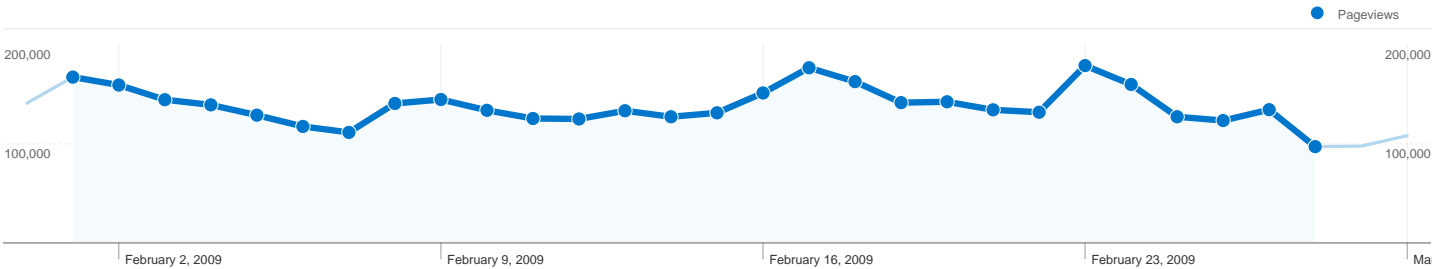

4,555 pages were viewed a total of 3,889,947 times

Content Performance

Pageviews 3,889,947 % of Site Total: 100.00%	Unique Pageviews 2,712,316 % of Site Total: 100.00%	Avg. Time on Page 00:00:54 Site Avg: 00:00:54 (0.00%)	Bounce Rate 30.25% Site Avg: 30.25% (0.00%)	% Exit 13.06% Site Avg: 13.06% (0.00%)	$ Index $0.00 Site Avg: $0.00 (0.00%)	
Page	Pageviews	Unique Pageviews	Avg. Time on Page	Bounce Rate	% Exit	$ Index
/siterep/	752,509	567,871	00:01:31	42.54%	19.70%	$0.00
/siterepek/	654,458	337,875	00:00:18	8.20%	3.31%	$0.00
/forum/	512,600	326,647	00:01:03	37.80%	11.10%	$0.00
/fotoalbum/	429,407	342,949	00:00:08	52.44%	2.06%	$0.00
/rovat/	367,046	300,915	00:01:34	57.75%	24.42%	$0.00
/	281,914	194,941	00:00:41	11.25%	12.45%	$0.00
/hojelentes/	150,630	102,620	00:00:45	21.06%	15.58%	$0.00
/apro/	147,378	86,202	00:00:36	44.36%	7.83%	$0.00
/szallas/	97,657	76,809	00:02:04	50.29%	19.10%	$0.00
/terkepek/	95,192	73,433	00:01:37	49.70%	20.19%	$0.00

1 - 10 of 4,555