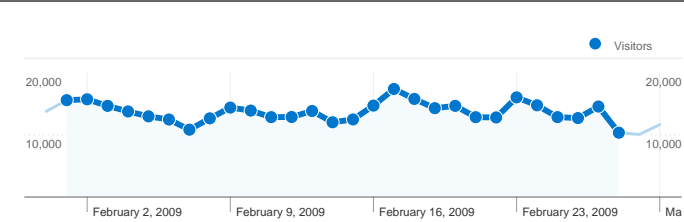

Site Usage

508,217 Visits

30.25% Bounce Rate

3,889,947 Pageviews

00:06:00 Avg. Time on Site

7.65 Pages/Visit

29.67% % New Visits

Visitors Overview

Visitors
219,057

Pageviews for all visitors

Pageviews
3,889,947

Absolute Unique Visitors

Visitors
219,057

Content Drilldown

Page	Pageviews	% visits
/siterep/	752,509	19.34%
/siterepek/	654,458	16.82%
/forum/	512,600	13.18%
/fotoalbum/	429,407	11.04%
/rovat/	367,046	9.44%

219,057 people visited this site

508,217 Visits

219,057 Absolute Unique Visitors

3,889,947 Pageviews

7.65 Average Pageviews

00:06:00 Time on Site

30.25% Bounce Rate

29.67% New Visits

1 - 10 of 27

45,446 pages were viewed a total of 3,889,947 times

Content Performance

Pageviews 3,889,947 % of Site Total: 100.00%	Unique Pageviews 2,712,316 % of Site Total: 100.00%	Avg. Time on Page 00:00:54 Site Avg: 00:00:54 (0.00%)	Bounce Rate 30.25% Site Avg: 30.25% (0.00%)	% Exit 13.06% Site Avg: 13.06% (0.00%)	\$ Index \$0.00 Site Avg: \$0.00 (0.00%)	
Page	Pageviews	Unique Pageviews	Avg. Time on Page	Bounce Rate	% Exit	\$ Index
/	281,914	194,941	00:00:41	11.25%	12.45%	\$0.00
/siterepek/ausztria/	149,956	73,746	00:00:23	6.95%	3.54%	\$0.00
/siterepek/magyarorszag/	118,784	53,732	00:00:15	4.84%	3.47%	\$0.00
/forum/	70,828	35,773	00:00:20	8.04%	5.26%	\$0.00
/hojelentes/	67,905	48,838	00:00:21	7.57%	7.83%	\$0.00
/siterepek/szlovakia/	56,050	26,319	00:00:20	7.15%	3.56%	\$0.00
/apro/	47,265	13,869	00:00:31	31.26%	7.85%	\$0.00
/siterepek/	46,188	33,336	00:00:15	8.16%	3.38%	\$0.00
/forum/viewforum.php?l=6	43,052	19,097	00:00:23	17.99%	6.12%	\$0.00
/siterep/epleny/	35,468	28,571	00:02:59	57.01%	40.61%	\$0.00