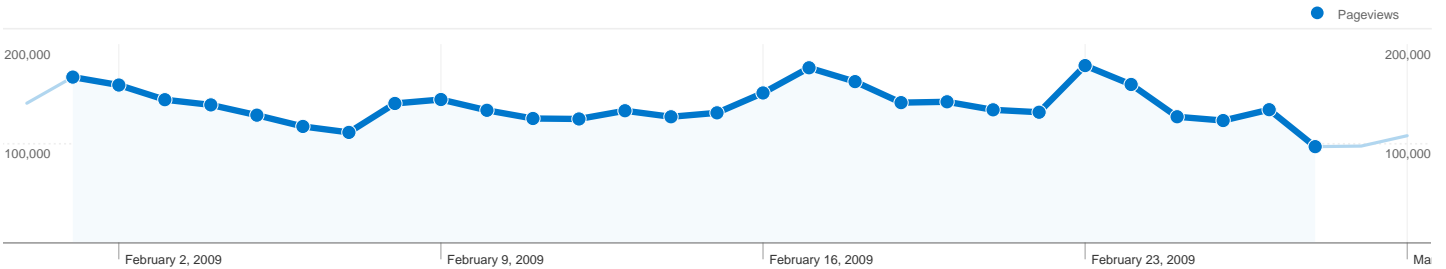

Pageviews for all visitors

Feb 1, 2009 - Feb 28, 2009

Comparing to: Site

3,889,947 Pageviews

Sunday, February 1, 2009	3.95% (167,220)
Monday, February 2, 2009	3.76% (159,221)
Tuesday, February 3, 2009	3.41% (144,425)
Wednesday, February 4, 2009	3.29% (139,206)
Thursday, February 5, 2009	3.04% (128,838)
Friday, February 6, 2009	2.77% (117,460)
Saturday, February 7, 2009	2.63% (111,456)
Sunday, February 8, 2009	3.32% (140,617)
Monday, February 9, 2009	3.41% (144,609)
Tuesday, February 10, 2009	3.16% (133,737)
Wednesday, February 11, 2009	2.96% (125,474)
Thursday, February 12, 2009	2.95% (125,001)
Friday, February 13, 2009	3.15% (133,303)
Saturday, February 14, 2009	3.00% (127,214)
Sunday, February 15, 2009	3.10% (131,177)
Monday, February 16, 2009	3.57% (151,236)
Tuesday, February 17, 2009	4.17% (176,625)
Wednesday, February 18, 2009	3.84% (162,657)
Thursday, February 19, 2009	3.34% (141,466)
Friday, February 20, 2009	3.36% (142,314)
Saturday, February 21, 2009	3.17% (134,216)
Sunday, February 22, 2009	3.11% (131,789)
Monday, February 23, 2009	4.22% (178,830)
Tuesday, February 24, 2009	3.77% (159,776)
Wednesday, February 25, 2009	3.00% (127,239)
Thursday, February 26, 2009	2.91% (123,405)