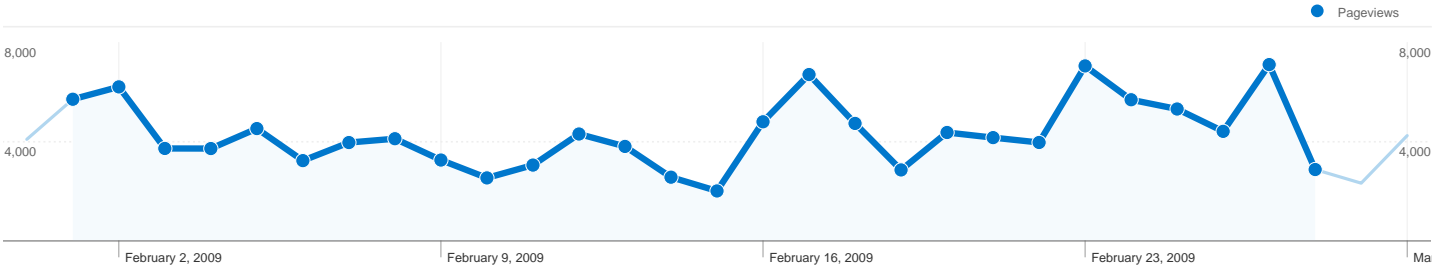

1,042 pages were viewed a total of 120,944 times

Content Performance

Page	Pageviews	Unique Pageviews	Avg. Time on Page	Bounce Rate	% Exit	$ Index
Pageviews 120,944 % of Site Total: 3.11%						
Unique Pageviews 109,001 % of Site Total: 4.02%						
Avg. Time on Page 00:01:31 Site Avg: 00:00:54 (68.83%)						
Bounce Rate 52.48% Site Avg: 30.25% (73.48%)						
% Exit 17.99% Site Avg: 13.06% (37.66%)						
$ Index $0.00 Site Avg: $0.00 (0.00%)						
Page	Pageviews	Unique Pageviews	Avg. Time on Page	Bounce Rate	% Exit	$ Index
/hatalmas-osztrak-havazas/	4,563	4,040	00:02:13	61.85%	26.52%	$0.00
/masfel-meter-ho-ausztria/	3,925	3,380	00:01:20	50.79%	16.76%	$0.00
/halalos-szlovak-hetvege/	3,758	3,546	00:01:51	51.27%	17.40%	$0.00
/chopok-ratrak-baleset/	3,561	3,390	00:01:33	48.85%	12.10%	$0.00
/murau-lavina/	3,433	3,252	00:01:08	54.46%	14.71%	$0.00
/hazai-hetvege-februar-kozepe/	3,410	2,585	00:01:34	27.17%	12.73%	$0.00
/hatalmas-havazas/	3,409	2,861	00:01:26	43.83%	23.20%	$0.00
/nagy-havazas-erkezik/	3,387	2,967	00:01:22	44.74%	18.10%	$0.00
/szombat-webkamera/	3,361	2,767	00:00:56	27.55%	9.52%	$0.00
/meredek-palya/	3,232	2,837	00:01:30	53.22%	14.67%	$0.00

1 - 10 of 1,042