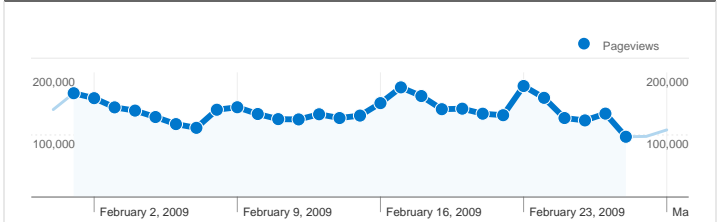

Site Usage

508,217 Visits

30.25% Bounce Rate

3,889,947 Pageviews

00:06:00 Avg. Time on Site

7.65 Pages/Visit

29.67% % New Visits

Visitors Overview

Visitors
219,057

Pageviews for all visitors

Pageviews
3,889,947

Absolute Unique Visitors

Visitors
219,057

Content Drilldown

Page	Pageviews	% visits
/siterep/	752,509	19.34%
/siterepek/	654,458	16.82%
/forum/	512,600	13.18%
/fotoalbum/	429,407	11.04%
/rovat/	367,046	9.44%

219,057 people visited this site

508,217 Visits

219,057 Absolute Unique Visitors

3,889,947 Pageviews

7.65 Average Pageviews

00:06:00 Time on Site

30.25% Bounce Rate

29.67% New Visits

1 - 10 of 27

45,446 pages were viewed a total of 3,889,947 times

Content Performance

Pageviews 3,889,947 % of Site Total: 100.00%	Unique Pageviews 2,712,316 % of Site Total: 100.00%	Avg. Time on Page 00:00:54 Site Avg: 00:00:54 (0.00%)	Bounce Rate 30.25% Site Avg: 30.25% (0.00%)	% Exit 13.06% Site Avg: 13.06% (0.00%)	\$ Index \$0.00 Site Avg: \$0.00 (0.00%)	
Page	Pageviews	Unique Pageviews	Avg. Time on Page	Bounce Rate	% Exit	\$ Index
/	281,914	194,941	00:00:41	11.25%	12.45%	\$0.00
/siterepek/ausztria/	149,956	73,746	00:00:23	6.95%	3.54%	\$0.00
/siterepek/magyarorszag/	118,784	53,732	00:00:15	4.84%	3.47%	\$0.00
/forum/	70,828	35,773	00:00:20	8.04%	5.26%	\$0.00
/hojelentes/	67,905	48,838	00:00:21	7.57%	7.83%	\$0.00
/siterepek/szlovakia/	56,050	26,319	00:00:20	7.15%	3.56%	\$0.00
/apro/	47,265	13,869	00:00:31	31.26%	7.85%	\$0.00
/siterepek/	46,188	33,336	00:00:15	8.16%	3.38%	\$0.00
/forum/viewforum.php?l=6	43,052	19,097	00:00:23	17.99%	6.12%	\$0.00
/siterep/epleny/	35,468	28,571	00:02:59	57.01%	40.61%	\$0.00