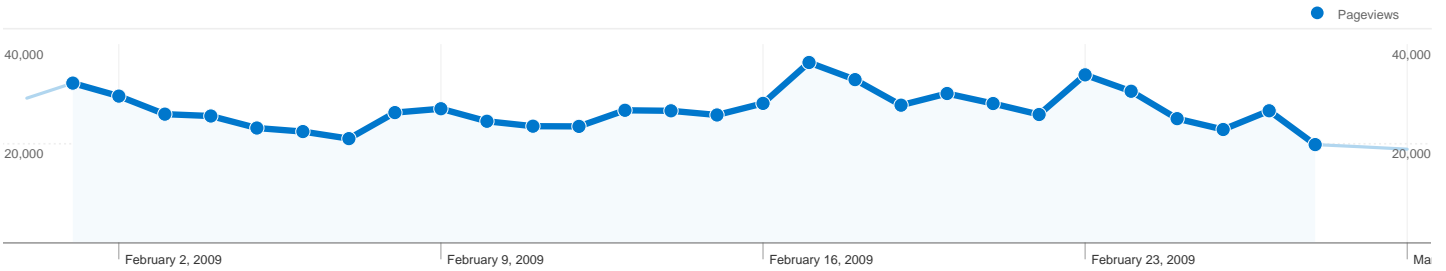

864 pages were viewed a total of 752,509 times

Content Performance

Pageviews 752,509 % of Site Total: 19.34%	Unique Pageviews 567,871 % of Site Total: 20.94%	Avg. Time on Page 00:01:31 Site Avg: 00:00:54 (67.31%)	Bounce Rate 42.54% Site Avg: 30.25% (40.62%)	% Exit 19.70% Site Avg: 13.06% (50.76%)	$ Index $0.00 Site Avg: $0.00 (0.00%)	
Page	Pageviews	Unique Pageviews	Avg. Time on Page	Bounce Rate	% Exit	$ Index
/epleny/	35,468	28,571	00:02:59	57.01%	40.61%	$0.00
/matraszentistvan/	31,086	24,098	00:02:31	52.67%	31.18%	$0.00
/stuhleck/	19,099	13,883	00:01:58	51.50%	26.27%	$0.00
/kekesteto/	17,488	14,289	00:01:54	47.81%	23.92%	$0.00
/kreischberg/	17,328	10,967	00:01:24	27.27%	18.18%	$0.00
/semmering/	17,024	10,812	00:01:04	26.21%	14.03%	$0.00
/dobogoko/	15,702	12,636	00:02:08	52.18%	26.22%	$0.00
/visegrad/	15,104	13,074	00:02:36	58.05%	31.50%	$0.00
/donovaly/	14,948	11,230	00:02:18	45.71%	28.95%	$0.00
/hochkar/	14,118	8,996	00:01:13	32.48%	15.97%	$0.00

1 - 10 of 864