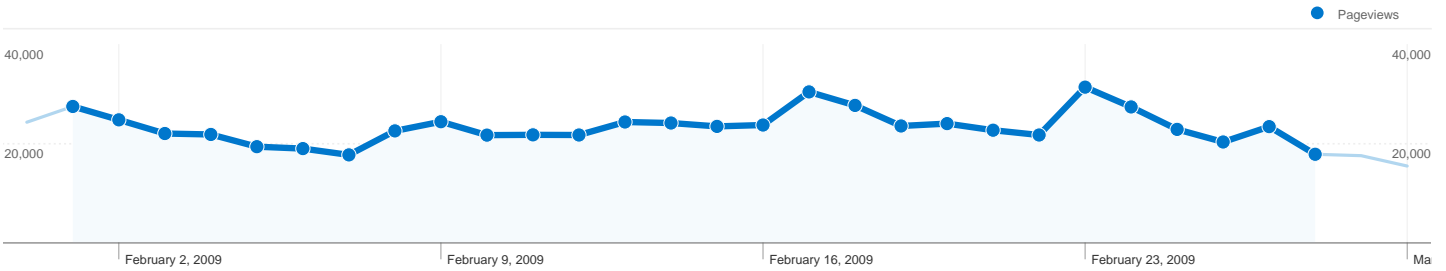

82 pages were viewed a total of 654,458 times

Content Performance

Pageviews 654,458 % of Site Total: 16.82%	Unique Pageviews 337,875 % of Site Total: 12.46%	Avg. Time on Page 00:00:18 Site Avg: 00:00:54 (-67.27%)	Bounce Rate 8.20% Site Avg: 30.25% (-72.91%)	% Exit 3.31% Site Avg: 13.06% (-74.70%)	$ Index $0.00 Site Avg: $0.00 (0.00%)	
Page	Pageviews	Unique Pageviews	Avg. Time on Page	Bounce Rate	% Exit	$ Index
/ausztria/	241,267	118,977	00:00:21	8.03%	3.18%	$0.00
/magyarorszag/	166,316	80,282	00:00:13	5.22%	3.05%	$0.00
/szlovakia/	80,185	39,073	00:00:18	7.70%	3.07%	$0.00
/	46,188	33,336	00:00:15	8.16%	3.38%	$0.00
/olaszorszag/	23,536	13,304	00:00:21	9.62%	3.71%	$0.00
/franciaorszag/	16,209	9,376	00:00:21	9.80%	4.11%	$0.00
/szlovenia/	15,068	7,943	00:00:16	7.72%	3.44%	$0.00
/toplista/	10,413	5,100	00:00:24	16.95%	3.24%	$0.00
/romania/	10,143	4,167	00:00:17	12.53%	4.50%	$0.00
/europa/	9,574	7,242	00:00:11	20.90%	1.21%	$0.00

1 - 10 of 82