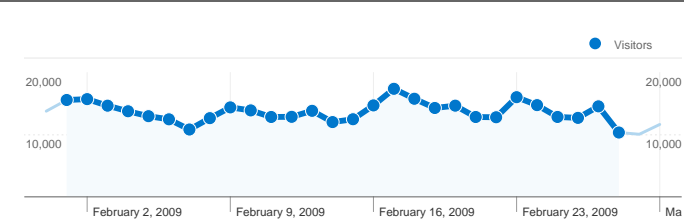

Site Usage

508,217 Visits

30.25% Bounce Rate

3,889,947 Pageviews

00:06:00 Avg. Time on Site

7.65 Pages/Visit

29.67% % New Visits

Visitors Overview

Visitors
219,057

Pageviews for all visitors

Pageviews
3,889,947

Absolute Unique Visitors

Visitors
219,057

Content Drilldown

Page	Pageviews	% visits
/siterep/	752,509	19.34%
/siterepek/	654,458	16.82%
/forum/	512,600	13.18%
/fotoalbum/	429,407	11.04%
/rovat/	367,046	9.44%

219,057 people visited this site

508,217 Visits

219,057 Absolute Unique Visitors

3,889,947 Pageviews

7.65 Average Pageviews

00:06:00 Time on Site

30.25% Bounce Rate

29.67% New Visits

1 - 10 of 27

45,446 pages were viewed a total of 3,889,947 times

Content Performance

Pageviews 3,889,947 % of Site Total: 100.00%	Unique Pageviews 2,712,316 % of Site Total: 100.00%	Avg. Time on Page 00:00:54 Site Avg: 00:00:54 (0.00%)	Bounce Rate 30.25% Site Avg: 30.25% (0.00%)	% Exit 13.06% Site Avg: 13.06% (0.00%)	\$ Index \$0.00 Site Avg: \$0.00 (0.00%)	
Page	Pageviews	Unique Pageviews	Avg. Time on Page	Bounce Rate	% Exit	\$ Index
/	281,914	194,941	00:00:41	11.25%	12.45%	\$0.00
/siterepek/ausztria/	149,956	73,746	00:00:23	6.95%	3.54%	\$0.00
/siterepek/magyarorszag/	118,784	53,732	00:00:15	4.84%	3.47%	\$0.00
/forum/	70,828	35,773	00:00:20	8.04%	5.26%	\$0.00
/hojelentes/	67,905	48,838	00:00:21	7.57%	7.83%	\$0.00
/siterepek/szlovakia/	56,050	26,319	00:00:20	7.15%	3.56%	\$0.00
/apro/	47,265	13,869	00:00:31	31.26%	7.85%	\$0.00
/siterepek/	46,188	33,336	00:00:15	8.16%	3.38%	\$0.00
/forum/viewforum.php?l=6	43,052	19,097	00:00:23	17.99%	6.12%	\$0.00
/siterep/epleny/	35,468	28,571	00:02:59	57.01%	40.61%	\$0.00