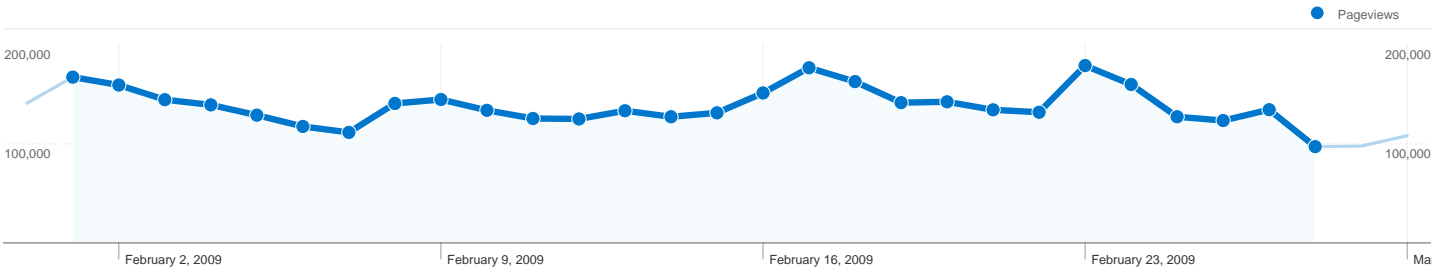

1 - 10 of 1,042

27 pages were viewed a total of 46,513 times

Content Performance

Page	Pageviews	Unique Pageviews	Avg. Time on Page	Bounce Rate	% Exit	\$ Index
/szakuzlet/	18,802	14,985	00:02:27	57.10%	38.55%	\$0.00
/uzlet/	11,192	8,818	00:02:17	45.74%	29.59%	\$0.00
/kolcsonzo/	3,996	3,142	00:01:58	38.86%	33.66%	\$0.00
/akciok/	3,100	2,388	00:01:50	28.20%	17.00%	\$0.00
/sikolcsonzo/	2,465	1,826	00:01:45	45.30%	27.46%	\$0.00
/bizomanyi/	1,249	959	00:02:06	40.00%	28.82%	\$0.00
/siuzlet/	1,150	828	00:02:00	36.36%	23.83%	\$0.00
/snowboarduzlet/	763	577	00:02:50	51.01%	38.40%	\$0.00
/snowboardkolcsonzo/	667	506	00:02:35	40.76%	32.98%	\$0.00
/szerviz/	660	508	00:02:02	32.59%	32.73%	\$0.00

1 - 10 of 27

45,446 pages were viewed a total of 3,889,947 times

Content Performance

Pageviews 3,889,947 % of Site Total: 100.00%	Unique Pageviews 2,712,316 % of Site Total: 100.00%	Avg. Time on Page 00:00:54 Site Avg: 00:00:54 (0.00%)	Bounce Rate 30.25% Site Avg: 30.25% (0.00%)	% Exit 13.06% Site Avg: 13.06% (0.00%)	\$ Index \$0.00 Site Avg: \$0.00 (0.00%)	
Page	Pageviews	Unique Pageviews	Avg. Time on Page	Bounce Rate	% Exit	\$ Index
/	281,914	194,941	00:00:41	11.25%	12.45%	\$0.00
/siterepek/ausztria/	149,956	73,746	00:00:23	6.95%	3.54%	\$0.00
/siterepek/magyarorszag/	118,784	53,732	00:00:15	4.84%	3.47%	\$0.00
/forum/	70,828	35,773	00:00:20	8.04%	5.26%	\$0.00
/hojelentes/	67,905	48,838	00:00:21	7.57%	7.83%	\$0.00
/siterepek/szlovakia/	56,050	26,319	00:00:20	7.15%	3.56%	\$0.00
/apro/	47,265	13,869	00:00:31	31.26%	7.85%	\$0.00
/siterepek/	46,188	33,336	00:00:15	8.16%	3.38%	\$0.00
/forum/viewforum.php?l=6	43,052	19,097	00:00:23	17.99%	6.12%	\$0.00
/siterep/epleny/	35,468	28,571	00:02:59	57.01%	40.61%	\$0.00