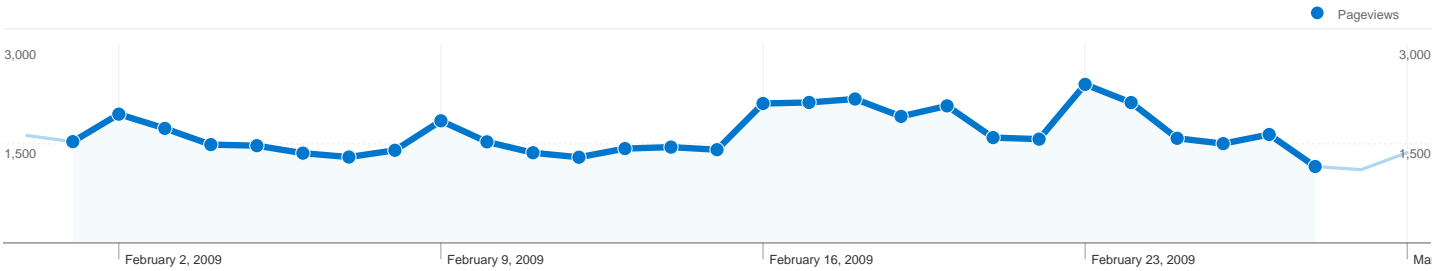

1 - 10 of 49

1,042 pages were viewed a total of 120,944 times

Content Performance

Page	Pageviews	Unique Pageviews	Avg. Time on Page	Bounce Rate	% Exit	\$ Index
Pageviews 120,944 % of Site Total: 3.11%						
Unique Pageviews 109,001 % of Site Total: 4.02%						
Avg. Time on Page 00:01:31 Site Avg: 00:00:54 (68.83%)						
Bounce Rate 52.48% Site Avg: 30.25% (73.48%)						
% Exit 17.99% Site Avg: 13.06% (37.66%)						
\$ Index \$0.00 Site Avg: \$0.00 (0.00%)						
Page	Pageviews	Unique Pageviews	Avg. Time on Page	Bounce Rate	% Exit	\$ Index
/hatalmas-osztrak-havazas/	4,563	4,040	00:02:13	61.85%	26.52%	\$0.00
/masfel-meter-ho-ausztria/	3,925	3,380	00:01:20	50.79%	16.76%	\$0.00
/halalos-szlovak-hetvege/	3,758	3,546	00:01:51	51.27%	17.40%	\$0.00
/chopok-ratrak-baleset/	3,561	3,390	00:01:33	48.85%	12.10%	\$0.00
/murau-lavina/	3,433	3,252	00:01:08	54.46%	14.71%	\$0.00
/hazai-hetvege-februar-kozepe/	3,410	2,585	00:01:34	27.17%	12.73%	\$0.00
/hatalmas-havazas/	3,409	2,861	00:01:26	43.83%	23.20%	\$0.00
/nagy-havazas-erkezik/	3,387	2,967	00:01:22	44.74%	18.10%	\$0.00
/szombat-webkamera/	3,361	2,767	00:00:56	27.55%	9.52%	\$0.00
/meredek-palya/	3,232	2,837	00:01:30	53.22%	14.67%	\$0.00

1 - 10 of 1,042

27 pages were viewed a total of 46,513 times

Content Performance

Page	Pageviews	Unique Pageviews	Avg. Time on Page	Bounce Rate	% Exit	\$ Index
/szakuzlet/	18,802	14,985	00:02:27	57.10%	38.55%	\$0.00
/uzlet/	11,192	8,818	00:02:17	45.74%	29.59%	\$0.00
/kolcsonzo/	3,996	3,142	00:01:58	38.86%	33.66%	\$0.00
/akciok/	3,100	2,388	00:01:50	28.20%	17.00%	\$0.00
/sikolcsonzo/	2,465	1,826	00:01:45	45.30%	27.46%	\$0.00
/bizomanyi/	1,249	959	00:02:06	40.00%	28.82%	\$0.00
/siuzlet/	1,150	828	00:02:00	36.36%	23.83%	\$0.00
/snowboarduzlet/	763	577	00:02:50	51.01%	38.40%	\$0.00
/snowboardkolcsonzo/	667	506	00:02:35	40.76%	32.98%	\$0.00
/szerviz/	660	508	00:02:02	32.59%	32.73%	\$0.00