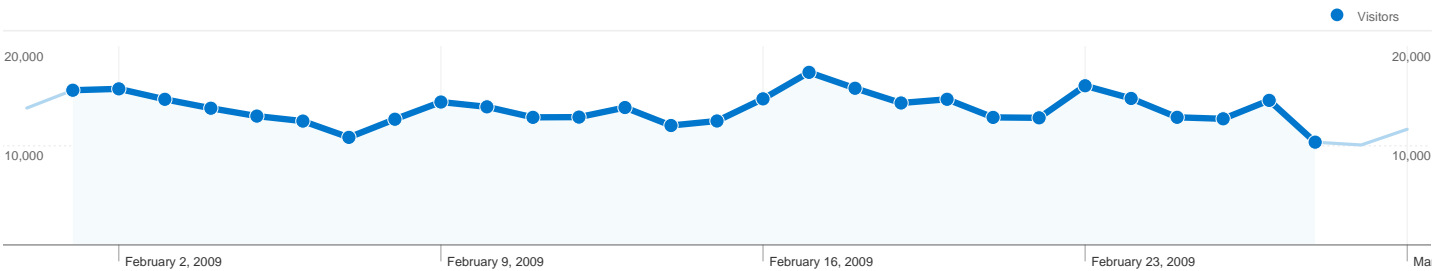

Site Usage

508,217 Visits

30.25% Bounce Rate

3,889,947 Pageviews

00:06:00 Avg. Time on Site

7.65 Pages/Visit

29.67% % New Visits

Visitors Overview

Visitors
219,057

Pageviews for all visitors

Pageviews
3,889,947

Absolute Unique Visitors

Visitors
219,057

Content Drilldown

Page	Pageviews	% visits
/siterep/	752,509	19.34%
/siterepek/	654,458	16.82%
/forum/	512,600	13.18%
/fotoalbum/	429,407	11.04%
/rovat/	367,046	9.44%

219,057 people visited this site

508,217 Visits

219,057 Absolute Unique Visitors

3,889,947 Pageviews

7.65 Average Pageviews

00:06:00 Time on Site

30.25% Bounce Rate

29.67% New Visits

1 - 10 of 27

45,446 pages were viewed a total of 3,889,947 times

Content Performance

Pageviews 3,889,947 % of Site Total: 100.00%	Unique Pageviews 2,712,316 % of Site Total: 100.00%	Avg. Time on Page 00:00:54 Site Avg: 00:00:54 (0.00%)	Bounce Rate 30.25% Site Avg: 30.25% (0.00%)	% Exit 13.06% Site Avg: 13.06% (0.00%)	\$ Index \$0.00 Site Avg: \$0.00 (0.00%)	
Page	Pageviews	Unique Pageviews	Avg. Time on Page	Bounce Rate	% Exit	\$ Index
/	281,914	194,941	00:00:41	11.25%	12.45%	\$0.00
/siterepek/ausztria/	149,956	73,746	00:00:23	6.95%	3.54%	\$0.00
/siterepek/magyarorszag/	118,784	53,732	00:00:15	4.84%	3.47%	\$0.00
/forum/	70,828	35,773	00:00:20	8.04%	5.26%	\$0.00
/hojelentes/	67,905	48,838	00:00:21	7.57%	7.83%	\$0.00
/siterepek/szlovakia/	56,050	26,319	00:00:20	7.15%	3.56%	\$0.00
/apro/	47,265	13,869	00:00:31	31.26%	7.85%	\$0.00
/siterepek/	46,188	33,336	00:00:15	8.16%	3.38%	\$0.00
/forum/viewforum.php?l=6	43,052	19,097	00:00:23	17.99%	6.12%	\$0.00
/siterep/epleny/	35,468	28,571	00:02:59	57.01%	40.61%	\$0.00