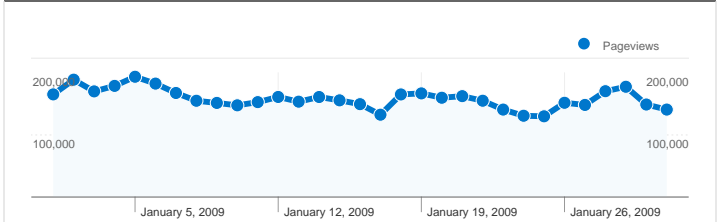

Site Usage

652,444 Visits

30.63% Bounce Rate

4,918,362 Pageviews

00:06:26 Avg. Time on Site

7.54 Pages/Visit

31.91% % New Visits

Visitors Overview

Visitors
281,978

Pageviews for all visitors

Pageviews
4,918,362

Absolute Unique Visitors

Visitors
281,978

Content Drilldown

Page	Pageviews	% visits
/siterep/	924,774	18.80%
/siterepek/	786,392	15.99%
/forum/	606,086	12.32%
/fotoalbum/	561,613	11.42%
/rovat/	476,942	9.70%

652,444 Visits

281,978 Absolute Unique Visitors

4,918,362 Pageviews

7.54 Average Pageviews

00:06:26 Time on Site

30.63% Bounce Rate

31.91% New Visits

Technical Profile