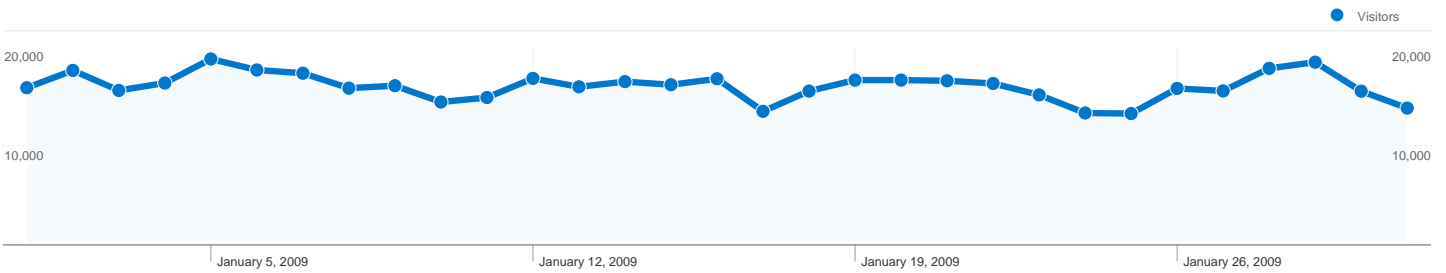

281,978 people visited this site

652,444 Visits

281,978 Absolute Unique Visitors

4,918,362 Pageviews

7.54 Average Pageviews

00:06:26 Time on Site

30.63% Bounce Rate

31.91% New Visits

Technical Profile

Browser	Visits	% visits	Connection Speed	Visits	% visits
Internet Explorer	370,292	56.75%	DSL	263,944	40.45%
Firefox	248,039	38.02%	Unknown	216,331	33.16%
Opera	16,691	2.56%	Cable	132,340	20.28%
Chrome	8,415	1.29%	Dialup	19,647	3.01%
Safari	6,468	0.99%	T1	17,984	2.76%