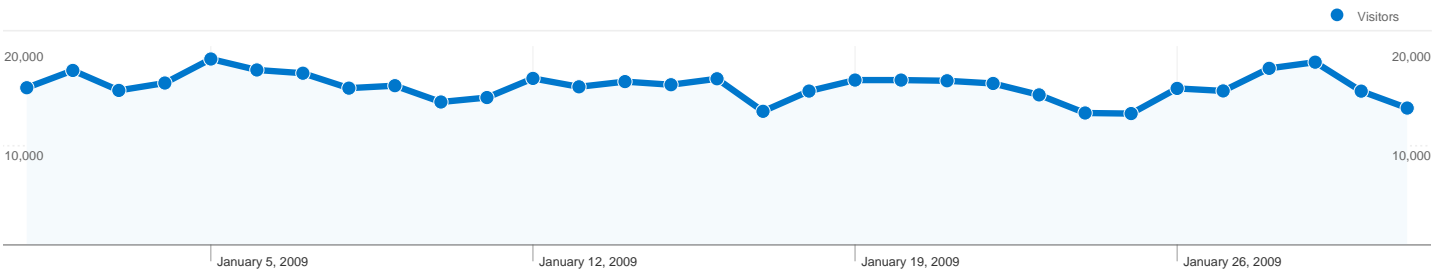

281,978 Absolute Unique Visitors

Thursday, January 1, 2009	3.20% (15,852)
Friday, January 2, 2009	3.55% (17,595)
Saturday, January 3, 2009	3.14% (15,580)
Sunday, January 4, 2009	3.29% (16,327)
Monday, January 5, 2009	3.78% (18,748)
Tuesday, January 6, 2009	3.56% (17,643)
Wednesday, January 7, 2009	3.49% (17,316)
Thursday, January 8, 2009	3.19% (15,809)
Friday, January 9, 2009	3.24% (16,058)
Saturday, January 10, 2009	2.91% (14,413)
Sunday, January 11, 2009	3.00% (14,861)
Monday, January 12, 2009	3.39% (16,792)
Tuesday, January 13, 2009	3.22% (15,944)
Wednesday, January 14, 2009	3.32% (16,469)
Thursday, January 15, 2009	3.26% (16,153)
Friday, January 16, 2009	3.38% (16,755)
Saturday, January 17, 2009	2.72% (13,474)
Sunday, January 18, 2009	3.13% (15,514)
Monday, January 19, 2009	3.35% (16,624)
Tuesday, January 20, 2009	3.35% (16,622)
Wednesday, January 21, 2009	3.34% (16,554)
Thursday, January 22, 2009	3.28% (16,282)
Friday, January 23, 2009	3.05% (15,132)
Saturday, January 24, 2009	2.68% (13,304)
Sunday, January 25, 2009	2.67% (13,244)
Monday, January 26, 2009	3.18% (15,784)