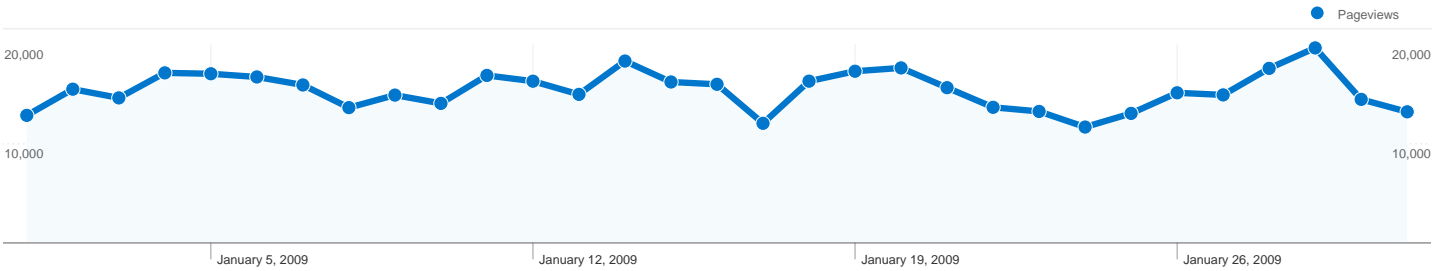

48 pages were viewed a total of 476,942 times

Content Performance

Page	Pageviews	Unique Pageviews	Avg. Time on Page	Bounce Rate	% Exit	$ Index
Pageviews 476,942 % of Site Total: 9.70%	Unique Pageviews 396,610 % of Site Total: 11.20%	Avg. Time on Page 00:01:38 Site Avg: 00:00:59 (66.67%)	Bounce Rate 55.20% Site Avg: 30.63% (80.22%)	% Exit 24.37% Site Avg: 13.27% (83.74%)	$ Index $0.00 Site Avg: $0.00 (0.00%)	
/hirek/	135,184	122,274	00:01:32	53.81%	18.51%	$0.00
/auto/	66,827	53,067	00:01:51	68.55%	45.37%	$0.00
/felszereles/	22,959	17,135	00:00:47	29.22%	10.55%	$0.00
/sioktatas/	21,115	16,777	00:01:42	36.60%	14.83%	$0.00
/silec/	20,686	16,550	00:02:19	39.23%	19.66%	$0.00
/hojelentes/	19,943	16,903	00:01:17	25.16%	29.36%	$0.00
/jatekok/	18,817	13,185	00:00:36	48.71%	16.73%	$0.00
/egyeb/	17,270	14,294	00:02:23	65.49%	34.89%	$0.00
/sifelszereles/	15,729	13,388	00:01:31	48.00%	26.05%	$0.00
/simania/	15,277	13,005	00:02:01	59.20%	31.03%	$0.00

1 - 10 of 48