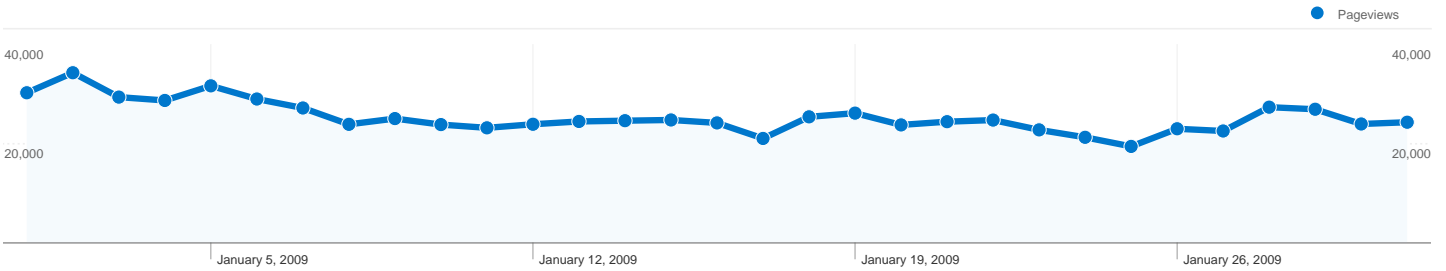

86 pages were viewed a total of 786,392 times

Content Performance

Page	Pageviews	Unique Pageviews	Avg. Time on Page	Bounce Rate	% Exit	$ Index
Pageviews 786,392 % of Site Total: 15.99%	Unique Pageviews 432,463 % of Site Total: 12.21%	Avg. Time on Page 00:00:20 Site Avg: 00:00:59 (-65.60%)	Bounce Rate 10.80% Site Avg: 30.63% (-64.73%)	% Exit 3.59% Site Avg: 13.27% (-72.93%)	$ Index $0.00 Site Avg: $0.00 (0.00%)	
/ausztria/	298,329	153,680	00:00:23	9.36%	3.27%	$0.00
/magyarország/	153,429	80,942	00:00:15	7.75%	3.52%	$0.00
/szlovakia/	106,049	54,540	00:00:21	10.31%	3.29%	$0.00
/	64,800	47,845	00:00:16	12.34%	3.61%	$0.00
/olaszország/	32,046	18,919	00:00:22	15.01%	4.31%	$0.00
/franciaország/	25,816	16,330	00:00:24	11.47%	4.54%	$0.00
/szlovenia/	18,492	9,991	00:00:20	10.18%	3.66%	$0.00
/toplista/	14,226	7,226	00:00:29	17.02%	3.23%	$0.00
/europa/	14,177	10,817	00:00:12	34.31%	1.39%	$0.00
/romania/	14,074	6,220	00:00:18	13.08%	5.09%	$0.00

1 - 10 of 86