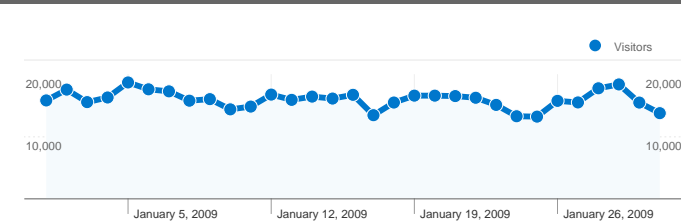

Site Usage

652,444 Visits

30.63% Bounce Rate

4,918,362 Pageviews

00:06:26 Avg. Time on Site

7.54 Pages/Visit

31.91% % New Visits

Visitors Overview

Visitors
281,978

Pageviews for all visitors

Pageviews
4,918,362

Absolute Unique Visitors

Visitors
281,978

Content Drilldown

Page	Pageviews	% visits
/siterep/	924,774	18.80%
/siterepek/	786,392	15.99%
/forum/	606,086	12.32%
/fotoalbum/	561,613	11.42%
/rovat/	476,942	9.70%

652,444 Visits

281,978 Absolute Unique Visitors

4,918,362 Pageviews

7.54 Average Pageviews

00:06:26 Time on Site

30.63% Bounce Rate

31.91% New Visits

Technical Profile