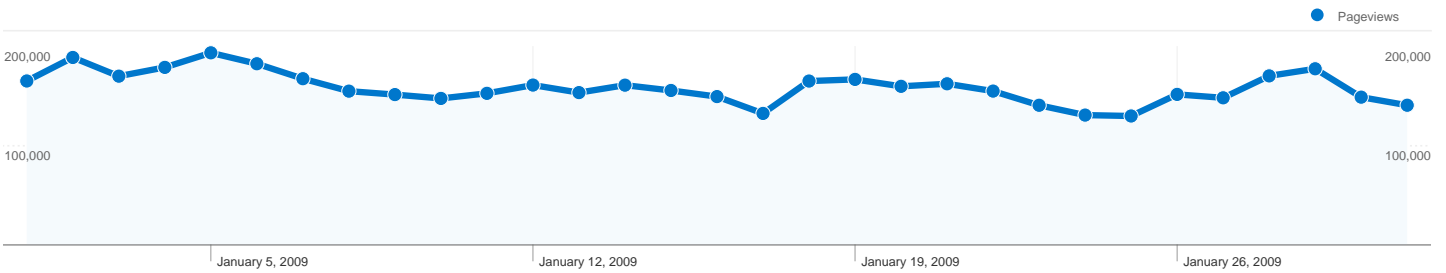

4,918,362 Pageviews

Thursday, January 1, 2009	3.36% (165,336)
Friday, January 2, 2009	3.84% (189,047)
Saturday, January 3, 2009	3.46% (170,173)
Sunday, January 4, 2009	3.64% (179,032)
Monday, January 5, 2009	3.94% (193,730)
Tuesday, January 6, 2009	3.71% (182,698)
Wednesday, January 7, 2009	3.41% (167,609)
Thursday, January 8, 2009	3.15% (155,070)
Friday, January 9, 2009	3.08% (151,596)
Saturday, January 10, 2009	3.00% (147,729)
Sunday, January 11, 2009	3.11% (152,862)
Monday, January 12, 2009	3.28% (161,202)
Tuesday, January 13, 2009	3.12% (153,596)
Wednesday, January 14, 2009	3.28% (161,107)
Thursday, January 15, 2009	3.17% (155,737)
Friday, January 16, 2009	3.04% (149,577)
Saturday, January 17, 2009	2.70% (132,612)
Sunday, January 18, 2009	3.36% (165,243)
Monday, January 19, 2009	3.39% (166,932)
Tuesday, January 20, 2009	3.25% (159,929)
Wednesday, January 21, 2009	3.30% (162,495)
Thursday, January 22, 2009	3.15% (155,115)
Friday, January 23, 2009	2.86% (140,838)
Saturday, January 24, 2009	2.66% (130,928)
Sunday, January 25, 2009	2.64% (130,020)
Monday, January 26, 2009	3.09% (151,811)