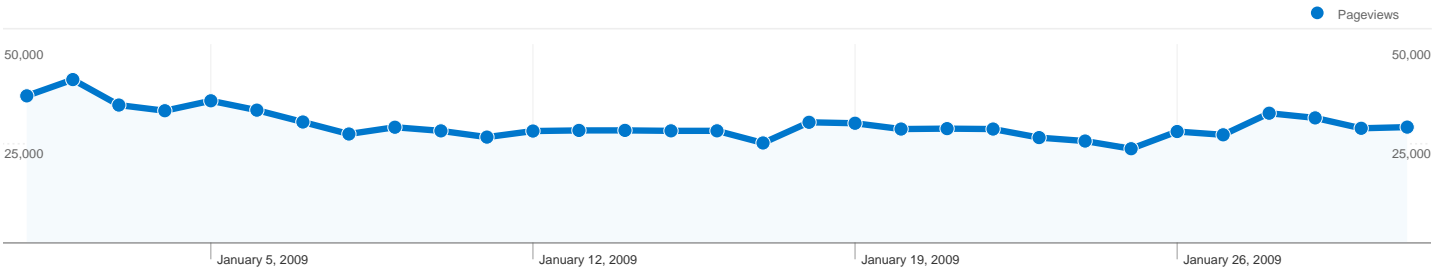

897 pages were viewed a total of 924,774 times

Content Performance

Pageviews 924,774 % of Site Total: 18.80%	Unique Pageviews 711,803 % of Site Total: 20.10%	Avg. Time on Page 00:01:37 Site Avg: 00:00:59 (63.49%)	Bounce Rate 41.60% Site Avg: 30.63% (35.82%)	% Exit 19.02% Site Avg: 13.27% (43.39%)	$ Index $0.00 Site Avg: $0.00 (0.00%)

Page	Pageviews	Unique Pageviews	Avg. Time on Page	Bounce Rate	% Exit	$ Index
/epleny/	36,572	29,590	00:03:04	53.61%	39.11%	$0.00
/matraszentistvan/	34,811	27,010	00:02:46	49.83%	31.04%	$0.00
/stuhleck/	23,556	17,268	00:02:05	45.55%	24.74%	$0.00
/semmering/	22,291	14,391	00:01:10	26.45%	14.19%	$0.00
/kreischberg/	21,632	14,162	00:01:40	28.71%	19.46%	$0.00
/donovaly/	17,969	13,621	00:02:28	42.30%	27.12%	$0.00
/kekesteto/	17,542	14,537	00:02:13	47.98%	24.10%	$0.00
/monichkirchen/	16,118	9,976	00:01:21	28.93%	12.50%	$0.00
/gerlitzten/	15,662	11,415	00:02:34	48.03%	26.96%	$0.00
/nassfeld/	14,454	9,703	00:01:51	41.92%	19.14%	$0.00

1 - 10 of 897