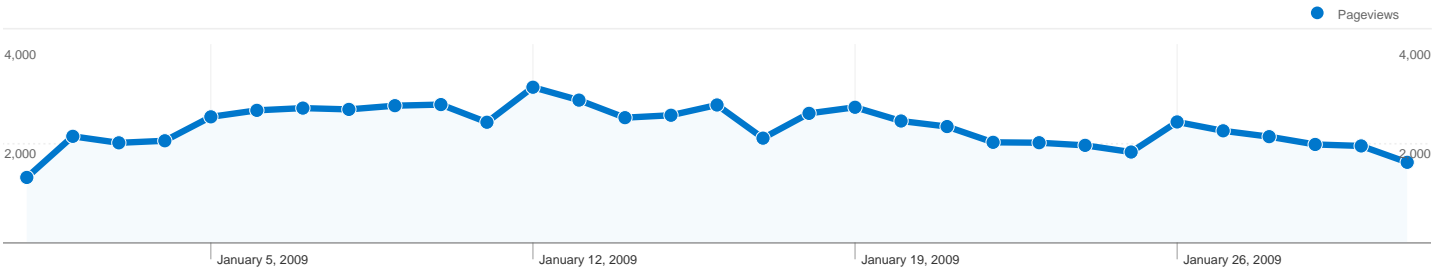

1 - 10 of 48

1,080 pages were viewed a total of 123,245 times

Content Performance

Page	Pageviews	Unique Pageviews	Avg. Time on Page	Bounce Rate	% Exit	\$ Index
/semmering-nyugdijas-baleset/	7,929	7,145	00:01:22	46.40%	14.50%	\$0.00
/osztrak-szombat/	5,499	5,209	00:01:52	65.30%	16.13%	\$0.00
/lackenhof-lift-baleset/	4,624	4,358	00:01:16	51.40%	15.05%	\$0.00
/havazas-januar-kozepe/	4,431	4,173	00:01:44	54.31%	21.24%	\$0.00
/arnoldstein-magyar-lany/	4,271	4,069	00:01:25	44.82%	17.96%	\$0.00
/kevesebb-magyar-donovaly/	3,888	3,664	00:01:32	56.42%	14.45%	\$0.00
/chopok-lift-leall/	3,869	3,682	00:01:13	53.98%	13.26%	\$0.00
/karintia-lezarva/	3,831	3,631	00:01:24	46.49%	19.66%	\$0.00
/kreischberg-baleset/	3,489	3,268	00:01:57	57.69%	16.54%	\$0.00
/ures-tatra/	3,426	3,249	00:03:04	55.67%	19.32%	\$0.00

1 - 10 of 1,080

27 pages were viewed a total of 72,605 times

Content Performance

Page	Pageviews	Unique Pageviews	Avg. Time on Page	Bounce Rate	% Exit	\$ Index
/szakuzlet/	29,206	24,102	00:02:33	54.43%	38.65%	\$0.00
/uzlet/	17,835	14,938	00:02:21	46.05%	31.00%	\$0.00
/kolcsonzo/	5,907	4,896	00:02:15	37.66%	32.96%	\$0.00
/akciok/	4,092	3,396	00:02:00	29.45%	19.70%	\$0.00
/sicolcsonzo/	3,259	2,657	00:01:59	37.22%	26.97%	\$0.00
/bizomanyi/	2,471	1,965	00:01:53	38.10%	28.77%	\$0.00
/webaruhaz/	1,460	1,351	00:05:00	58.91%	42.60%	\$0.00
/siuzlet/	1,440	1,217	00:02:25	36.69%	27.08%	\$0.00
/szerviz/	1,337	1,034	00:01:30	32.55%	30.67%	\$0.00
/snowboarduzlet/	1,213	1,036	00:02:56	47.83%	40.48%	\$0.00