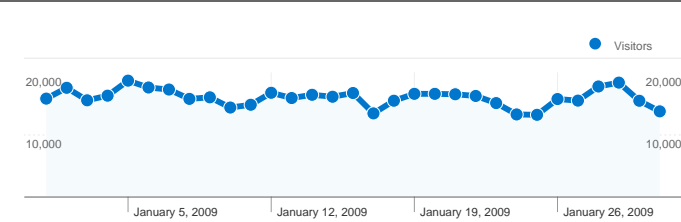

Site Usage

652,444 Visits

30.63% Bounce Rate

4,918,362 Pageviews

00:06:26 Avg. Time on Site

7.54 Pages/Visit

31.91% % New Visits

Visitors Overview

Visitors
281,978

Pageviews for all visitors

Pageviews
4,918,362

Absolute Unique Visitors

Visitors
281,978

Content Drilldown

Page	Pageviews	% visits
/siterep/	924,774	18.80%
/siterepek/	786,392	15.99%
/forum/	606,086	12.32%
/fotoalbum/	561,613	11.42%
/rovat/	476,942	9.70%

652,444 Visits

281,978 Absolute Unique Visitors

4,918,362 Pageviews

7.54 Average Pageviews

00:06:26 Time on Site

30.63% Bounce Rate

31.91% New Visits

Technical Profile