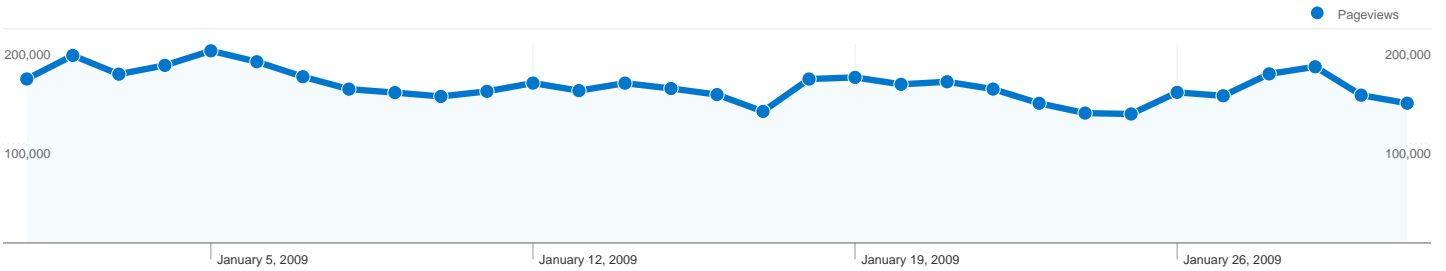

55,340 pages were viewed a total of 4,918,362 times

Content Performance

Page	Pageviews	Unique Pageviews	Avg. Time on Page	Bounce Rate	% Exit	$ Index
<table border="1"> <tr> <td> Pageviews 4,918,362 % of Site Total: 100.00% </td> <td> Unique Pageviews 3,541,027 % of Site Total: 100.00% </td> <td> Avg. Time on Page 00:00:59 Site Avg: 00:00:59 (0.00%) </td> <td> Bounce Rate 30.63% Site Avg: 30.63% (0.00%) </td> <td> % Exit 13.27% Site Avg: 13.27% (0.00%) </td> <td> $ Index $0.00 Site Avg: $0.00 (0.00%) </td> </tr> </table>						
/	333,812	241,151	00:00:43	11.19%	12.45%	$0.00
/siterepek/ausztria/	186,811	95,220	00:00:25	7.94%	3.64%	$0.00
/siterepek/magyarorszag/	111,560	56,077	00:00:17	7.11%	4.04%	$0.00
/hojelentes/	89,144	65,256	00:00:22	7.86%	7.55%	$0.00
/forum/	78,359	41,874	00:00:21	9.47%	4.91%	$0.00
/siterepek/szlovakia/	73,846	36,536	00:00:23	9.60%	3.80%	$0.00
/siterepek/	64,800	47,845	00:00:16	12.34%	3.61%	$0.00
/apro/	62,890	19,251	00:00:33	28.93%	7.99%	$0.00
/forum/viewforum.php?l=6	47,668	22,392	00:00:23	18.62%	5.24%	$0.00
/siterep/epleny/	36,570	29,589	00:03:04	53.61%	39.11%	$0.00

1 - 10 of 55,340