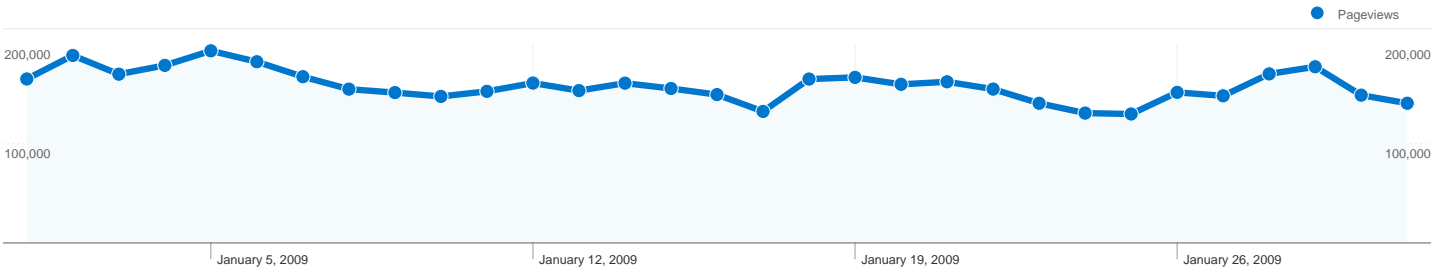

6,679 pages were viewed a total of 4,918,362 times

Content Performance

Page	Pageviews	Unique Pageviews	Avg. Time on Page	Bounce Rate	% Exit	$ Index
Pageviews 4,918,362 % of Site Total: 100.00%	Unique Pageviews 3,541,027 % of Site Total: 100.00%	Avg. Time on Page 00:00:59 Site Avg: 00:00:59 (0.00%)	Bounce Rate 30.63% Site Avg: 30.63% (0.00%)	% Exit 13.27% Site Avg: 13.27% (0.00%)	$ Index $0.00 Site Avg: $0.00 (0.00%)	
/siterep/	924,774	711,803	00:01:37	41.60%	19.02%	$0.00
/siterepek/	786,392	432,463	00:00:20	10.80%	3.59%	$0.00
/forum/	606,086	406,904	00:01:08	38.52%	11.45%	$0.00
/fotoalbum/	561,613	450,757	00:00:09	42.71%	2.05%	$0.00
/rovat/	476,942	396,610	00:01:38	55.20%	24.37%	$0.00
/	333,812	241,151	00:00:43	11.19%	12.45%	$0.00
/apro/	194,905	117,894	00:00:38	42.26%	8.02%	$0.00
/hojelentes/	192,359	135,973	00:00:46	19.28%	14.95%	$0.00
/szallas/	159,129	126,195	00:02:13	49.02%	19.05%	$0.00
/terkepek/	133,595	102,689	00:01:50	47.12%	20.73%	$0.00

1 - 10 of 6,679