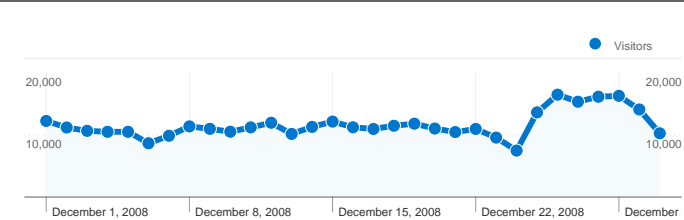

Site Usage

476,871 Visits

28.79% Bounce Rate

3,833,832 Pageviews

00:06:30 Avg. Time on Site

8.04 Pages/Visit

32.39% % New Visits

Visitors Overview

Visitors
206,571

Pageviews for all visitors

Pageviews
3,833,832

Absolute Unique Visitors

Visitors
206,571

Content Drilldown

Page	Pageviews	% visits
/siterep/	692,504	18.06%
/siterepek/	599,868	15.65%
/forum/	541,514	14.12%
/rovat/	418,807	10.92%
/fotoalbum/	377,429	9.84%

476,871 Visits

206,571 Absolute Unique Visitors

3,833,832 Pageviews

8.04 Average Pageviews

00:06:30 Time on Site

28.79% Bounce Rate

32.39% New Visits

Technical Profile