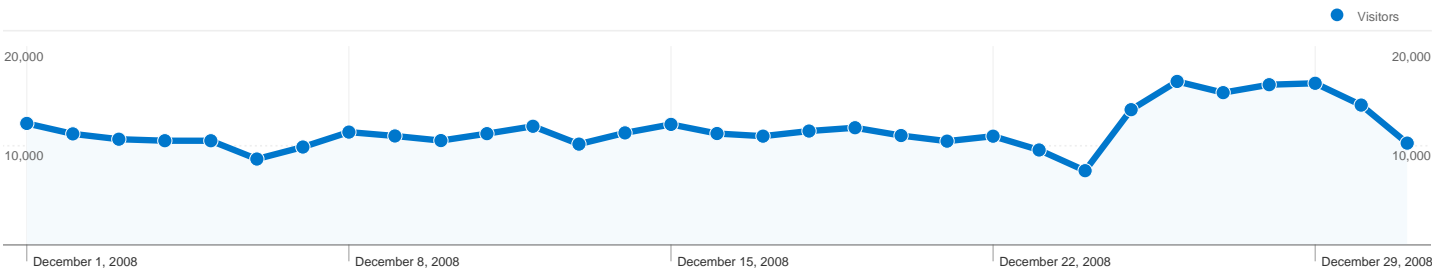

1 - 10 of 848

206,571 Absolute Unique Visitors

Monday, December 1, 2008	3.40% (12,253)
Tuesday, December 2, 2008	3.10% (11,198)
Wednesday, December 3, 2008	2.96% (10,661)
Thursday, December 4, 2008	2.91% (10,509)
Friday, December 5, 2008	2.91% (10,505)
Saturday, December 6, 2008	2.40% (8,661)
Sunday, December 7, 2008	2.74% (9,872)
Monday, December 8, 2008	3.15% (11,377)
Tuesday, December 9, 2008	3.05% (10,987)
Wednesday, December 10, 2008	2.92% (10,522)
Thursday, December 11, 2008	3.11% (11,220)
Friday, December 12, 2008	3.32% (11,965)
Saturday, December 13, 2008	2.82% (10,164)
Sunday, December 14, 2008	3.13% (11,298)
Monday, December 15, 2008	3.37% (12,156)
Tuesday, December 16, 2008	3.11% (11,234)
Wednesday, December 17, 2008	3.04% (10,968)
Thursday, December 18, 2008	3.18% (11,483)
Friday, December 19, 2008	3.28% (11,817)
Saturday, December 20, 2008	3.06% (11,031)
Sunday, December 21, 2008	2.90% (10,464)
Monday, December 22, 2008	3.04% (10,965)
Tuesday, December 23, 2008	2.65% (9,575)
Wednesday, December 24, 2008	2.08% (7,485)
Thursday, December 25, 2008	3.78% (13,638)
Friday, December 26, 2008	4.57% (16,486)