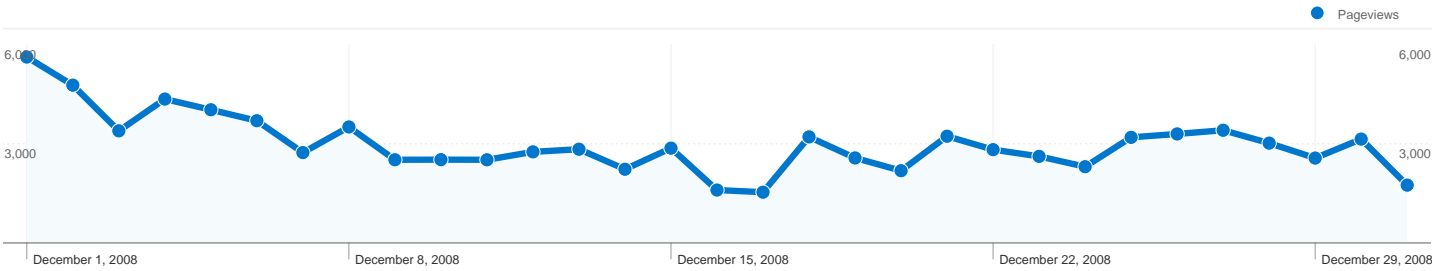

1 - 10 of 82

47 pages were viewed a total of 418,807 times

Content Performance

Page	Pageviews	Unique Pageviews	Avg. Time on Page	Bounce Rate	% Exit	\$ Index
Pageviews 418,807 % of Site Total: 10.92%	Unique Pageviews 342,564 % of Site Total: 12.44%	Avg. Time on Page 00:01:22 Site Avg: 00:00:55 (48.57%)	Bounce Rate 50.74% Site Avg: 28.79% (76.24%)	% Exit 22.19% Site Avg: 12.44% (78.41%)	\$ Index \$0.00 Site Avg: \$0.00 (0.00%)	
/hirek/	102,413	92,288	00:01:27	46.58%	17.17%	\$0.00
/hojelentes/	82,545	64,277	00:00:54	14.94%	17.33%	\$0.00
/auto/	53,998	43,117	00:01:50	68.56%	44.81%	\$0.00
/jatekok/	17,873	12,219	00:00:37	53.90%	12.03%	\$0.00
/egyeb/	16,851	14,341	00:02:11	67.66%	29.16%	\$0.00
/felszereles/	15,877	11,624	00:00:42	21.98%	9.86%	\$0.00
/silec/	15,314	12,354	00:02:17	43.03%	19.70%	\$0.00
/sioktatas/	12,718	10,013	00:01:38	33.83%	13.46%	\$0.00
/sifelszereles/	12,162	9,876	00:01:17	47.42%	21.99%	\$0.00
/simania/	10,819	9,252	00:01:47	62.25%	30.64%	\$0.00

1 - 10 of 47

964 pages were viewed a total of 92,789 times

Content Performance

Page	Pageviews	Unique Pageviews	Avg. Time on Page	Bounce Rate	% Exit	\$ Index
/stuhleck-baleset/	5,334	5,026	00:01:29	50.69%	16.16%	\$0.00
/karintia-havazas/	4,377	4,037	00:01:33	44.62%	19.15%	\$0.00
/karintia-nyitas/	4,338	3,935	00:01:45	29.22%	14.73%	\$0.00
/karintia-rekord-ho/	3,266	2,891	00:01:46	45.38%	19.78%	\$0.00
/szlovak-karacsony/	2,830	2,656	00:02:04	52.00%	18.59%	\$0.00
/olasz-baleset/	2,602	2,473	00:02:02	56.25%	11.15%	\$0.00
/magyar-szilveszter/	2,564	2,138	00:01:23	29.47%	14.24%	\$0.00
/hazai-karacsony-utan/	2,501	2,052	00:01:34	50.88%	12.75%	\$0.00
/tirol-ratrak-lavina/	2,434	2,324	00:01:33	51.22%	10.81%	\$0.00
/nyitas-sipark/	2,425	2,169	00:00:51	39.62%	11.05%	\$0.00