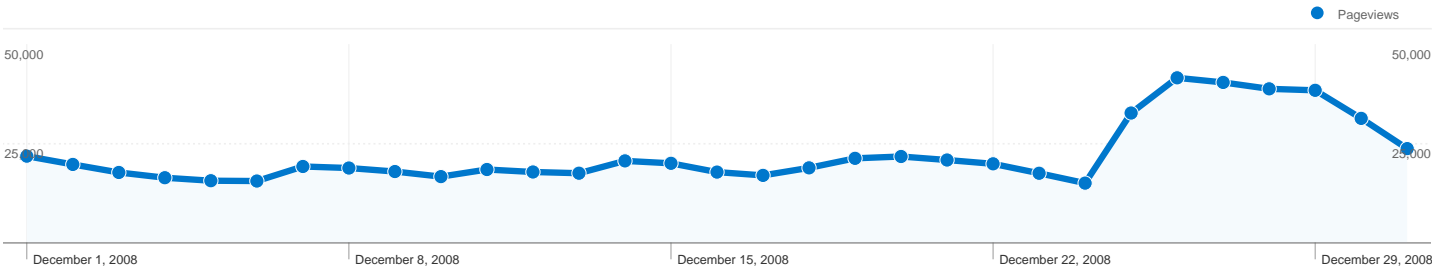

848 pages were viewed a total of 692,504 times

Content Performance

Pageviews 692,504 % of Site Total: 18.06%	Unique Pageviews 532,969 % of Site Total: 19.36%	Avg. Time on Page 00:01:29 Site Avg: 00:00:55 (61.15%)	Bounce Rate 39.06% Site Avg: 28.79% (35.66%)	% Exit 16.82% Site Avg: 12.44% (35.19%)	$ Index $0.00 Site Avg: $0.00 (0.00%)	
Page	Pageviews	Unique Pageviews	Avg. Time on Page	Bounce Rate	% Exit	$ Index
/stuhleck/	23,202	16,976	00:02:07	49.08%	24.49%	$0.00
/matraszentistvan/	23,195	18,225	00:02:46	48.77%	30.11%	$0.00
/semmering/	20,052	12,980	00:01:01	23.90%	11.80%	$0.00
/kreischberg/	15,455	10,163	00:01:24	27.14%	17.84%	$0.00
/donovaly/	14,171	11,099	00:02:29	41.68%	27.32%	$0.00
/epleny/	13,586	11,353	00:03:01	52.55%	34.32%	$0.00
/monichkirchen/	12,984	7,932	00:01:13	29.20%	10.58%	$0.00
/hochkar/	12,442	8,410	00:01:17	31.46%	14.83%	$0.00
/annaberg/	11,547	7,071	00:01:06	21.63%	9.13%	$0.00
/nassfeld/	11,136	7,182	00:01:38	37.48%	14.73%	$0.00

1 - 10 of 848