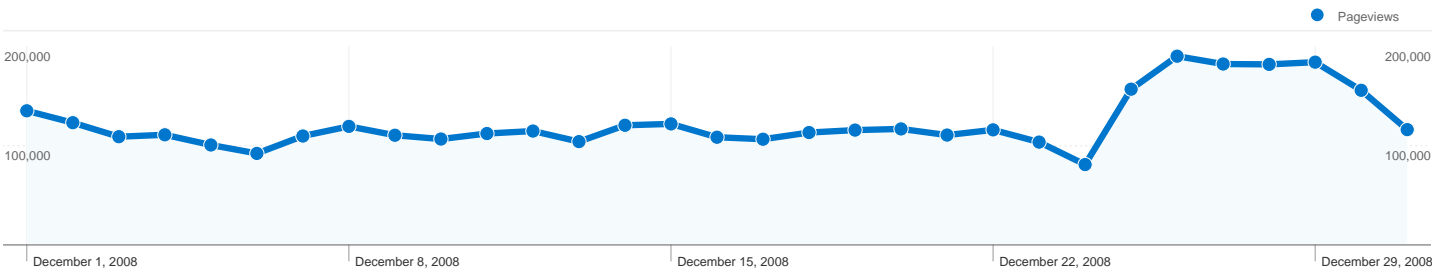

3,833,832 Pageviews

Monday, December 1, 2008	3.53% (135,265)
Tuesday, December 2, 2008	3.22% (123,268)
Wednesday, December 3, 2008	2.85% (109,132)
Thursday, December 4, 2008	2.90% (111,062)
Friday, December 5, 2008	2.63% (100,790)
Saturday, December 6, 2008	2.41% (92,274)
Sunday, December 7, 2008	2.86% (109,822)
Monday, December 8, 2008	3.12% (119,546)
Tuesday, December 9, 2008	2.89% (110,609)
Wednesday, December 10, 2008	2.79% (106,785)
Thursday, December 11, 2008	2.93% (112,339)
Friday, December 12, 2008	3.00% (114,831)
Saturday, December 13, 2008	2.72% (104,172)
Sunday, December 14, 2008	3.15% (120,659)
Monday, December 15, 2008	3.18% (122,047)
Tuesday, December 16, 2008	2.83% (108,606)
Wednesday, December 17, 2008	2.78% (106,589)
Thursday, December 18, 2008	2.96% (113,333)
Friday, December 19, 2008	3.02% (115,785)
Saturday, December 20, 2008	3.05% (116,979)
Sunday, December 21, 2008	2.89% (110,789)
Monday, December 22, 2008	3.03% (116,028)
Tuesday, December 23, 2008	2.70% (103,688)
Wednesday, December 24, 2008	2.11% (81,060)
Thursday, December 25, 2008	4.10% (157,059)
Friday, December 26, 2008	4.96% (190,318)