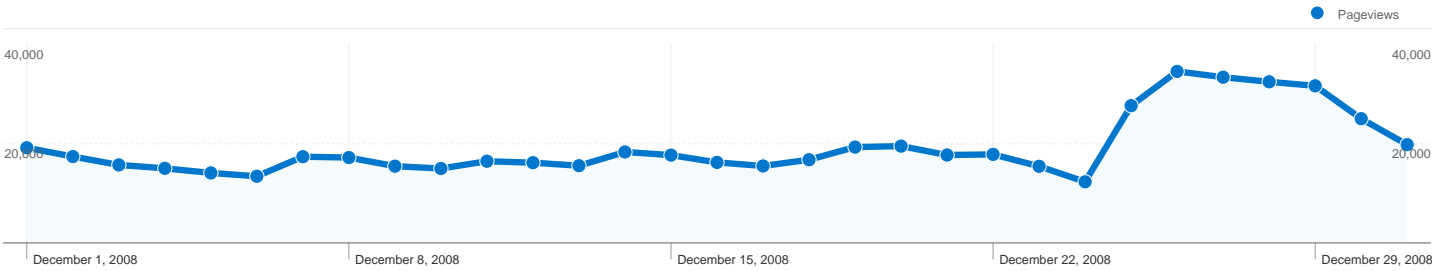

1 - 10 of 848

206,571 Absolute Unique Visitors

Monday, December 1, 2008	3.40% (12,253)
Tuesday, December 2, 2008	3.10% (11,198)
Wednesday, December 3, 2008	2.96% (10,661)
Thursday, December 4, 2008	2.91% (10,509)
Friday, December 5, 2008	2.91% (10,505)
Saturday, December 6, 2008	2.40% (8,661)
Sunday, December 7, 2008	2.74% (9,872)
Monday, December 8, 2008	3.15% (11,377)
Tuesday, December 9, 2008	3.05% (10,987)
Wednesday, December 10, 2008	2.92% (10,522)
Thursday, December 11, 2008	3.11% (11,220)
Friday, December 12, 2008	3.32% (11,965)
Saturday, December 13, 2008	2.82% (10,164)
Sunday, December 14, 2008	3.13% (11,298)
Monday, December 15, 2008	3.37% (12,156)
Tuesday, December 16, 2008	3.11% (11,234)
Wednesday, December 17, 2008	3.04% (10,968)
Thursday, December 18, 2008	3.18% (11,483)
Friday, December 19, 2008	3.28% (11,817)
Saturday, December 20, 2008	3.06% (11,031)
Sunday, December 21, 2008	2.90% (10,464)
Monday, December 22, 2008	3.04% (10,965)
Tuesday, December 23, 2008	2.65% (9,575)
Wednesday, December 24, 2008	2.08% (7,485)
Thursday, December 25, 2008	3.78% (13,638)
Friday, December 26, 2008	4.57% (16,486)