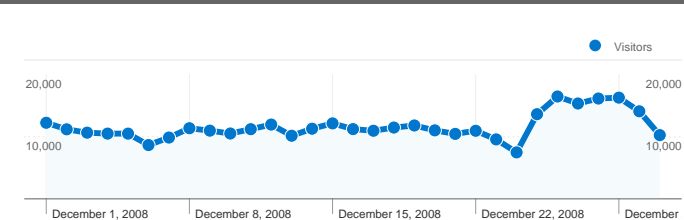

Site Usage

476,871 Visits

28.79% Bounce Rate

3,833,832 Pageviews

00:06:30 Avg. Time on Site

8.04 Pages/Visit

32.39% % New Visits

Visitors Overview

Visitors
206,571

Pageviews for all visitors

Pageviews
3,833,832

Absolute Unique Visitors

Visitors
206,571

Content Drilldown

Page	Pageviews	% visits
/siterep/	692,504	18.06%
/siterepek/	599,868	15.65%
/forum/	541,514	14.12%
/rovat/	418,807	10.92%
/fotoalbum/	377,429	9.84%

476,871 Visits

206,571 Absolute Unique Visitors

3,833,832 Pageviews

8.04 Average Pageviews

00:06:30 Time on Site

28.79% Bounce Rate

32.39% New Visits

Technical Profile