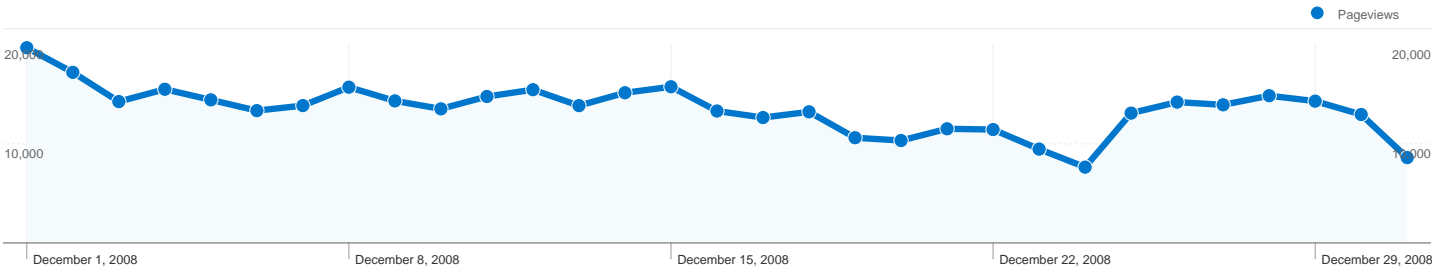

47 pages were viewed a total of 418,807 times

Content Performance

Page	Pageviews	Unique Pageviews	Avg. Time on Page	Bounce Rate	% Exit	$ Index
Pageviews 418,807 % of Site Total: 10.92%	Unique Pageviews 342,564 % of Site Total: 12.44%	Avg. Time on Page 00:01:22 Site Avg: 00:00:55 (48.57%)	Bounce Rate 50.74% Site Avg: 28.79% (76.24%)	% Exit 22.19% Site Avg: 12.44% (78.41%)	$ Index $0.00 Site Avg: $0.00 (0.00%)	
/hirek/	102,413	92,288	00:01:27	46.58%	17.17%	$0.00
/hojelentes/	82,545	64,277	00:00:54	14.94%	17.33%	$0.00
/auto/	53,998	43,117	00:01:50	68.56%	44.81%	$0.00
/jatekok/	17,873	12,219	00:00:37	53.90%	12.03%	$0.00
/egyeb/	16,851	14,341	00:02:11	67.66%	29.16%	$0.00
/felszereles/	15,877	11,624	00:00:42	21.98%	9.86%	$0.00
/silec/	15,314	12,354	00:02:17	43.03%	19.70%	$0.00
/sioktatas/	12,718	10,013	00:01:38	33.83%	13.46%	$0.00
/sifelszereles/	12,162	9,876	00:01:17	47.42%	21.99%	$0.00
/simania/	10,819	9,252	00:01:47	62.25%	30.64%	$0.00

1 - 10 of 47