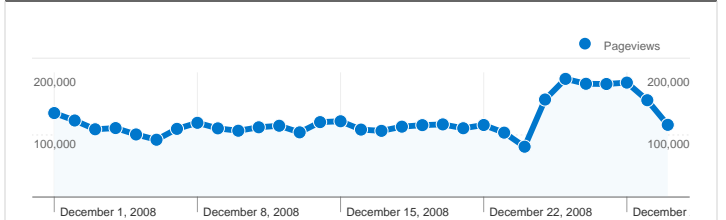

Site Usage

476,871 Visits

28.79% Bounce Rate

3,833,832 Pageviews

00:06:30 Avg. Time on Site

8.04 Pages/Visit

32.39% % New Visits

Visitors Overview

Visitors
206,571

Pageviews for all visitors

Pageviews
3,833,832

Absolute Unique Visitors

Visitors
206,571

Content Drilldown

Page	Pageviews	% visits
/siterep/	692,504	18.06%
/siterepek/	599,868	15.65%
/forum/	541,514	14.12%
/rovat/	418,807	10.92%
/fotoalbum/	377,429	9.84%

476,871 Visits

206,571 Absolute Unique Visitors

3,833,832 Pageviews

8.04 Average Pageviews

00:06:30 Time on Site

28.79% Bounce Rate

32.39% New Visits

Technical Profile