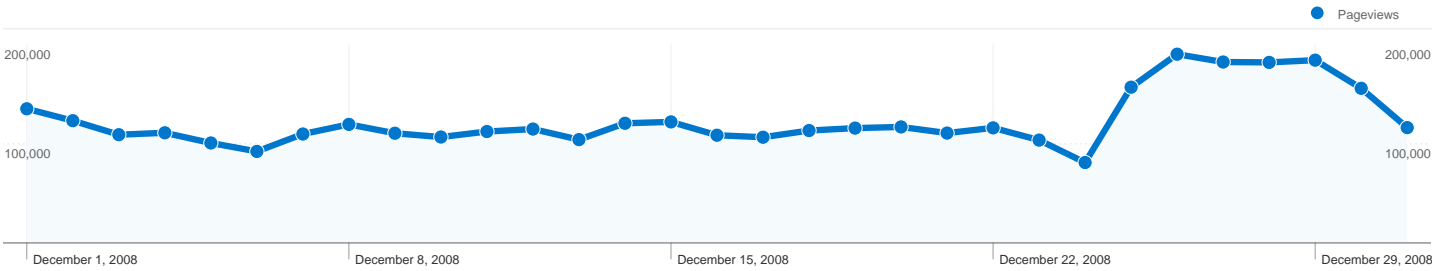

4,124 pages were viewed a total of 3,833,832 times

Content Performance

Page	Pageviews	Unique Pageviews	Avg. Time on Page	Bounce Rate	% Exit	$ Index
/siterep/	692,504	532,969	00:01:29	39.06%	16.82%	$0.00
/siterepek/	599,868	327,108	00:00:21	11.32%	3.47%	$0.00
/forum/	541,514	350,658	00:00:54	35.67%	9.64%	$0.00
/rovat/	418,807	342,564	00:01:22	50.74%	22.19%	$0.00
/fotoalbum/	377,429	311,679	00:00:10	43.14%	2.14%	$0.00
/	271,931	196,633	00:00:43	11.55%	12.72%	$0.00
/hojelentes/	175,741	115,618	00:00:49	20.81%	13.96%	$0.00
/szallas/	114,878	91,548	00:02:03	50.20%	17.87%	$0.00
/norobot/	107,475	91,688	00:00:14	72.51%	2.93%	$0.00
/terkepek/	97,532	74,678	00:01:47	51.52%	19.18%	$0.00

1 - 10 of 4,124