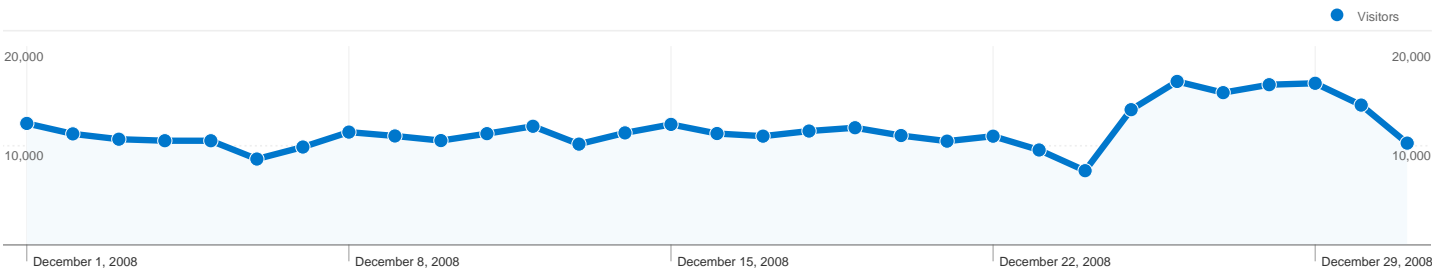

206,571 people visited this site

476,871 Visits

206,571 Absolute Unique Visitors

3,833,832 Pageviews

8.04 Average Pageviews

00:06:30 Time on Site

28.79% Bounce Rate

32.39% New Visits

Technical Profile

Browser	Visits	% visits	Connection Speed	Visits	% visits
Internet Explorer	273,166	57.28%	DSL	197,623	41.44%
Firefox	180,022	37.75%	Unknown	167,515	35.13%
Opera	11,492	2.41%	Cable	85,881	18.01%
Safari	5,279	1.11%	Dialup	13,390	2.81%
Chrome	4,746	1.00%	T1	11,042	2.32%