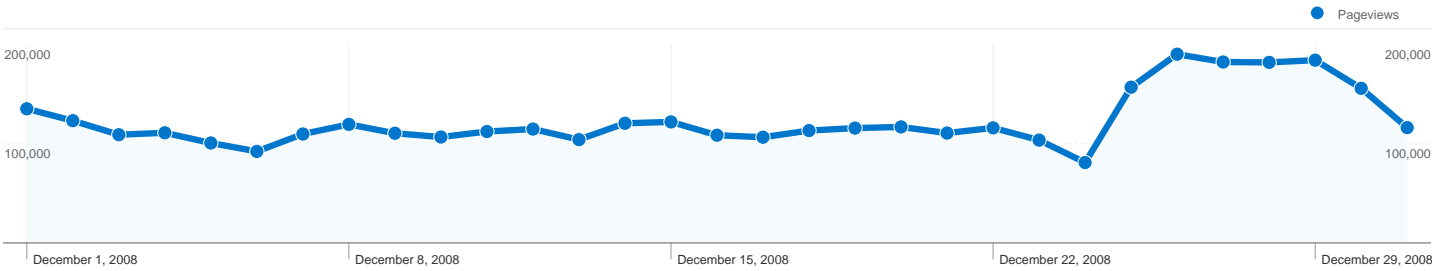

43,664 pages were viewed a total of 3,833,832 times

Content Performance

Page	Pageviews	Unique Pageviews	Avg. Time on Page	Bounce Rate	% Exit	$ Index
/	271,931	196,633	00:00:43	11.55%	12.72%	$0.00
/siterepek/ausztria/	161,347	81,561	00:00:24	7.99%	3.50%	$0.00
/forum/	67,057	35,221	00:00:18	8.42%	4.93%	$0.00
/siterepek/magyarorszag/	66,119	33,500	00:00:18	9.49%	4.51%	$0.00
/siterepek/szlovakia/	54,263	26,825	00:00:25	9.28%	3.73%	$0.00
/rovat/hojelentes/cikkek/	53,838	39,909	00:00:22	5.19%	4.95%	$0.00
/siterepek/	52,869	38,358	00:00:16	11.19%	3.32%	$0.00
/hojelentes/ausztria/	50,492	29,329	00:00:46	20.02%	12.37%	$0.00
/forum/viewforum.php?l=6	48,319	21,251	00:00:19	15.49%	4.68%	$0.00
/hojelentes/	47,258	31,931	00:00:23	7.58%	6.52%	$0.00

1 - 10 of 43,664