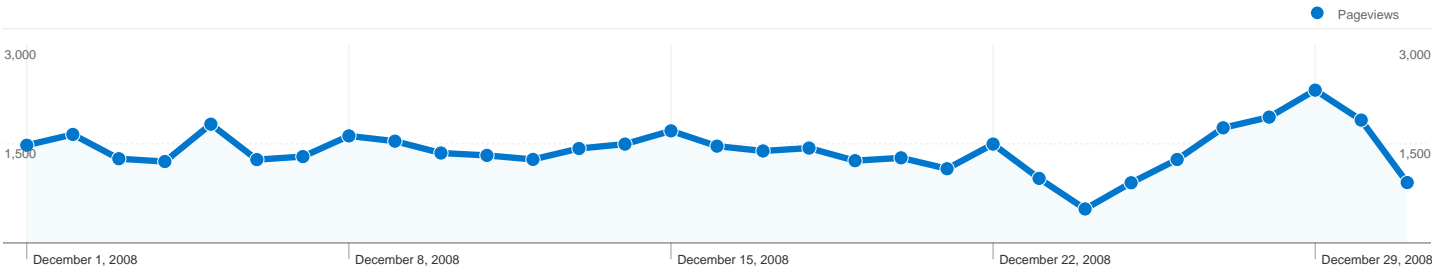

23 pages were viewed a total of 43,535 times

Content Performance

Pageviews 43,535 % of Site Total: 1.14%	Unique Pageviews 37,494 % of Site Total: 1.36%	Avg. Time on Page 00:02:18 Site Avg: 00:00:55 (149.03%)	Bounce Rate 49.68% Site Avg: 28.79% (72.54%)	% Exit 34.43% Site Avg: 12.44% (176.84%)	$ Index $0.00 Site Avg: $0.00 (0.00%)	
Page	Pageviews	Unique Pageviews	Avg. Time on Page	Bounce Rate	% Exit	$ Index
/szakuzlet/	16,973	14,328	00:02:27	55.78%	39.60%	$0.00
/uzlet/	13,484	11,646	00:02:05	49.62%	30.40%	$0.00
/akciok/	2,755	2,422	00:02:55	47.71%	29.11%	$0.00
/kolcsonzo/	2,408	2,100	00:02:20	38.72%	34.88%	$0.00
/sikolcsonzo/	1,460	1,285	00:01:47	46.35%	28.77%	$0.00
/bizomanyi/	1,138	984	00:01:51	41.58%	29.09%	$0.00
/webaruhaz/	1,007	953	00:04:26	50.00%	44.49%	$0.00
/siuzlet/	892	784	00:02:26	37.21%	24.44%	$0.00
/snowboarduzlet/	667	580	00:02:31	50.70%	39.43%	$0.00
/szerviz/	523	444	00:01:55	36.76%	32.31%	$0.00

1 - 10 of 23