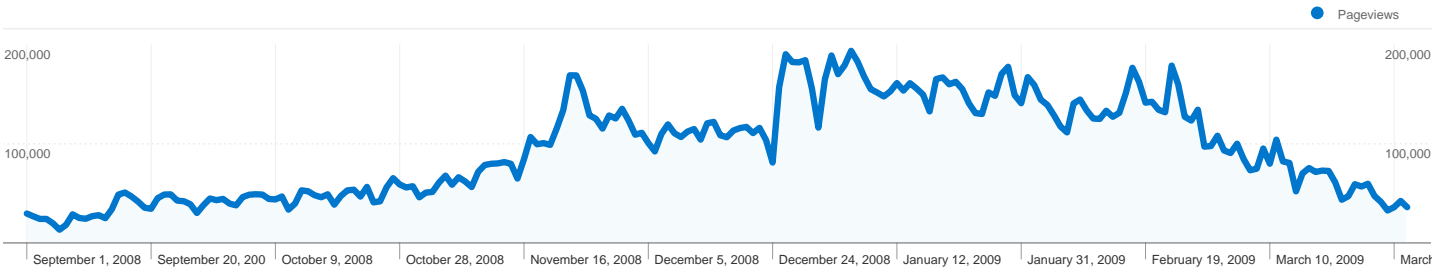

 **2,690,404** Visits

 **972,778** Absolute Unique Visitors

 **20,168,715** Pageviews

 **7.50** Average Pageviews

 **00:06:01** Time on Site

 **32.26%** Bounce Rate

 **33.33%** New Visits

Technical Profile

20,168,715 Pageviews

Monday, September 1, 2008	0.15% (29,645)
Tuesday, September 2, 2008	0.13% (26,823)
Wednesday, September 3, 2008	0.12% (24,189)
Thursday, September 4, 2008	0.12% (24,220)
Friday, September 5, 2008	0.10% (19,744)
Saturday, September 6, 2008	0.07% (13,335)
Sunday, September 7, 2008	0.09% (18,241)
Monday, September 8, 2008	0.14% (28,827)
Tuesday, September 9, 2008	0.12% (25,197)
Wednesday, September 10, 2008	0.12% (24,333)
Thursday, September 11, 2008	0.13% (26,970)
Friday, September 12, 2008	0.14% (27,994)
Saturday, September 13, 2008	0.12% (24,950)
Sunday, September 14, 2008	0.17% (33,984)
Monday, September 15, 2008	0.24% (48,762)
Tuesday, September 16, 2008	0.25% (50,833)
Wednesday, September 17, 2008	0.23% (46,851)
Thursday, September 18, 2008	0.21% (41,731)
Friday, September 19, 2008	0.18% (35,559)
Saturday, September 20, 2008	0.17% (34,409)
Sunday, September 21, 2008	0.22% (45,099)
Monday, September 22, 2008	0.24% (48,780)
Tuesday, September 23, 2008	0.24% (48,975)
Wednesday, September 24, 2008	0.21% (42,660)
Thursday, September 25, 2008	0.21% (42,064)
Friday, September 26, 2008	0.19% (39,034)