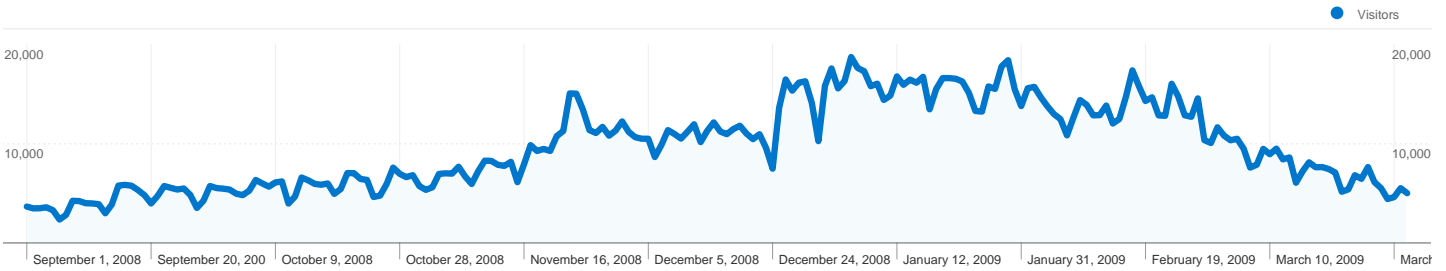

1 - 10 of 903

972,778 Absolute Unique Visitors

Monday, September 1, 2008	0.18% (3,664)
Tuesday, September 2, 2008	0.17% (3,484)
Wednesday, September 3, 2008	0.17% (3,499)
Thursday, September 4, 2008	0.17% (3,593)
Friday, September 5, 2008	0.16% (3,294)
Saturday, September 6, 2008	0.11% (2,358)
Sunday, September 7, 2008	0.14% (2,828)
Monday, September 8, 2008	0.21% (4,249)
Tuesday, September 9, 2008	0.20% (4,222)
Wednesday, September 10, 2008	0.19% (4,007)
Thursday, September 11, 2008	0.19% (3,983)
Friday, September 12, 2008	0.19% (3,909)
Saturday, September 13, 2008	0.14% (2,989)
Sunday, September 14, 2008	0.19% (3,884)
Monday, September 15, 2008	0.28% (5,783)
Tuesday, September 16, 2008	0.28% (5,854)
Wednesday, September 17, 2008	0.28% (5,772)
Thursday, September 18, 2008	0.26% (5,331)
Friday, September 19, 2008	0.23% (4,809)
Saturday, September 20, 2008	0.19% (3,977)
Sunday, September 21, 2008	0.23% (4,744)
Monday, September 22, 2008	0.28% (5,740)
Tuesday, September 23, 2008	0.27% (5,556)
Wednesday, September 24, 2008	0.26% (5,387)
Thursday, September 25, 2008	0.27% (5,488)
Friday, September 26, 2008	0.23% (4,832)