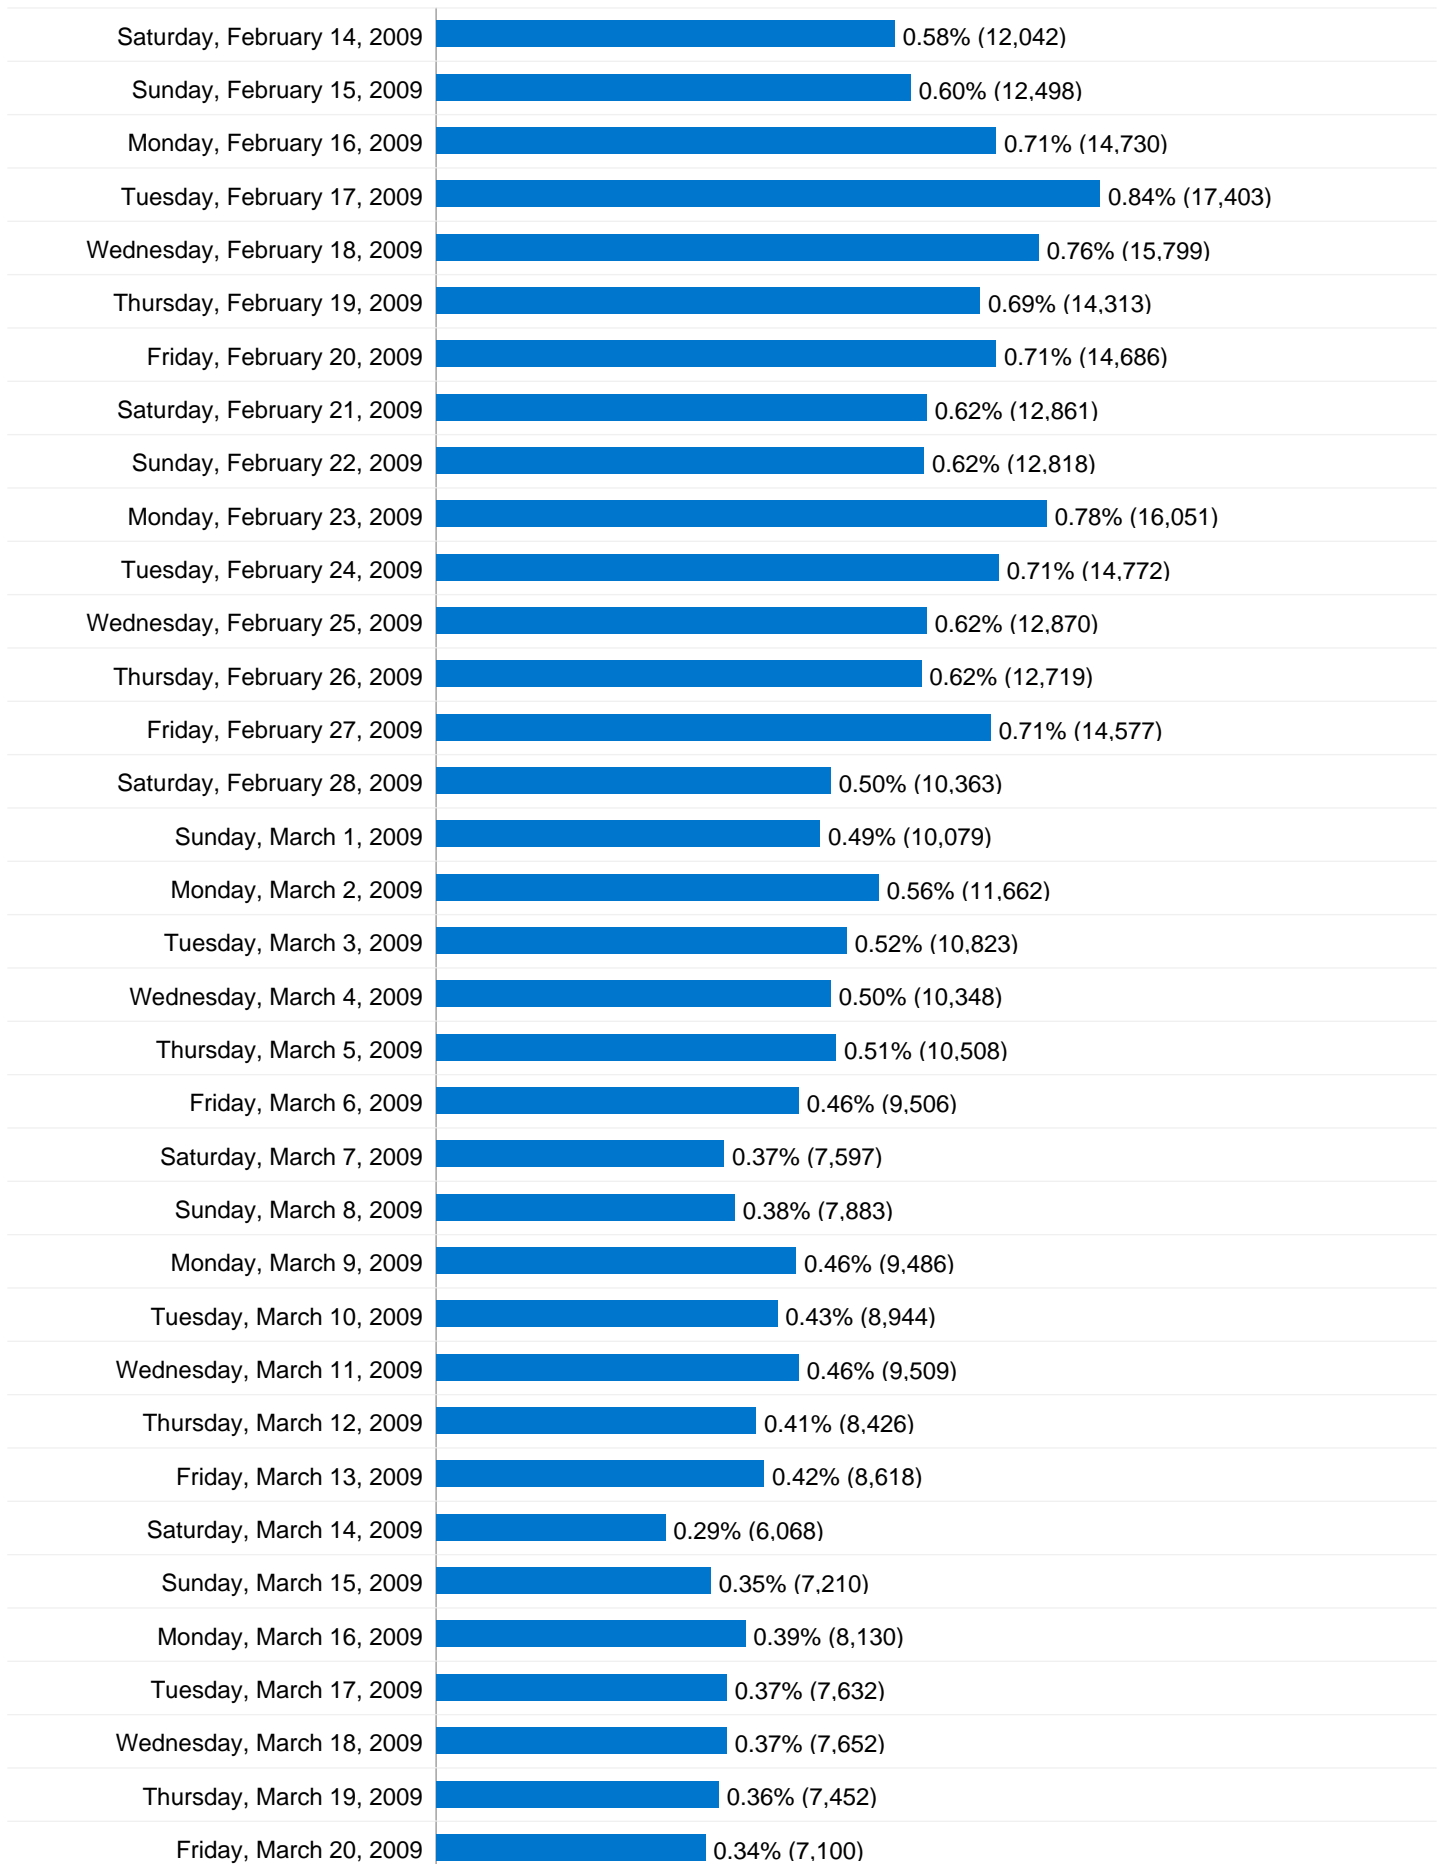

1 - 10 of 903

972,778 Absolute Unique Visitors

Monday, September 1, 2008	0.18% (3,664)
Tuesday, September 2, 2008	0.17% (3,484)
Wednesday, September 3, 2008	0.17% (3,499)
Thursday, September 4, 2008	0.17% (3,593)
Friday, September 5, 2008	0.16% (3,294)
Saturday, September 6, 2008	0.11% (2,358)
Sunday, September 7, 2008	0.14% (2,828)
Monday, September 8, 2008	0.21% (4,249)
Tuesday, September 9, 2008	0.20% (4,222)
Wednesday, September 10, 2008	0.19% (4,007)
Thursday, September 11, 2008	0.19% (3,983)
Friday, September 12, 2008	0.19% (3,909)
Saturday, September 13, 2008	0.14% (2,989)
Sunday, September 14, 2008	0.19% (3,884)
Monday, September 15, 2008	0.28% (5,783)
Tuesday, September 16, 2008	0.28% (5,854)
Wednesday, September 17, 2008	0.28% (5,772)
Thursday, September 18, 2008	0.26% (5,331)
Friday, September 19, 2008	0.23% (4,809)
Saturday, September 20, 2008	0.19% (3,977)
Sunday, September 21, 2008	0.23% (4,744)
Monday, September 22, 2008	0.28% (5,740)
Tuesday, September 23, 2008	0.27% (5,556)
Wednesday, September 24, 2008	0.26% (5,387)
Thursday, September 25, 2008	0.27% (5,488)
Friday, September 26, 2008	0.23% (4,832)