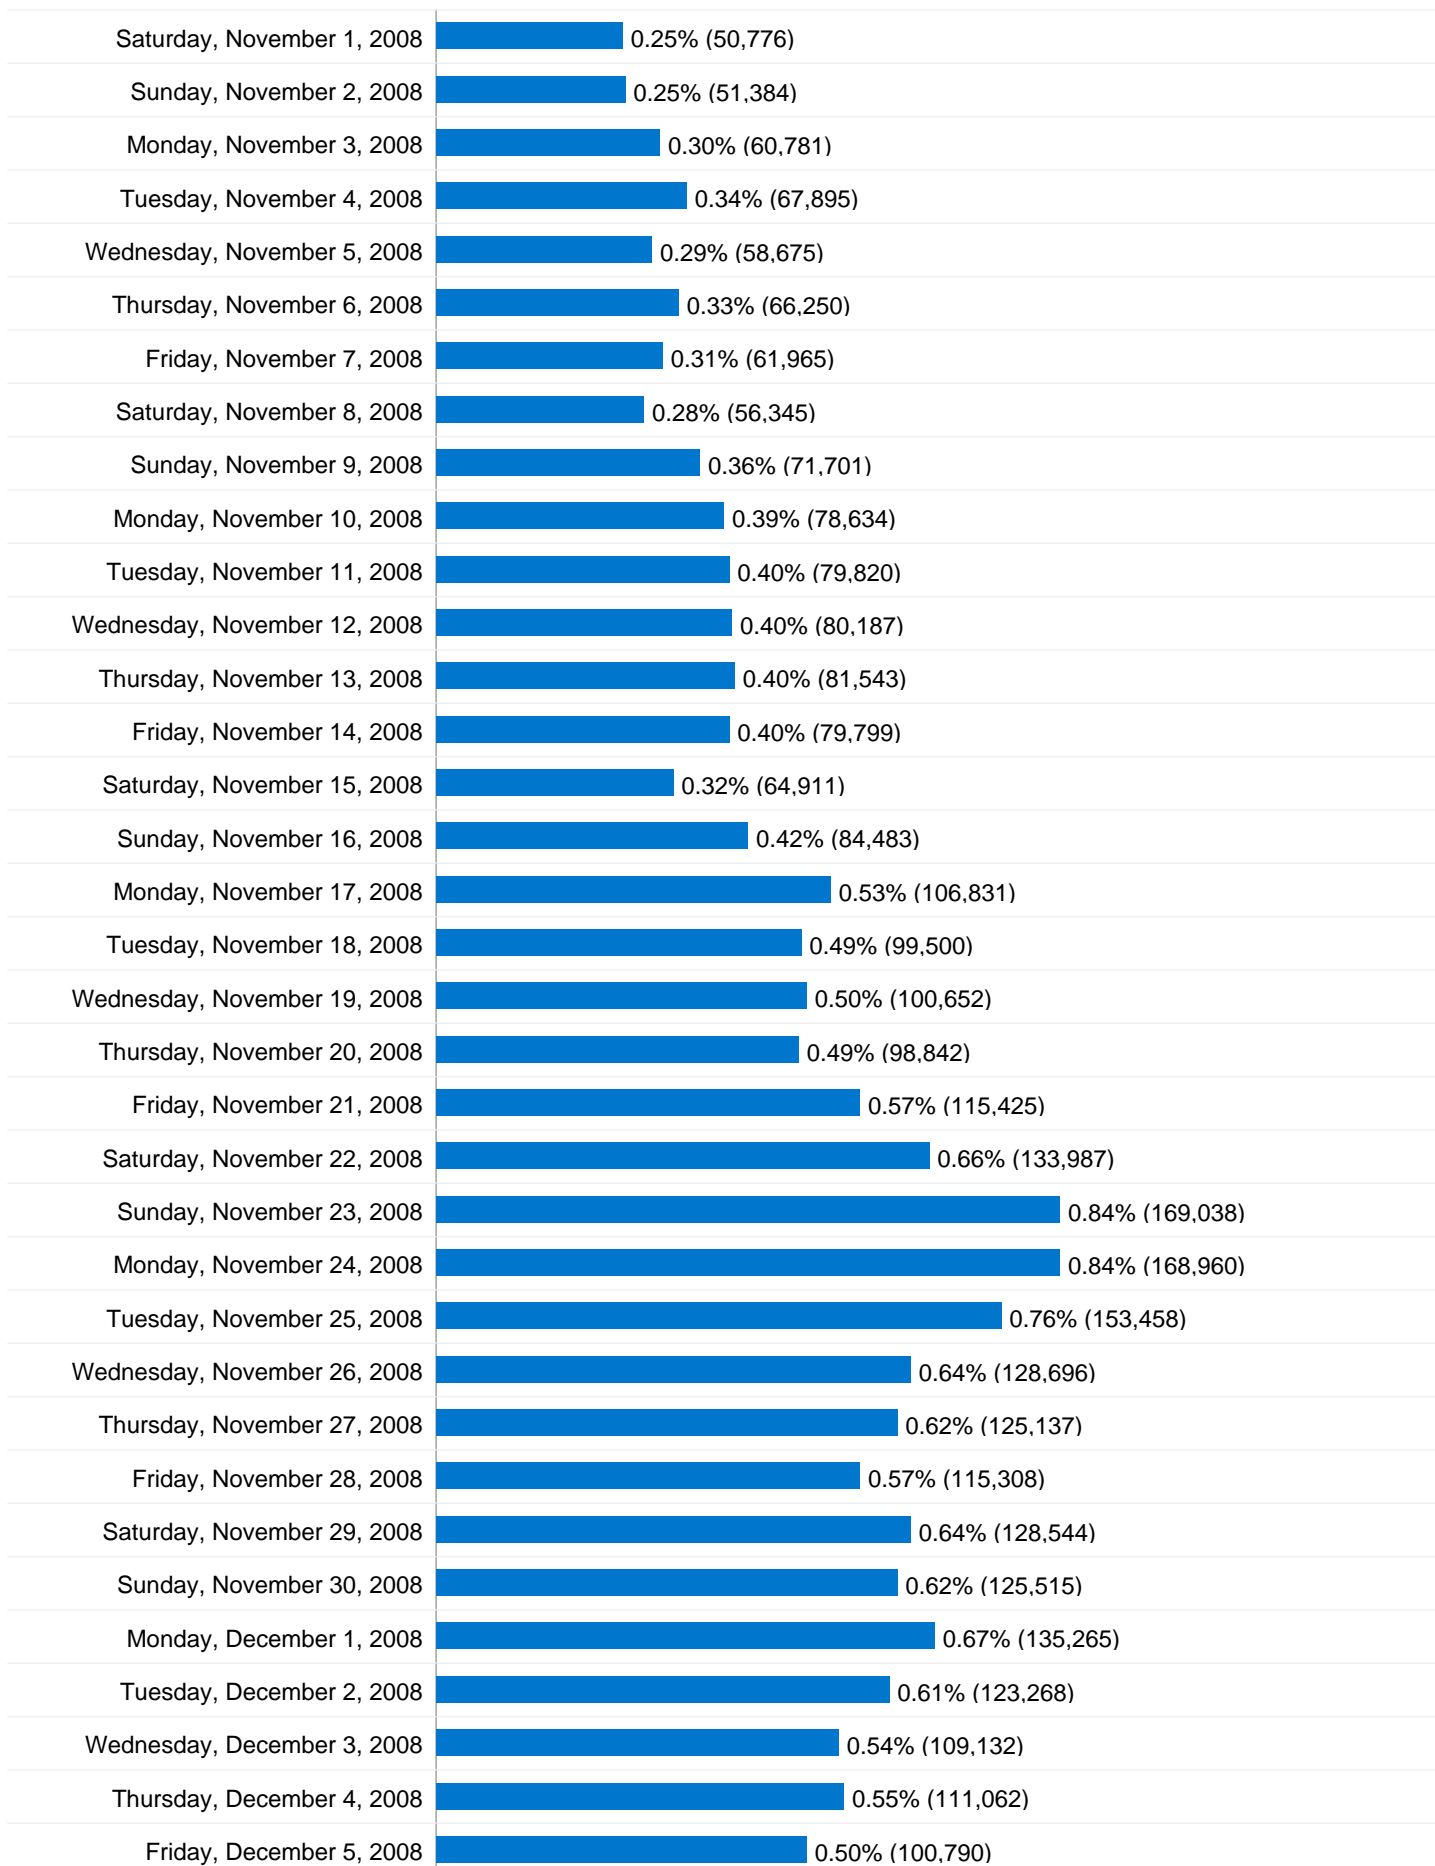

 **2,690,404** Visits

 **972,778** Absolute Unique Visitors

 **20,168,715** Pageviews

 **7.50** Average Pageviews

 **00:06:01** Time on Site

 **32.26%** Bounce Rate

 **33.33%** New Visits

Technical Profile

20,168,715 Pageviews

Monday, September 1, 2008	0.15% (29,645)
Tuesday, September 2, 2008	0.13% (26,823)
Wednesday, September 3, 2008	0.12% (24,189)
Thursday, September 4, 2008	0.12% (24,220)
Friday, September 5, 2008	0.10% (19,744)
Saturday, September 6, 2008	0.07% (13,335)
Sunday, September 7, 2008	0.09% (18,241)
Monday, September 8, 2008	0.14% (28,827)
Tuesday, September 9, 2008	0.12% (25,197)
Wednesday, September 10, 2008	0.12% (24,333)
Thursday, September 11, 2008	0.13% (26,970)
Friday, September 12, 2008	0.14% (27,994)
Saturday, September 13, 2008	0.12% (24,950)
Sunday, September 14, 2008	0.17% (33,984)
Monday, September 15, 2008	0.24% (48,762)
Tuesday, September 16, 2008	0.25% (50,833)
Wednesday, September 17, 2008	0.23% (46,851)
Thursday, September 18, 2008	0.21% (41,731)
Friday, September 19, 2008	0.18% (35,559)
Saturday, September 20, 2008	0.17% (34,409)
Sunday, September 21, 2008	0.22% (45,099)
Monday, September 22, 2008	0.24% (48,780)
Tuesday, September 23, 2008	0.24% (48,975)
Wednesday, September 24, 2008	0.21% (42,660)
Thursday, September 25, 2008	0.21% (42,064)
Friday, September 26, 2008	0.19% (39,034)