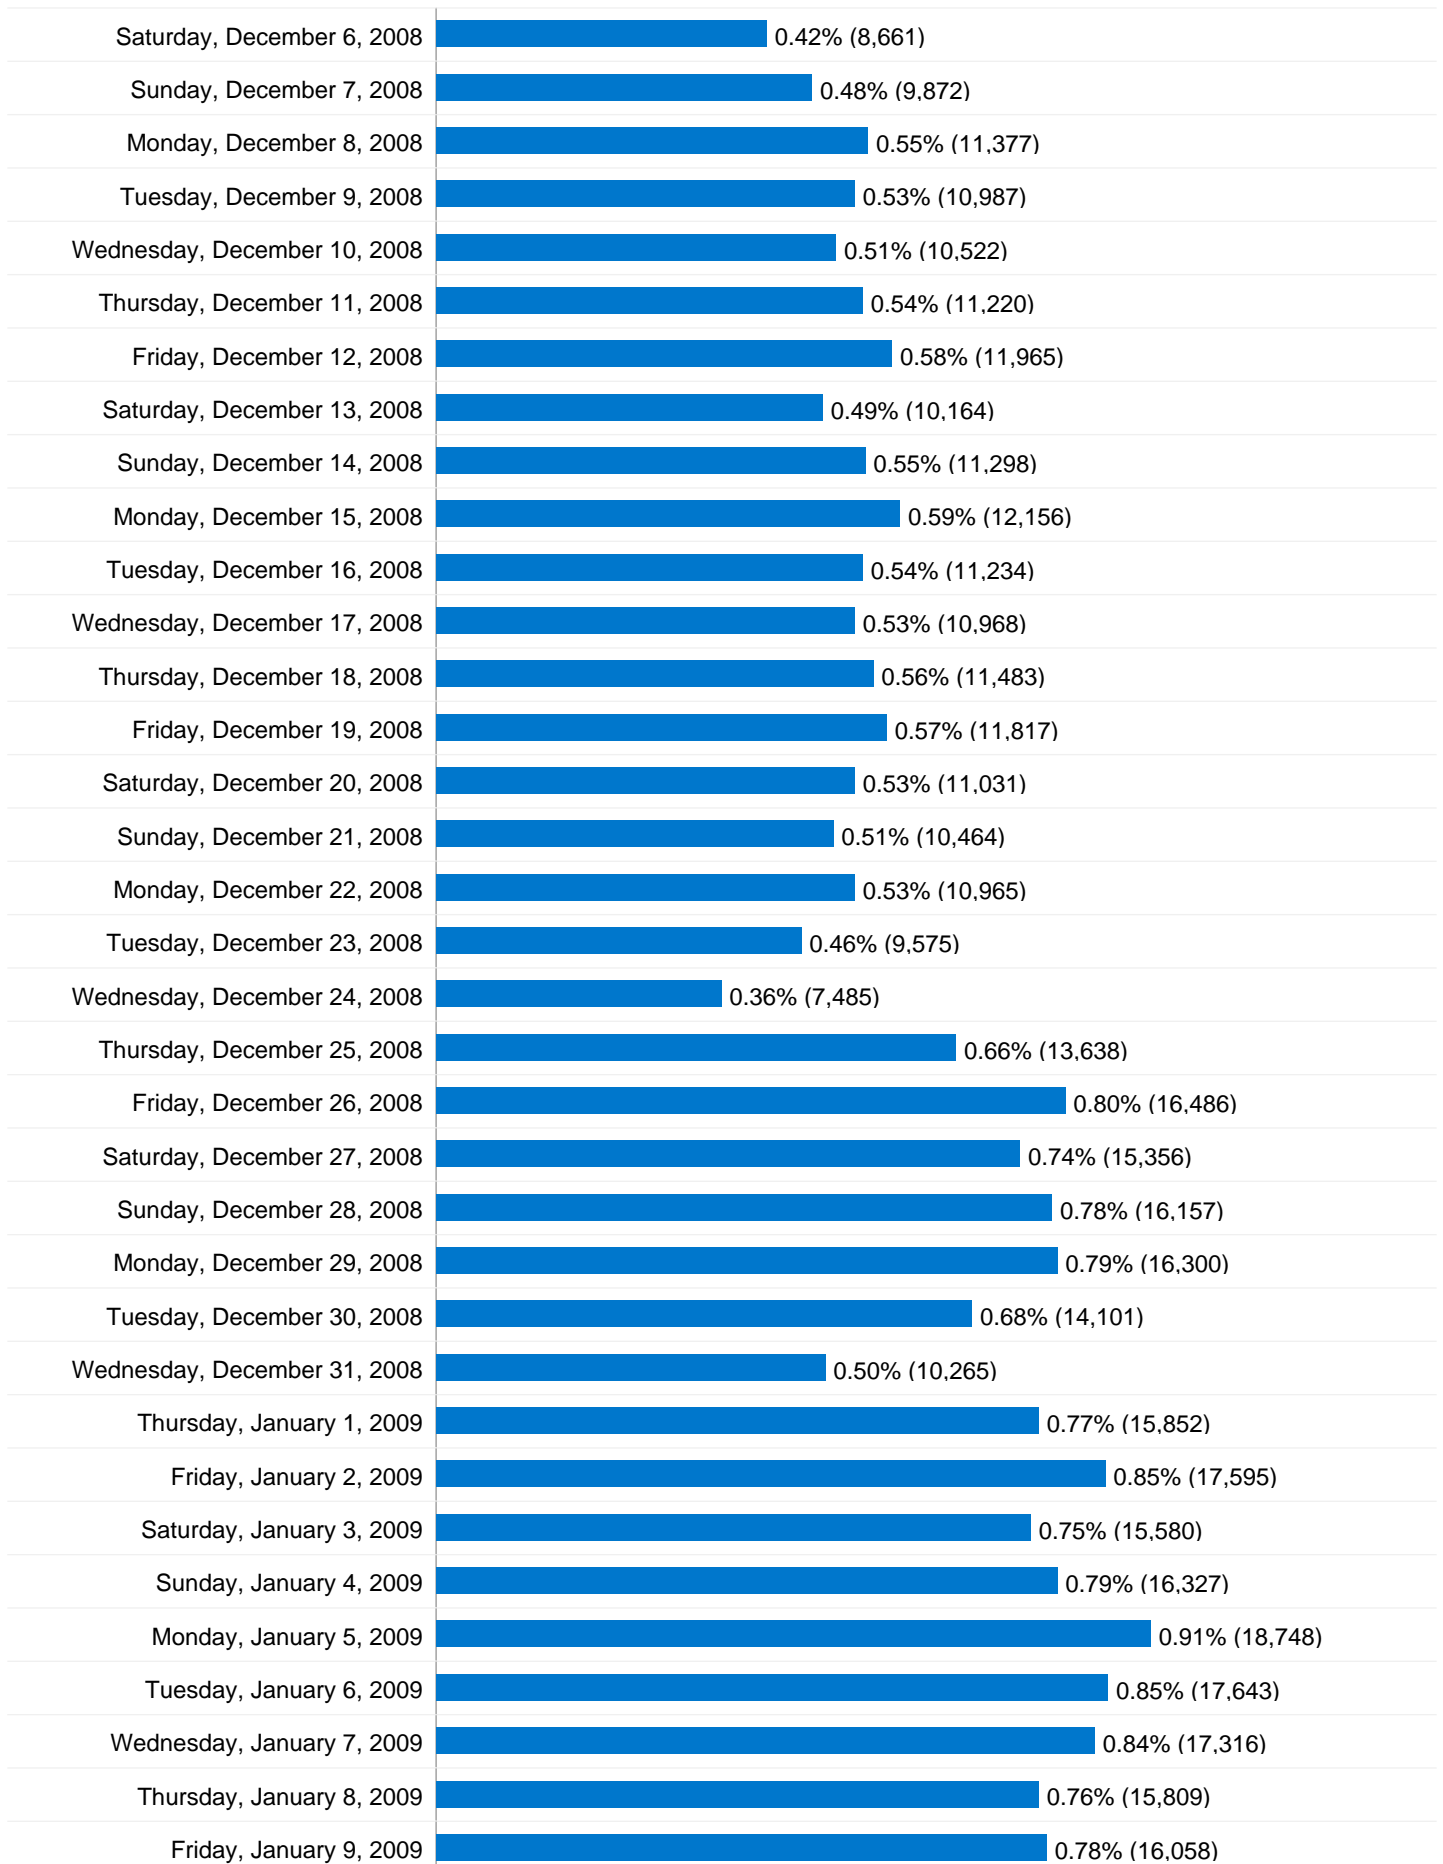

1 - 10 of 903

972,778 Absolute Unique Visitors

Monday, September 1, 2008	0.18% (3,664)
Tuesday, September 2, 2008	0.17% (3,484)
Wednesday, September 3, 2008	0.17% (3,499)
Thursday, September 4, 2008	0.17% (3,593)
Friday, September 5, 2008	0.16% (3,294)
Saturday, September 6, 2008	0.11% (2,358)
Sunday, September 7, 2008	0.14% (2,828)
Monday, September 8, 2008	0.21% (4,249)
Tuesday, September 9, 2008	0.20% (4,222)
Wednesday, September 10, 2008	0.19% (4,007)
Thursday, September 11, 2008	0.19% (3,983)
Friday, September 12, 2008	0.19% (3,909)
Saturday, September 13, 2008	0.14% (2,989)
Sunday, September 14, 2008	0.19% (3,884)
Monday, September 15, 2008	0.28% (5,783)
Tuesday, September 16, 2008	0.28% (5,854)
Wednesday, September 17, 2008	0.28% (5,772)
Thursday, September 18, 2008	0.26% (5,331)
Friday, September 19, 2008	0.23% (4,809)
Saturday, September 20, 2008	0.19% (3,977)
Sunday, September 21, 2008	0.23% (4,744)
Monday, September 22, 2008	0.28% (5,740)
Tuesday, September 23, 2008	0.27% (5,556)
Wednesday, September 24, 2008	0.26% (5,387)
Thursday, September 25, 2008	0.27% (5,488)
Friday, September 26, 2008	0.23% (4,832)