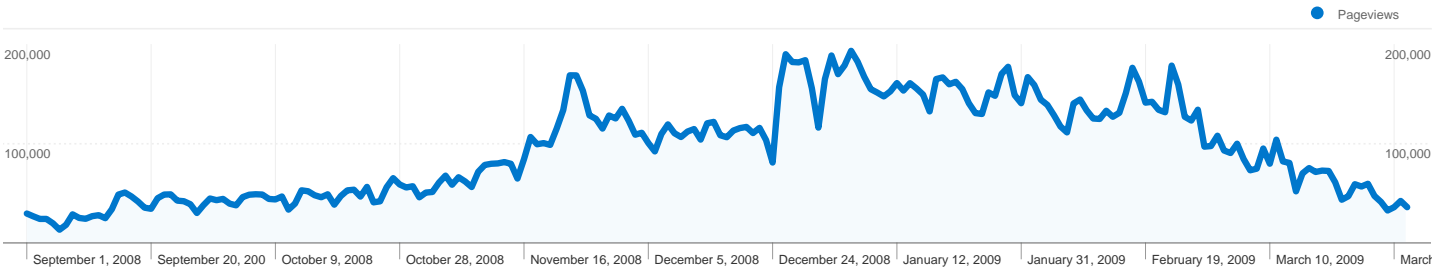

52,381 pages were viewed a total of 19,088,288 times

Content Performance

Page	Pageviews	Unique Pageviews	Avg. Time on Page	Bounce Rate	% Exit	$ Index
/	1,460,917	1,038,979	00:00:45	12.79%	13.72%	$0.00
/siterepek/ausztria/	792,987	397,338	00:00:24	7.63%	3.66%	$0.00
/siterepek/magyarorszag/	391,404	194,612	00:00:16	8.61%	4.86%	$0.00
/forum/	371,882	197,225	00:00:20	8.83%	5.39%	$0.00
/siterepek/szlovakia/	257,560	126,454	00:00:23	9.12%	3.86%	$0.00
/siterepek/	257,323	187,312	00:00:16	9.91%	3.42%	$0.00
/hojelentes/	239,599	171,239	00:00:21	7.65%	7.43%	$0.00
/forum/viewforum.php?l=6	239,079	109,098	00:00:19	18.08%	5.21%	$0.00
/hojelentes/ausztria/	186,148	108,086	00:00:43	22.98%	12.47%	$0.00
/rovat/auto/cikk/utvonalterv/	172,161	146,748	00:02:56	79.37%	74.09%	$0.00

1 - 10 of 52,381