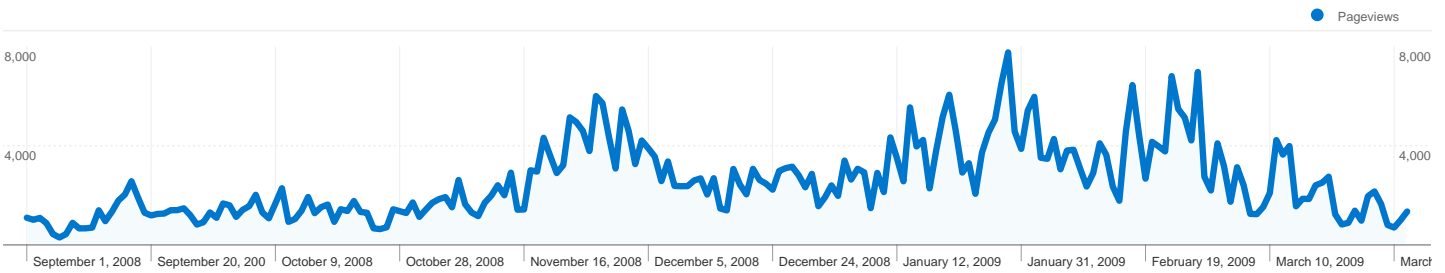

1 - 10 of 90

52 pages were viewed a total of 2,245,155 times

Content Performance

Pageviews 2,245,155 % of Site Total: 11.13%	Unique Pageviews 1,824,963 % of Site Total: 12.68%	Avg. Time on Page 00:01:28 Site Avg: 00:00:56 (58.49%)	Bounce Rate 57.61% Site Avg: 32.26% (78.56%)	% Exit 25.05% Site Avg: 13.34% (87.77%)	\$ Index \$0.00 Site Avg: \$0.00 (0.00%)	
Page	Pageviews	Unique Pageviews	Avg. Time on Page	Bounce Rate	% Exit	\$ Index
/hirek/	600,491	533,673	00:01:30	49.83%	18.21%	\$0.00
/auto/	361,506	290,416	00:01:52	72.00%	52.61%	\$0.00
/hojelentes/	265,742	207,512	00:00:53	18.69%	18.44%	\$0.00
/jatekok/	100,526	67,719	00:00:34	49.88%	14.48%	\$0.00
/felszereles/	84,521	60,896	00:00:46	25.47%	9.56%	\$0.00
/egyeb/	83,390	68,590	00:02:17	67.40%	34.35%	\$0.00
/silec/	82,027	64,368	00:02:20	42.01%	19.65%	\$0.00
/sioktatas/	69,031	53,581	00:01:32	35.57%	13.58%	\$0.00
/sifelszerelés/	58,734	48,951	00:01:24	48.10%	23.23%	\$0.00
/simania/	56,162	46,520	00:01:49	62.94%	30.65%	\$0.00

1 - 10 of 52

1,320 pages were viewed a total of 544,598 times

Content Performance

Page	Pageviews	Unique Pageviews	Avg. Time on Page	Bounce Rate	% Exit	\$ Index
/semmering-nyugdijas-baleset/	8,292	7,428	00:01:23	45.75%	15.40%	\$0.00
/megnyit-a-sipark-2008/	6,191	5,690	00:01:38	46.61%	19.35%	\$0.00
/winterpark-arena-plaza/	5,737	5,265	00:01:34	45.44%	25.08%	\$0.00
/osztrak-szombat/	5,564	5,264	00:01:52	65.43%	16.27%	\$0.00
/stuhleck-baleset/	5,423	5,104	00:01:28	50.59%	16.15%	\$0.00
/hatalmas-osztrak-havazas/	5,227	4,637	00:02:07	62.79%	26.27%	\$0.00
/hatalmas-havazas/	5,173	4,409	00:01:16	45.78%	21.28%	\$0.00
/lackenhof-lift-baleset/	4,808	4,515	00:01:16	51.30%	15.70%	\$0.00
/nyitas-planai/	4,532	3,941	00:01:45	38.48%	17.89%	\$0.00
/karintia-havazas/	4,485	4,141	00:01:32	44.52%	19.04%	\$0.00