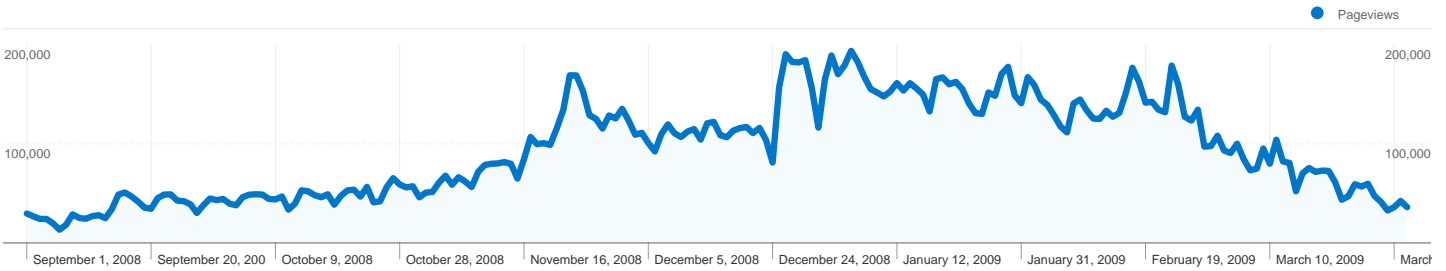

4,373 pages were viewed a total of 19,088,288 times

Content Performance

Pageviews 19,088,288 % of Site Total: 94.64%	Unique Pageviews 13,393,849 % of Site Total: 93.04%	Avg. Time on Page 00:00:56 Site Avg: 00:00:56 (0.89%)	Bounce Rate 30.81% Site Avg: 32.26% (-4.51%)	% Exit 13.21% Site Avg: 13.34% (-0.94%)	$ Index $0.00 Site Avg: $0.00 (0.00%)	
Page	Pageviews	Unique Pageviews	Avg. Time on Page	Bounce Rate	% Exit	$ Index
/siterep/	3,465,117	2,637,779	00:01:31	41.55%	18.29%	$0.00
/siterepek/	3,054,863	1,649,892	00:00:20	10.96%	3.73%	$0.00
/forum/	2,756,056	1,729,729	00:00:54	34.16%	9.50%	$0.00
/rovat/	2,245,155	1,824,963	00:01:28	57.61%	25.05%	$0.00
/fotoalbum/	1,853,416	1,452,400	00:00:09	44.12%	2.02%	$0.00
/	1,460,917	1,038,979	00:00:45	12.79%	13.72%	$0.00
/hojelentes/	716,422	484,935	00:00:45	20.65%	14.58%	$0.00
/szallas/	599,064	473,253	00:02:05	50.98%	18.62%	$0.00
/szallasok/	435,717	265,055	00:00:57	27.82%	10.36%	$0.00
/apro/	435,423	244,303	00:00:38	37.90%	7.50%	$0.00

1 - 10 of 4,373