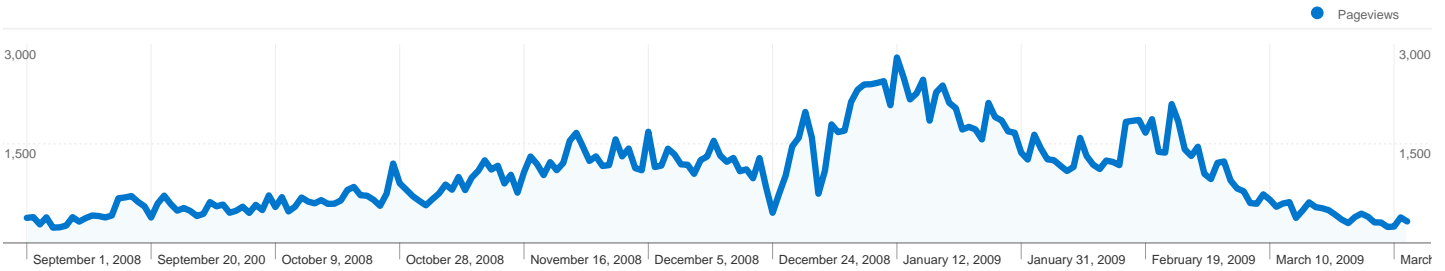

25 pages were viewed a total of 225,440 times

Content Performance

Page	Pageviews	Unique Pageviews	Avg. Time on Page	Bounce Rate	% Exit	$ Index
/szakuzlet/	92,655	72,896	00:02:22	54.35%	37.59%	$0.00
/uzlet/	68,437	55,365	00:02:14	46.68%	29.57%	$0.00
/akciok/	15,437	12,759	00:02:16	36.96%	21.99%	$0.00
/kolcsonzo/	11,994	9,547	00:02:10	36.42%	32.82%	$0.00
/sicolcsonzo/	5,956	4,451	00:01:45	41.26%	25.42%	$0.00
/bizomanyi/	5,713	4,476	00:01:59	38.39%	29.81%	$0.00
/webaruhaz/	4,196	3,799	00:04:27	56.57%	42.99%	$0.00
/siuzlet/	3,987	3,114	00:02:27	41.42%	26.11%	$0.00
/snowboarduzlet/	3,493	2,849	00:02:52	48.45%	40.60%	$0.00
/katalogus/	3,227	2,498	00:01:00	39.43%	15.90%	$0.00

1 - 10 of 25