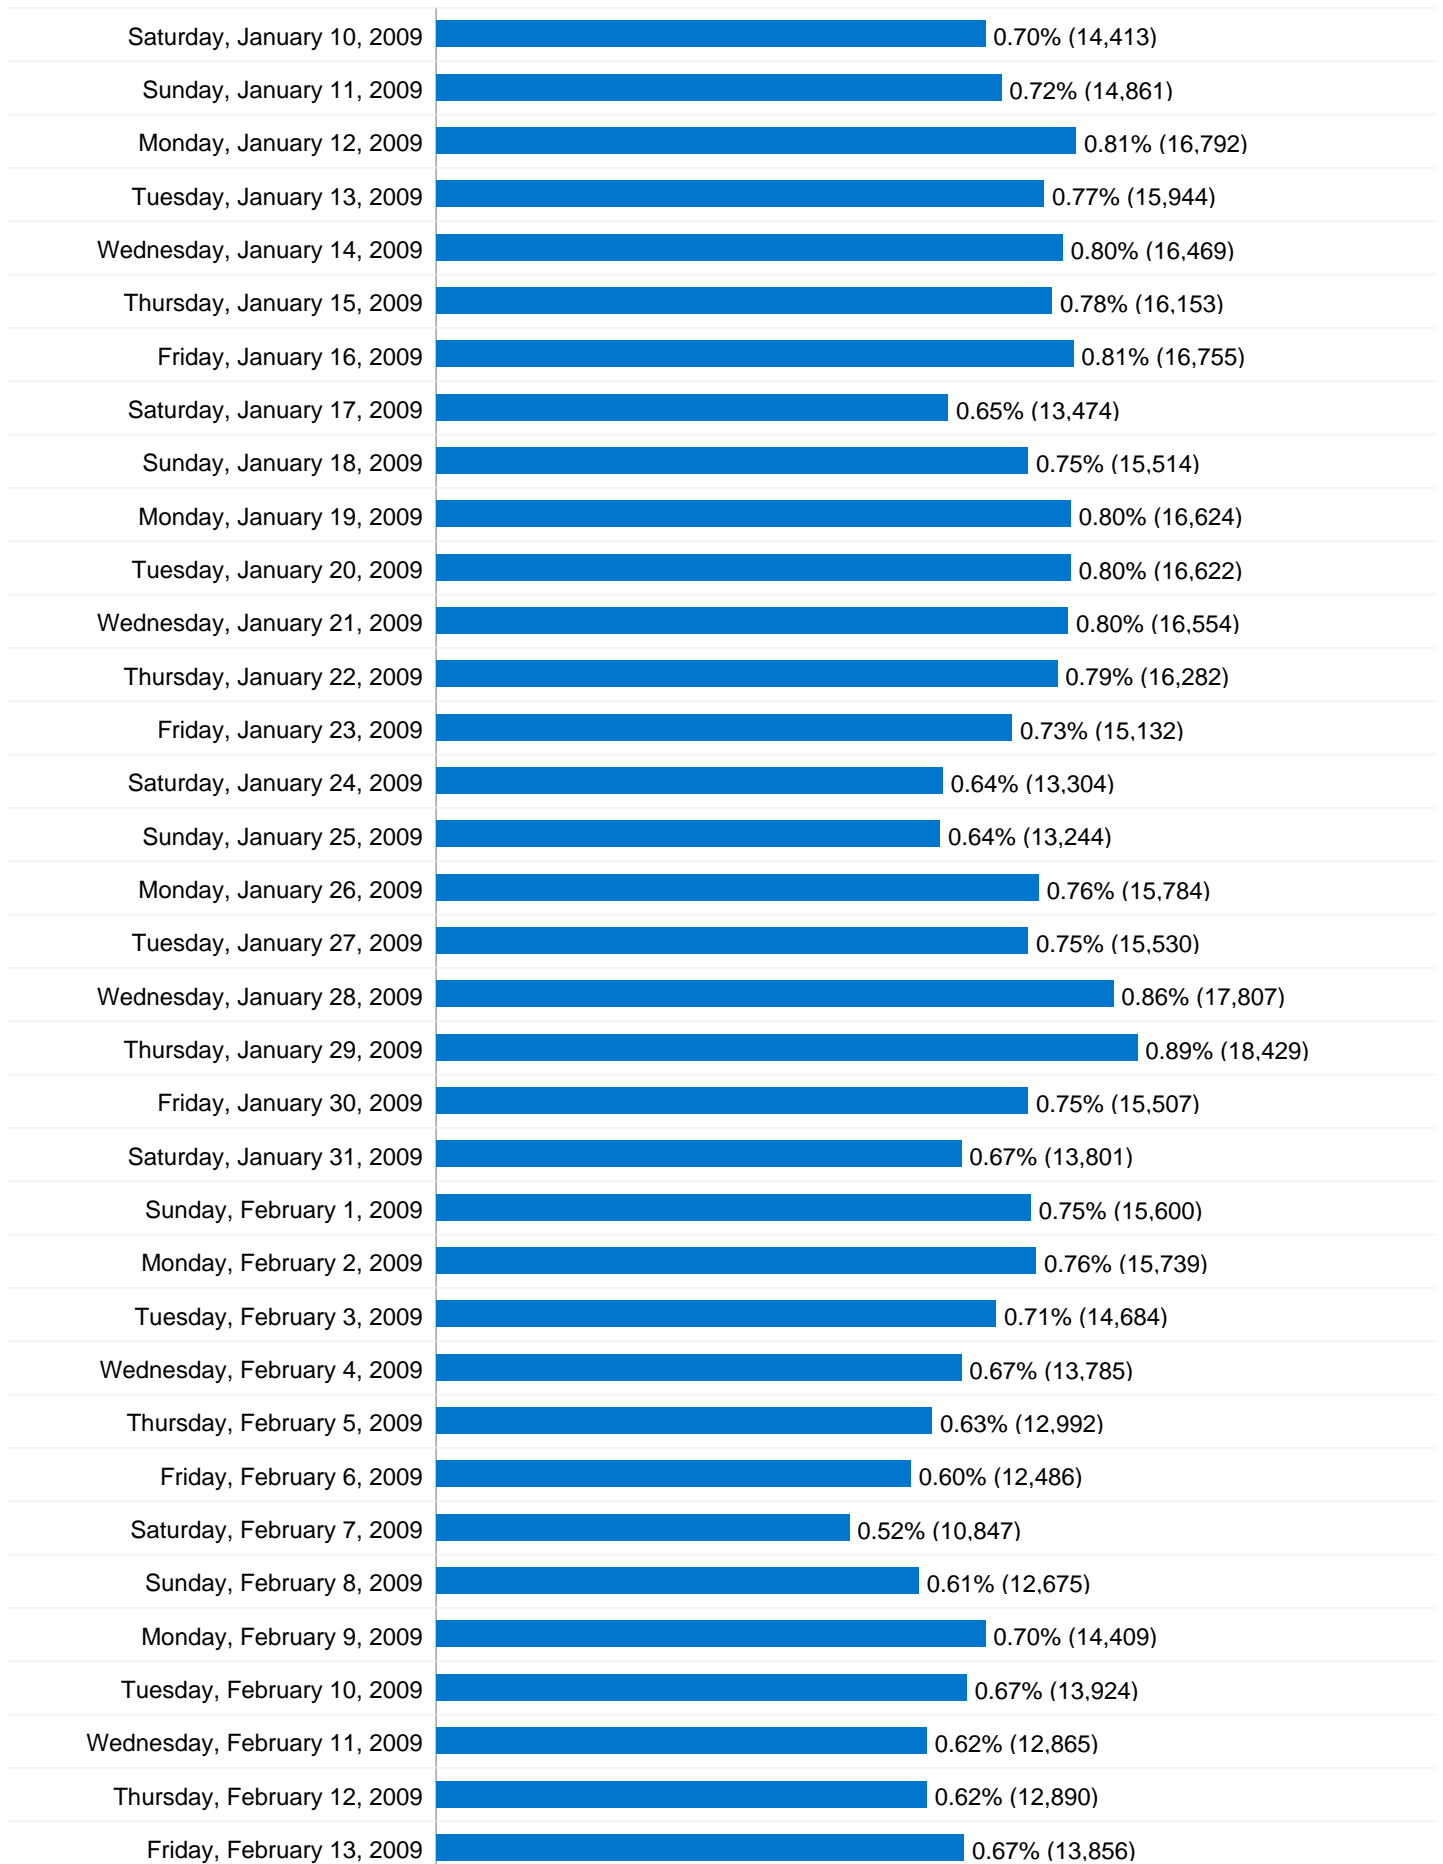

1 - 10 of 903

972,778 Absolute Unique Visitors

Monday, September 1, 2008	0.18% (3,664)
Tuesday, September 2, 2008	0.17% (3,484)
Wednesday, September 3, 2008	0.17% (3,499)
Thursday, September 4, 2008	0.17% (3,593)
Friday, September 5, 2008	0.16% (3,294)
Saturday, September 6, 2008	0.11% (2,358)
Sunday, September 7, 2008	0.14% (2,828)
Monday, September 8, 2008	0.21% (4,249)
Tuesday, September 9, 2008	0.20% (4,222)
Wednesday, September 10, 2008	0.19% (4,007)
Thursday, September 11, 2008	0.19% (3,983)
Friday, September 12, 2008	0.19% (3,909)
Saturday, September 13, 2008	0.14% (2,989)
Sunday, September 14, 2008	0.19% (3,884)
Monday, September 15, 2008	0.28% (5,783)
Tuesday, September 16, 2008	0.28% (5,854)
Wednesday, September 17, 2008	0.28% (5,772)
Thursday, September 18, 2008	0.26% (5,331)
Friday, September 19, 2008	0.23% (4,809)
Saturday, September 20, 2008	0.19% (3,977)
Sunday, September 21, 2008	0.23% (4,744)
Monday, September 22, 2008	0.28% (5,740)
Tuesday, September 23, 2008	0.27% (5,556)
Wednesday, September 24, 2008	0.26% (5,387)
Thursday, September 25, 2008	0.27% (5,488)
Friday, September 26, 2008	0.23% (4,832)