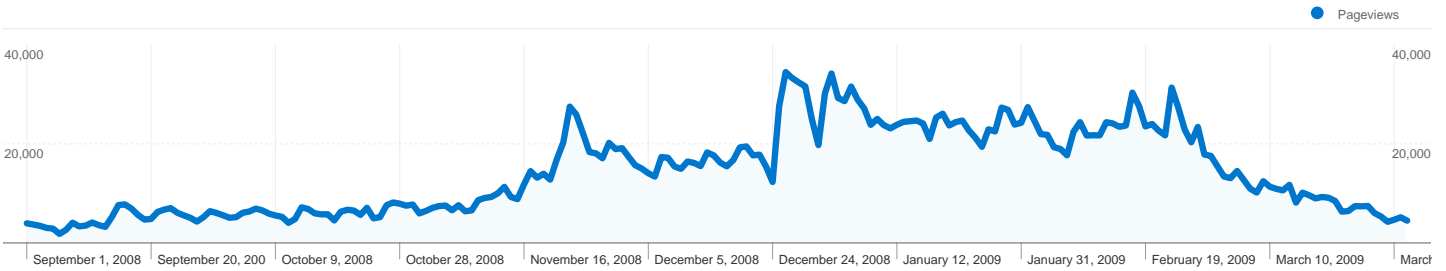

90 pages were viewed a total of 3,054,863 times

Content Performance

Page	Pageviews	Unique Pageviews	Avg. Time on Page	Bounce Rate	% Exit	$ Index
Pageviews 3,054,863 % of Site Total: 15.15%	Unique Pageviews 1,649,892 % of Site Total: 11.46%	Avg. Time on Page 00:00:20 Site Avg: 00:00:56 (-63.90%)	Bounce Rate 10.96% Site Avg: 32.26% (-66.01%)	% Exit 3.73% Site Avg: 13.34% (-72.01%)	$ Index $0.00 Site Avg: $0.00 (0.00%)	
/ausztria/	1,240,225	628,164	00:00:22	8.86%	3.27%	$0.00
/magyarorszag/	534,497	278,115	00:00:15	8.99%	4.19%	$0.00
/szlovakia/	363,153	184,803	00:00:21	10.25%	3.38%	$0.00
/	257,323	187,312	00:00:16	9.91%	3.42%	$0.00
/olaszorszag/	125,958	72,693	00:00:23	12.87%	4.36%	$0.00
/franciaorszag/	97,184	58,302	00:00:24	12.06%	4.59%	$0.00
/szlovenia/	73,626	38,518	00:00:19	11.04%	3.91%	$0.00
/romania/	60,073	25,866	00:00:19	13.84%	5.13%	$0.00
/europa/	55,252	42,227	00:00:12	21.51%	1.28%	$0.00
/toplista/	49,236	23,843	00:00:28	16.73%	3.01%	$0.00

1 - 10 of 90