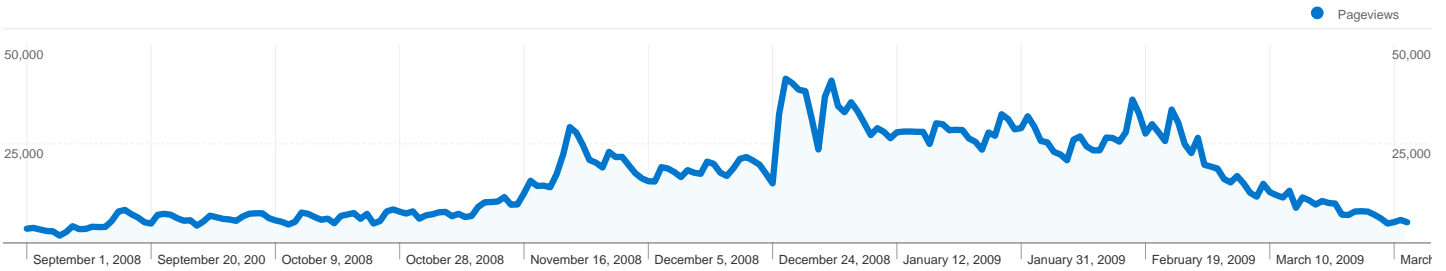

903 pages were viewed a total of 3,465,117 times

Content Performance

Pageviews 3,465,117 % of Site Total: 17.18%	Unique Pageviews 2,637,779 % of Site Total: 18.32%	Avg. Time on Page 00:01:31 Site Avg: 00:00:56 (62.83%)	Bounce Rate 41.55% Site Avg: 32.26% (28.77%)	% Exit 18.29% Site Avg: 13.34% (37.08%)	$ Index $0.00 Site Avg: $0.00 (0.00%)	
Page	Pageviews	Unique Pageviews	Avg. Time on Page	Bounce Rate	% Exit	$ Index
/matraszentistvan/	116,242	91,711	00:02:40	52.34%	31.56%	$0.00
/epleny/	99,288	81,171	00:02:55	55.03%	37.99%	$0.00
/stuhleck/	91,952	67,746	00:02:04	48.28%	25.43%	$0.00
/semmering/	83,003	53,360	00:01:01	25.31%	12.70%	$0.00
/kreischberg/	81,704	52,730	00:01:26	28.31%	18.10%	$0.00
/hochkar/	67,881	44,479	00:01:16	32.36%	15.25%	$0.00
/donovaly/	67,746	51,583	00:02:22	43.37%	27.71%	$0.00
/nassfeld/	61,984	39,764	00:01:43	37.19%	16.41%	$0.00
/kekesteto/	61,109	50,653	00:01:52	48.72%	24.27%	$0.00
/gerlitzten/	56,130	41,148	00:02:14	48.34%	25.75%	$0.00

1 - 10 of 903