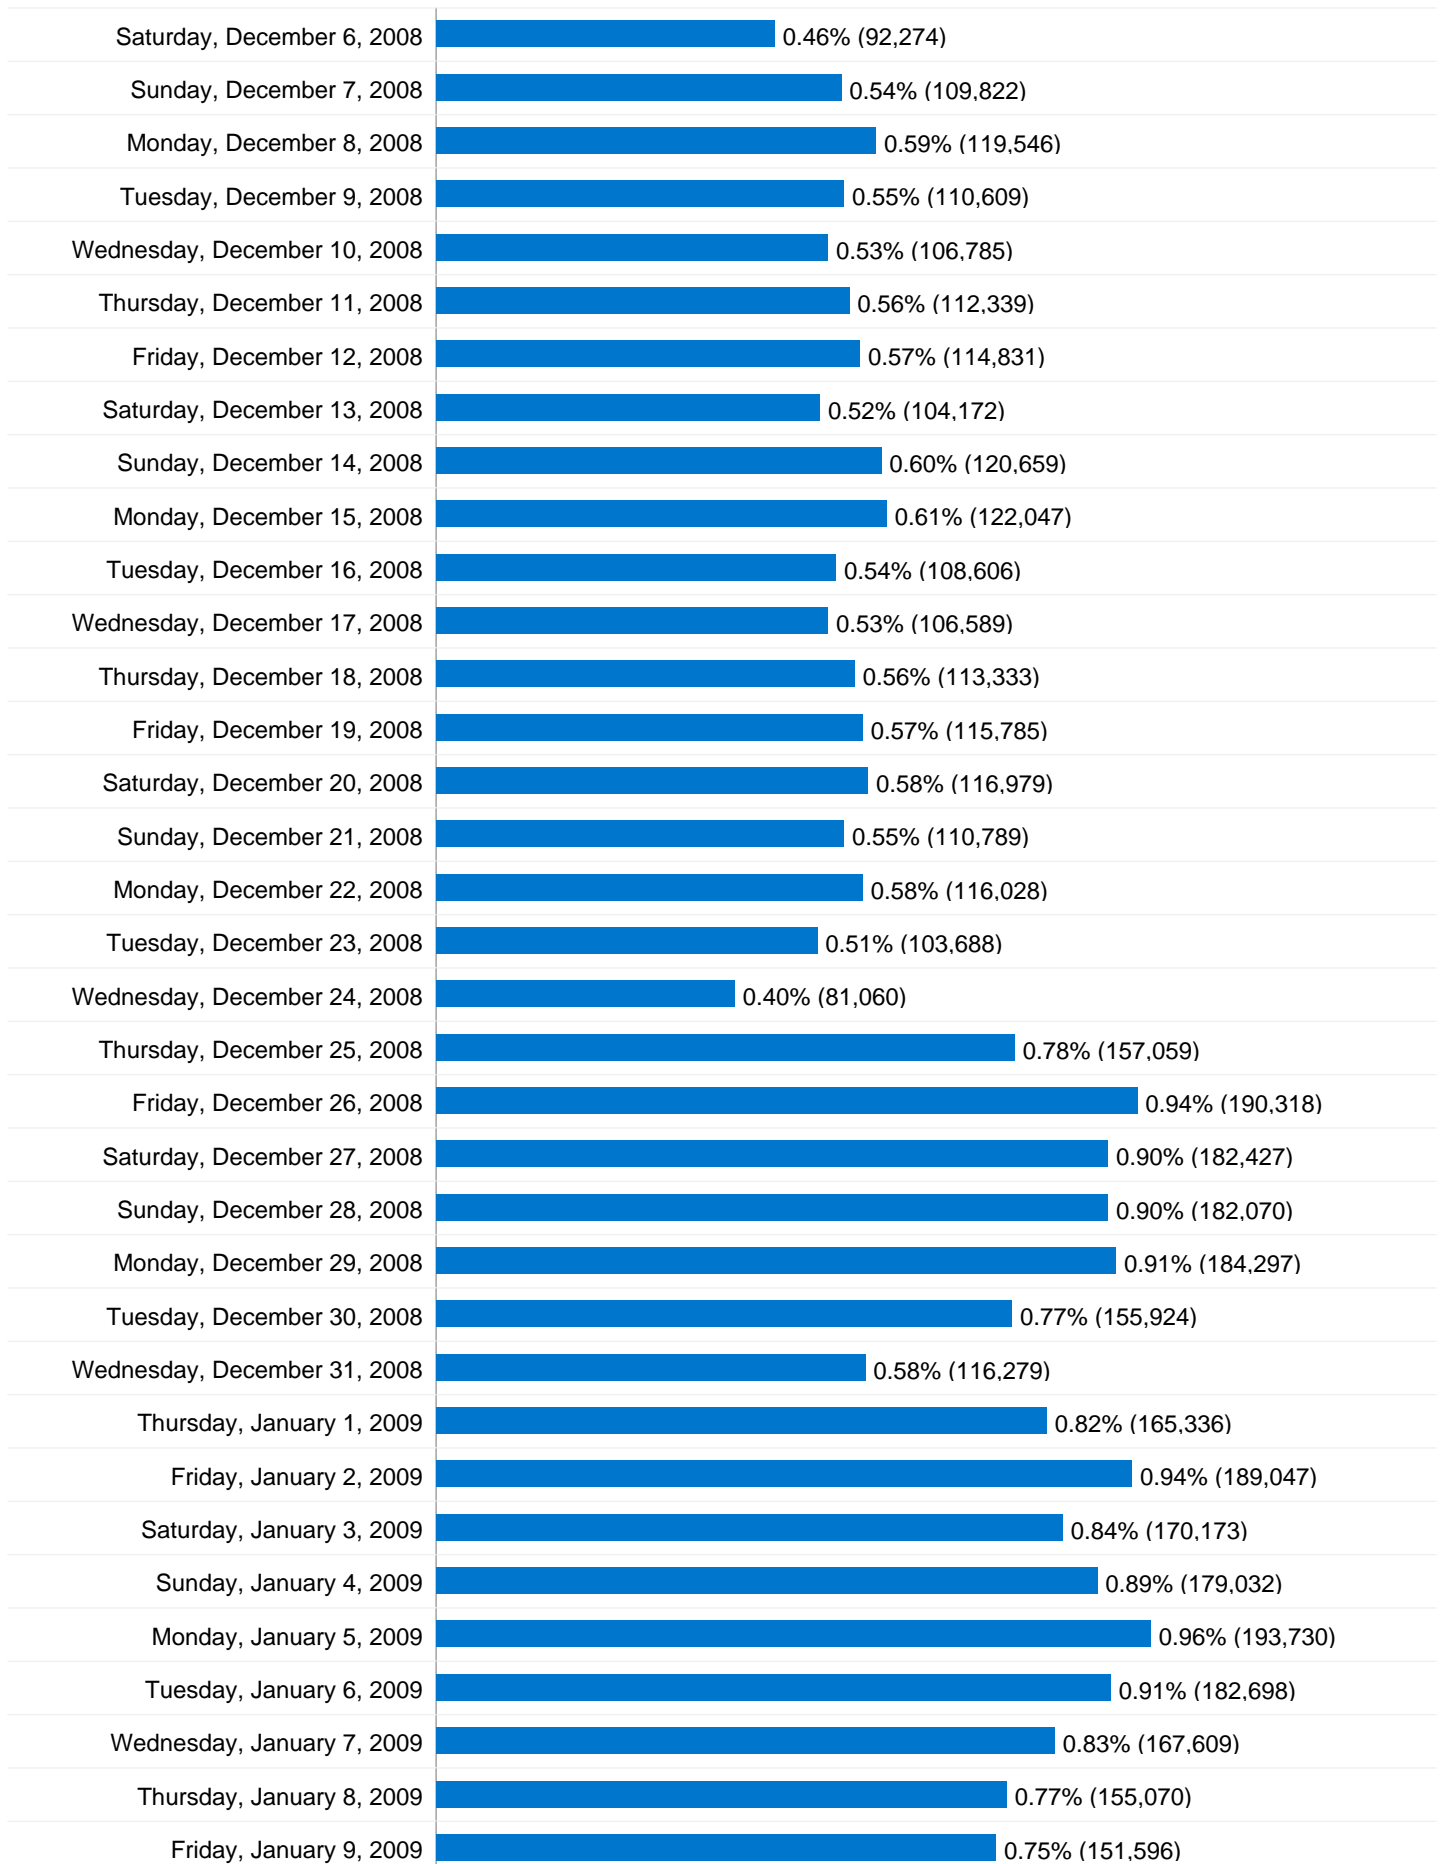

Browser	Visits	% visits	Connection Speed	Visits	% visits
Internet Explorer	1,545,885	57.46%	DSL	1,100,097	40.89%
Firefox	1,008,388	37.48%	Unknown	899,465	33.43%
Opera	65,929	2.45%	Cable	525,304	19.53%
Chrome	30,162	1.12%	Dialup	81,661	3.04%
Safari	28,017	1.04%	T1	74,416	2.77%

20,168,715 Pageviews

Monday, September 1, 2008	0.15% (29,645)
Tuesday, September 2, 2008	0.13% (26,823)
Wednesday, September 3, 2008	0.12% (24,189)
Thursday, September 4, 2008	0.12% (24,220)
Friday, September 5, 2008	0.10% (19,744)
Saturday, September 6, 2008	0.07% (13,335)
Sunday, September 7, 2008	0.09% (18,241)
Monday, September 8, 2008	0.14% (28,827)
Tuesday, September 9, 2008	0.12% (25,197)
Wednesday, September 10, 2008	0.12% (24,333)
Thursday, September 11, 2008	0.13% (26,970)
Friday, September 12, 2008	0.14% (27,994)
Saturday, September 13, 2008	0.12% (24,950)
Sunday, September 14, 2008	0.17% (33,984)
Monday, September 15, 2008	0.24% (48,762)
Tuesday, September 16, 2008	0.25% (50,833)
Wednesday, September 17, 2008	0.23% (46,851)
Thursday, September 18, 2008	0.21% (41,731)
Friday, September 19, 2008	0.18% (35,559)
Saturday, September 20, 2008	0.17% (34,409)
Sunday, September 21, 2008	0.22% (45,099)
Monday, September 22, 2008	0.24% (48,780)
Tuesday, September 23, 2008	0.24% (48,975)
Wednesday, September 24, 2008	0.21% (42,660)
Thursday, September 25, 2008	0.21% (42,064)
Friday, September 26, 2008	0.19% (39,034)