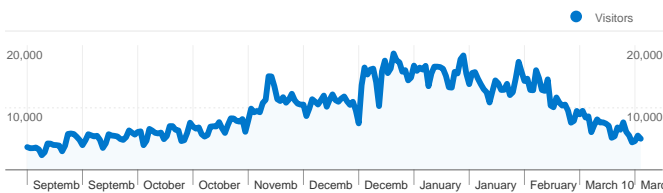

Site Usage

 **2,690,404** Visits

 **32.26%** Bounce Rate

 **20,168,715** Pageviews

 **00:06:01** Avg. Time on Site

 **7.50** Pages/Visit

 **33.33%** % New Visits

Visitors Overview

Visitors
972,778

Pageviews for all visitors

Pageviews
20,168,715

Absolute Unique Visitors

Visitors
972,778

Content Drilldown

Page	Pageviews	% visits
/siterep/	3,465,117	18.15%
/siterepek/	3,054,863	16.00%
/forum/	2,756,056	14.44%
/rovat/	2,245,155	11.76%
/fotoalbum/	1,853,416	9.71%

1 - 10 of 25

52,381 pages were viewed a total of 19,088,288 times

Content Performance

Page	Pageviews	Unique Pageviews	Avg. Time on Page	Bounce Rate	% Exit	\$ Index
/	1,460,917	1,038,979	00:00:45	12.79%	13.72%	\$0.00
/siterepek/ausztria/	792,987	397,338	00:00:24	7.63%	3.66%	\$0.00
/siterepek/magyarorszag/	391,404	194,612	00:00:16	8.61%	4.86%	\$0.00
/forum/	371,882	197,225	00:00:20	8.83%	5.39%	\$0.00
/siterepek/szlovakia/	257,560	126,454	00:00:23	9.12%	3.86%	\$0.00
/siterepek/	257,323	187,312	00:00:16	9.91%	3.42%	\$0.00
/hojelentes/	239,599	171,239	00:00:21	7.65%	7.43%	\$0.00
/forum/viewforum.php?l=6	239,079	109,098	00:00:19	18.08%	5.21%	\$0.00
/hojelentes/ausztria/	186,148	108,086	00:00:43	22.98%	12.47%	\$0.00
/rovat/auto/cikk/utvonalterv/	172,161	146,748	00:02:56	79.37%	74.09%	\$0.00