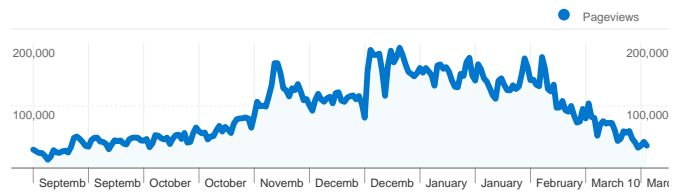

Site Usage

 **2,690,404** Visits

 **32.26%** Bounce Rate

 **20,168,715** Pageviews

 **00:06:01** Avg. Time on Site

 **7.50** Pages/Visit

 **33.33%** % New Visits

Visitors Overview

Visitors
972,778

Pageviews for all visitors

Pageviews
20,168,715

Absolute Unique Visitors

Visitors
972,778

Content Drilldown

Page	Pageviews	% visits
/siterep/	3,465,117	18.15%
/siterepek/	3,054,863	16.00%
/forum/	2,756,056	14.44%
/rovat/	2,245,155	11.76%
/fotoalbum/	1,853,416	9.71%

1 - 10 of 25

52,381 pages were viewed a total of 19,088,288 times

Content Performance

Page	Pageviews	Unique Pageviews	Avg. Time on Page	Bounce Rate	% Exit	\$ Index
/	1,460,917	1,038,979	00:00:45	12.79%	13.72%	\$0.00
/siterepek/ausztria/	792,987	397,338	00:00:24	7.63%	3.66%	\$0.00
/siterepek/magyarorszag/	391,404	194,612	00:00:16	8.61%	4.86%	\$0.00
/forum/	371,882	197,225	00:00:20	8.83%	5.39%	\$0.00
/siterepek/szlovakia/	257,560	126,454	00:00:23	9.12%	3.86%	\$0.00
/siterepek/	257,323	187,312	00:00:16	9.91%	3.42%	\$0.00
/hojelentes/	239,599	171,239	00:00:21	7.65%	7.43%	\$0.00
/forum/viewforum.php?l=6	239,079	109,098	00:00:19	18.08%	5.21%	\$0.00
/hojelentes/ausztria/	186,148	108,086	00:00:43	22.98%	12.47%	\$0.00
/rovat/auto/cikk/utvonalterv/	172,161	146,748	00:02:56	79.37%	74.09%	\$0.00