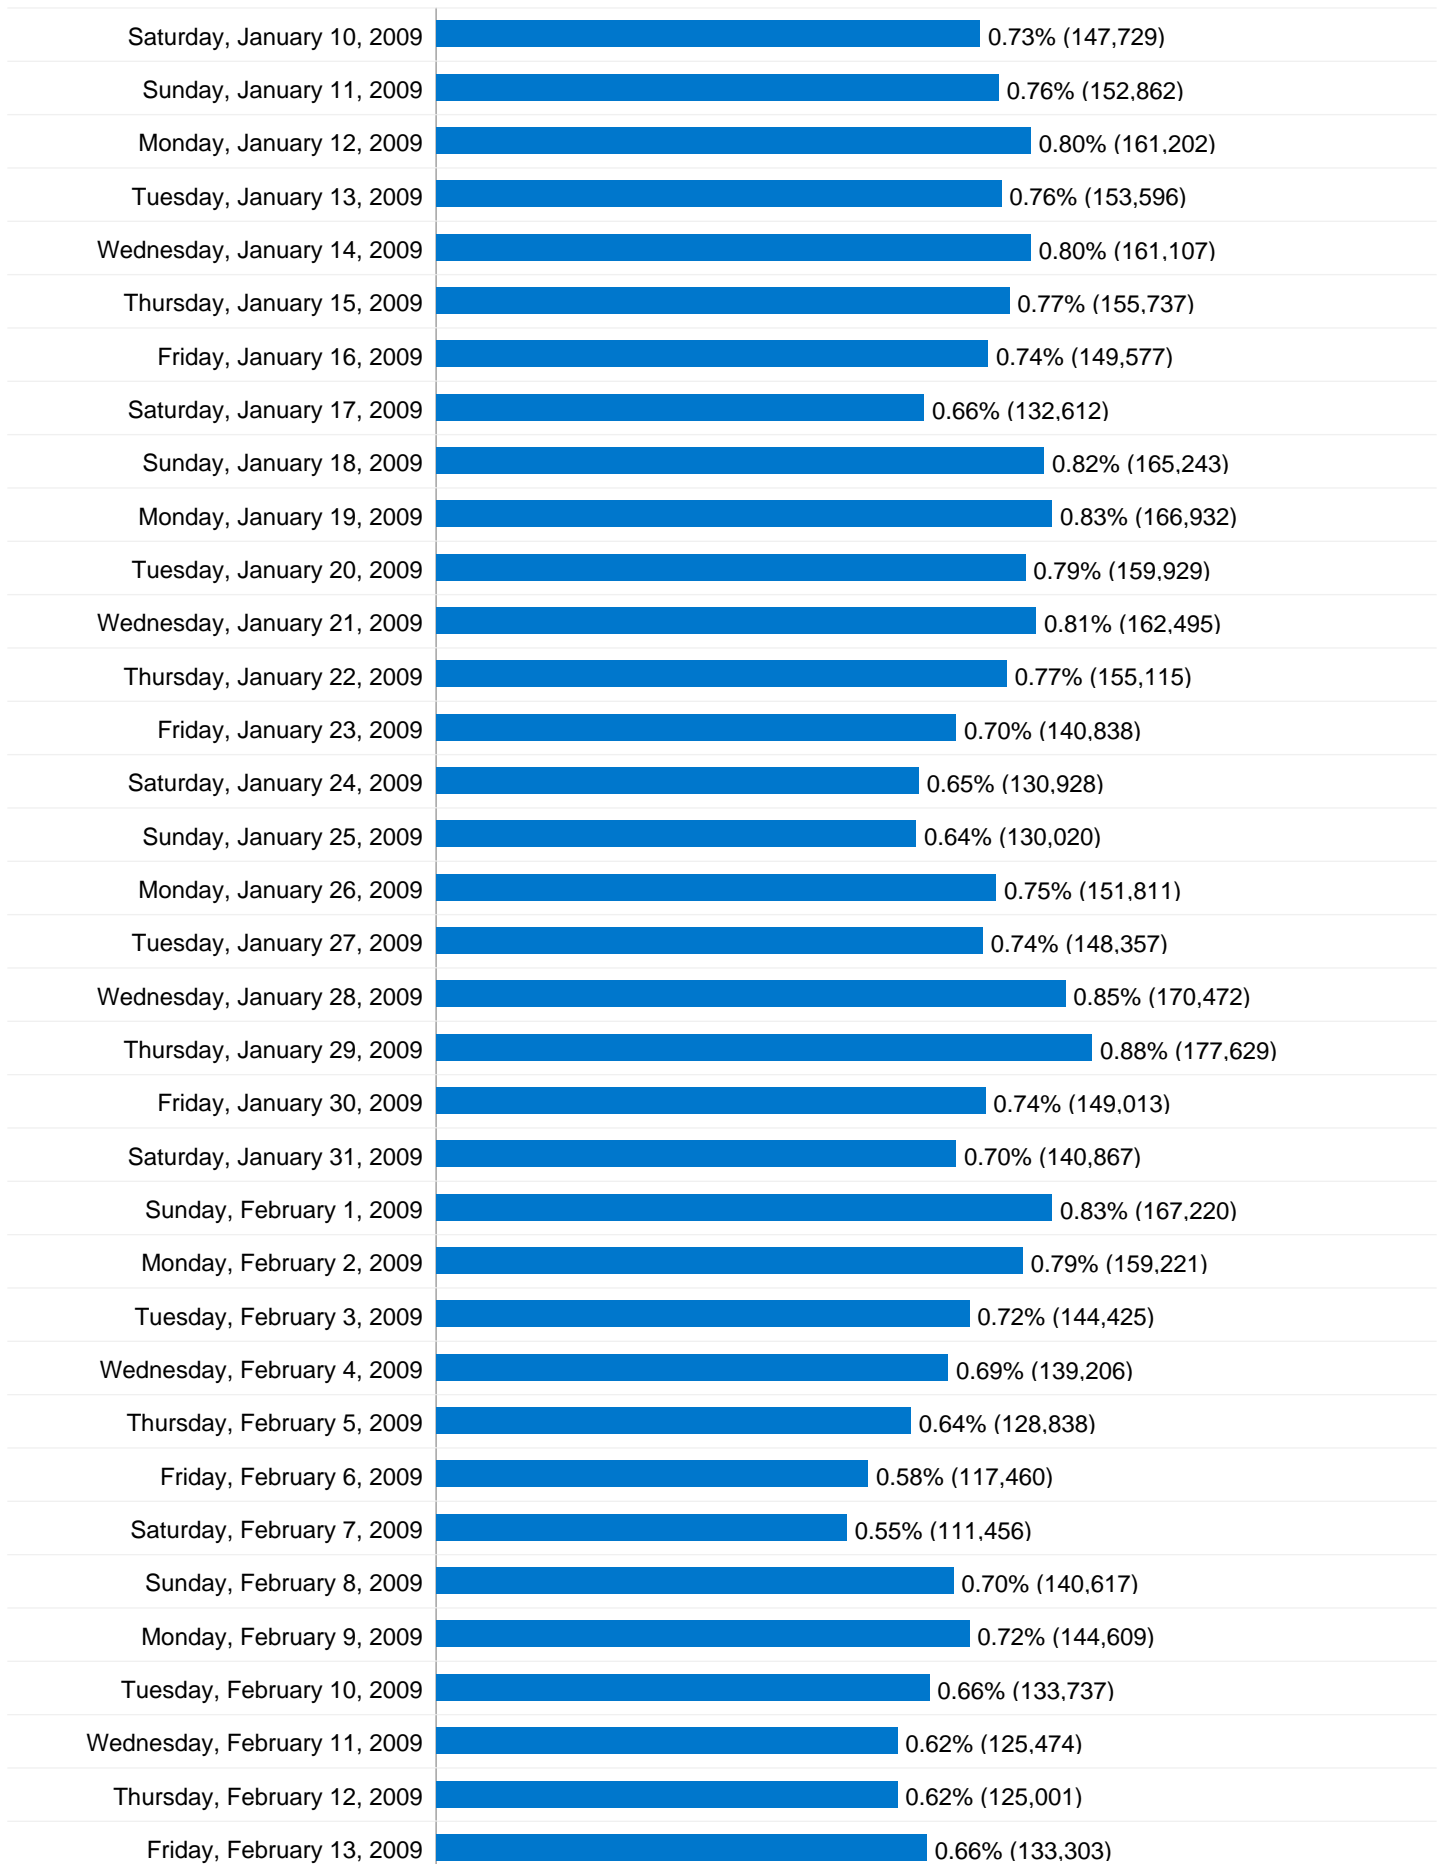

Browser	Visits	% visits	Connection Speed	Visits	% visits
Internet Explorer	1,545,885	57.46%	DSL	1,100,097	40.89%
Firefox	1,008,388	37.48%	Unknown	899,465	33.43%
Opera	65,929	2.45%	Cable	525,304	19.53%
Chrome	30,162	1.12%	Dialup	81,661	3.04%
Safari	28,017	1.04%	T1	74,416	2.77%

20,168,715 Pageviews

Monday, September 1, 2008	0.15% (29,645)
Tuesday, September 2, 2008	0.13% (26,823)
Wednesday, September 3, 2008	0.12% (24,189)
Thursday, September 4, 2008	0.12% (24,220)
Friday, September 5, 2008	0.10% (19,744)
Saturday, September 6, 2008	0.07% (13,335)
Sunday, September 7, 2008	0.09% (18,241)
Monday, September 8, 2008	0.14% (28,827)
Tuesday, September 9, 2008	0.12% (25,197)
Wednesday, September 10, 2008	0.12% (24,333)
Thursday, September 11, 2008	0.13% (26,970)
Friday, September 12, 2008	0.14% (27,994)
Saturday, September 13, 2008	0.12% (24,950)
Sunday, September 14, 2008	0.17% (33,984)
Monday, September 15, 2008	0.24% (48,762)
Tuesday, September 16, 2008	0.25% (50,833)
Wednesday, September 17, 2008	0.23% (46,851)
Thursday, September 18, 2008	0.21% (41,731)
Friday, September 19, 2008	0.18% (35,559)
Saturday, September 20, 2008	0.17% (34,409)
Sunday, September 21, 2008	0.22% (45,099)
Monday, September 22, 2008	0.24% (48,780)
Tuesday, September 23, 2008	0.24% (48,975)
Wednesday, September 24, 2008	0.21% (42,660)
Thursday, September 25, 2008	0.21% (42,064)
Friday, September 26, 2008	0.19% (39,034)