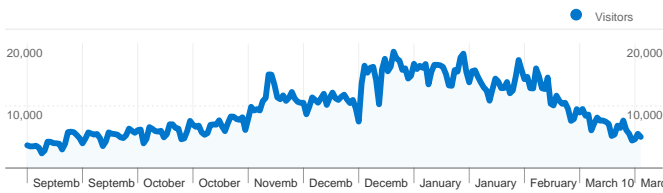

Site Usage

 **2,690,404** Visits

 **32.26%** Bounce Rate

 **20,168,715** Pageviews

 **00:06:01** Avg. Time on Site

 **7.50** Pages/Visit

 **33.33%** % New Visits

Visitors Overview

Visitors
972,778

Pageviews for all visitors

Pageviews
20,168,715

Absolute Unique Visitors

Visitors
972,778

Content Drilldown

Page	Pageviews	% visits
/siterep/	3,465,117	18.15%
/siterepek/	3,054,863	16.00%
/forum/	2,756,056	14.44%
/rovat/	2,245,155	11.76%
/fotoalbum/	1,853,416	9.71%

1 - 10 of 25

52,381 pages were viewed a total of 19,088,288 times

Content Performance

Page	Pageviews	Unique Pageviews	Avg. Time on Page	Bounce Rate	% Exit	\$ Index
/	1,460,917	1,038,979	00:00:45	12.79%	13.72%	\$0.00
/siterepek/ausztria/	792,987	397,338	00:00:24	7.63%	3.66%	\$0.00
/siterepek/magyarorszag/	391,404	194,612	00:00:16	8.61%	4.86%	\$0.00
/forum/	371,882	197,225	00:00:20	8.83%	5.39%	\$0.00
/siterepek/szlovakia/	257,560	126,454	00:00:23	9.12%	3.86%	\$0.00
/siterepek/	257,323	187,312	00:00:16	9.91%	3.42%	\$0.00
/hojelentes/	239,599	171,239	00:00:21	7.65%	7.43%	\$0.00
/forum/viewforum.php?l=6	239,079	109,098	00:00:19	18.08%	5.21%	\$0.00
/hojelentes/ausztria/	186,148	108,086	00:00:43	22.98%	12.47%	\$0.00
/rovat/auto/cikk/utvonalterv/	172,161	146,748	00:02:56	79.37%	74.09%	\$0.00