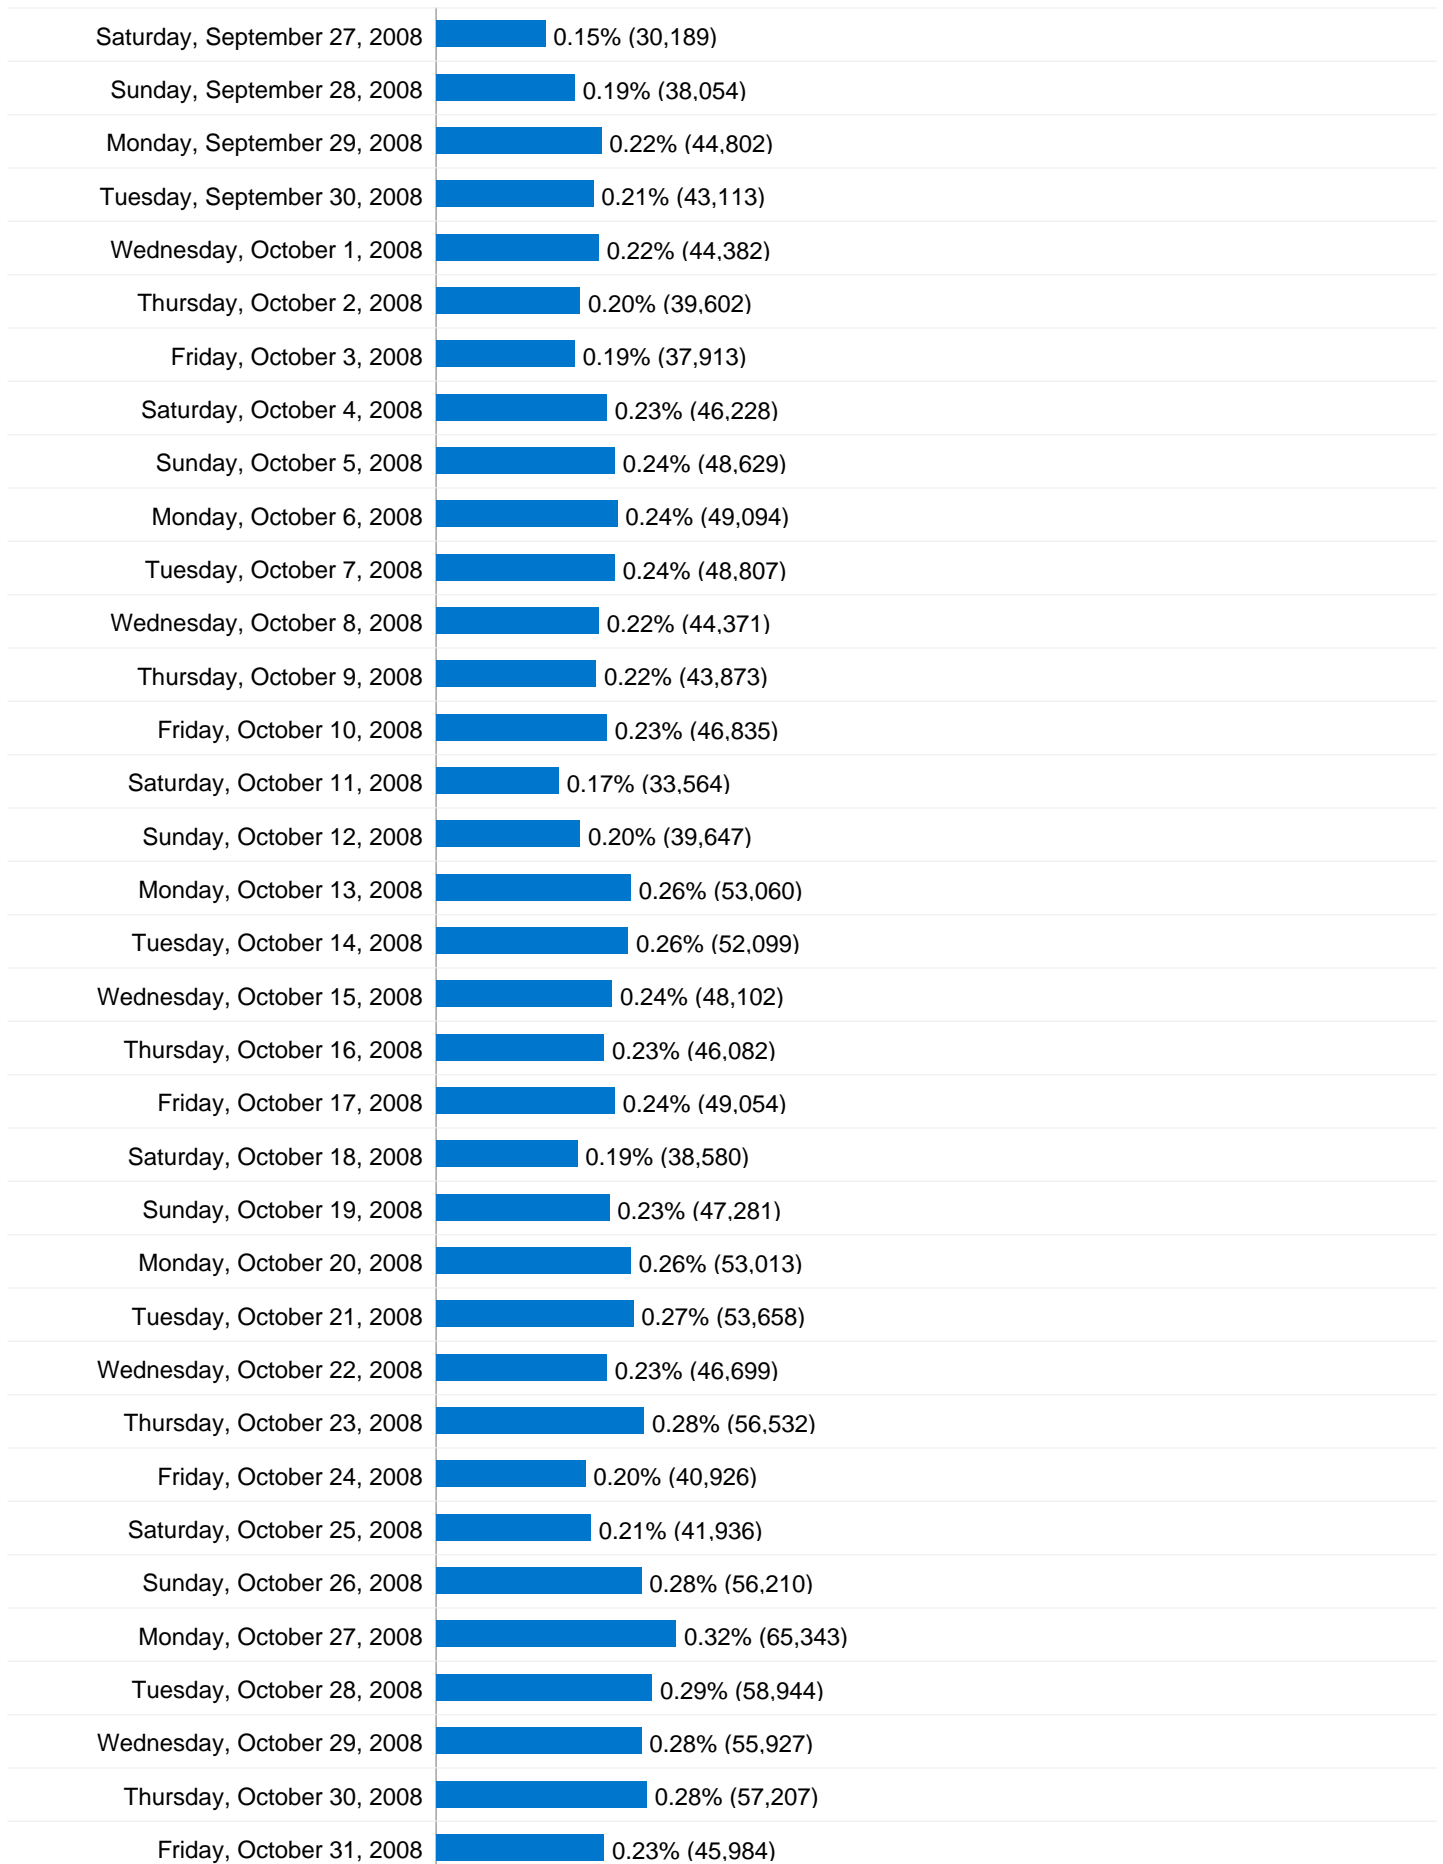

 **2,690,404** Visits

 **972,778** Absolute Unique Visitors

 **20,168,715** Pageviews

 **7.50** Average Pageviews

 **00:06:01** Time on Site

 **32.26%** Bounce Rate

 **33.33%** New Visits

Technical Profile

20,168,715 Pageviews

Monday, September 1, 2008	0.15% (29,645)
Tuesday, September 2, 2008	0.13% (26,823)
Wednesday, September 3, 2008	0.12% (24,189)
Thursday, September 4, 2008	0.12% (24,220)
Friday, September 5, 2008	0.10% (19,744)
Saturday, September 6, 2008	0.07% (13,335)
Sunday, September 7, 2008	0.09% (18,241)
Monday, September 8, 2008	0.14% (28,827)
Tuesday, September 9, 2008	0.12% (25,197)
Wednesday, September 10, 2008	0.12% (24,333)
Thursday, September 11, 2008	0.13% (26,970)
Friday, September 12, 2008	0.14% (27,994)
Saturday, September 13, 2008	0.12% (24,950)
Sunday, September 14, 2008	0.17% (33,984)
Monday, September 15, 2008	0.24% (48,762)
Tuesday, September 16, 2008	0.25% (50,833)
Wednesday, September 17, 2008	0.23% (46,851)
Thursday, September 18, 2008	0.21% (41,731)
Friday, September 19, 2008	0.18% (35,559)
Saturday, September 20, 2008	0.17% (34,409)
Sunday, September 21, 2008	0.22% (45,099)
Monday, September 22, 2008	0.24% (48,780)
Tuesday, September 23, 2008	0.24% (48,975)
Wednesday, September 24, 2008	0.21% (42,660)
Thursday, September 25, 2008	0.21% (42,064)
Friday, September 26, 2008	0.19% (39,034)