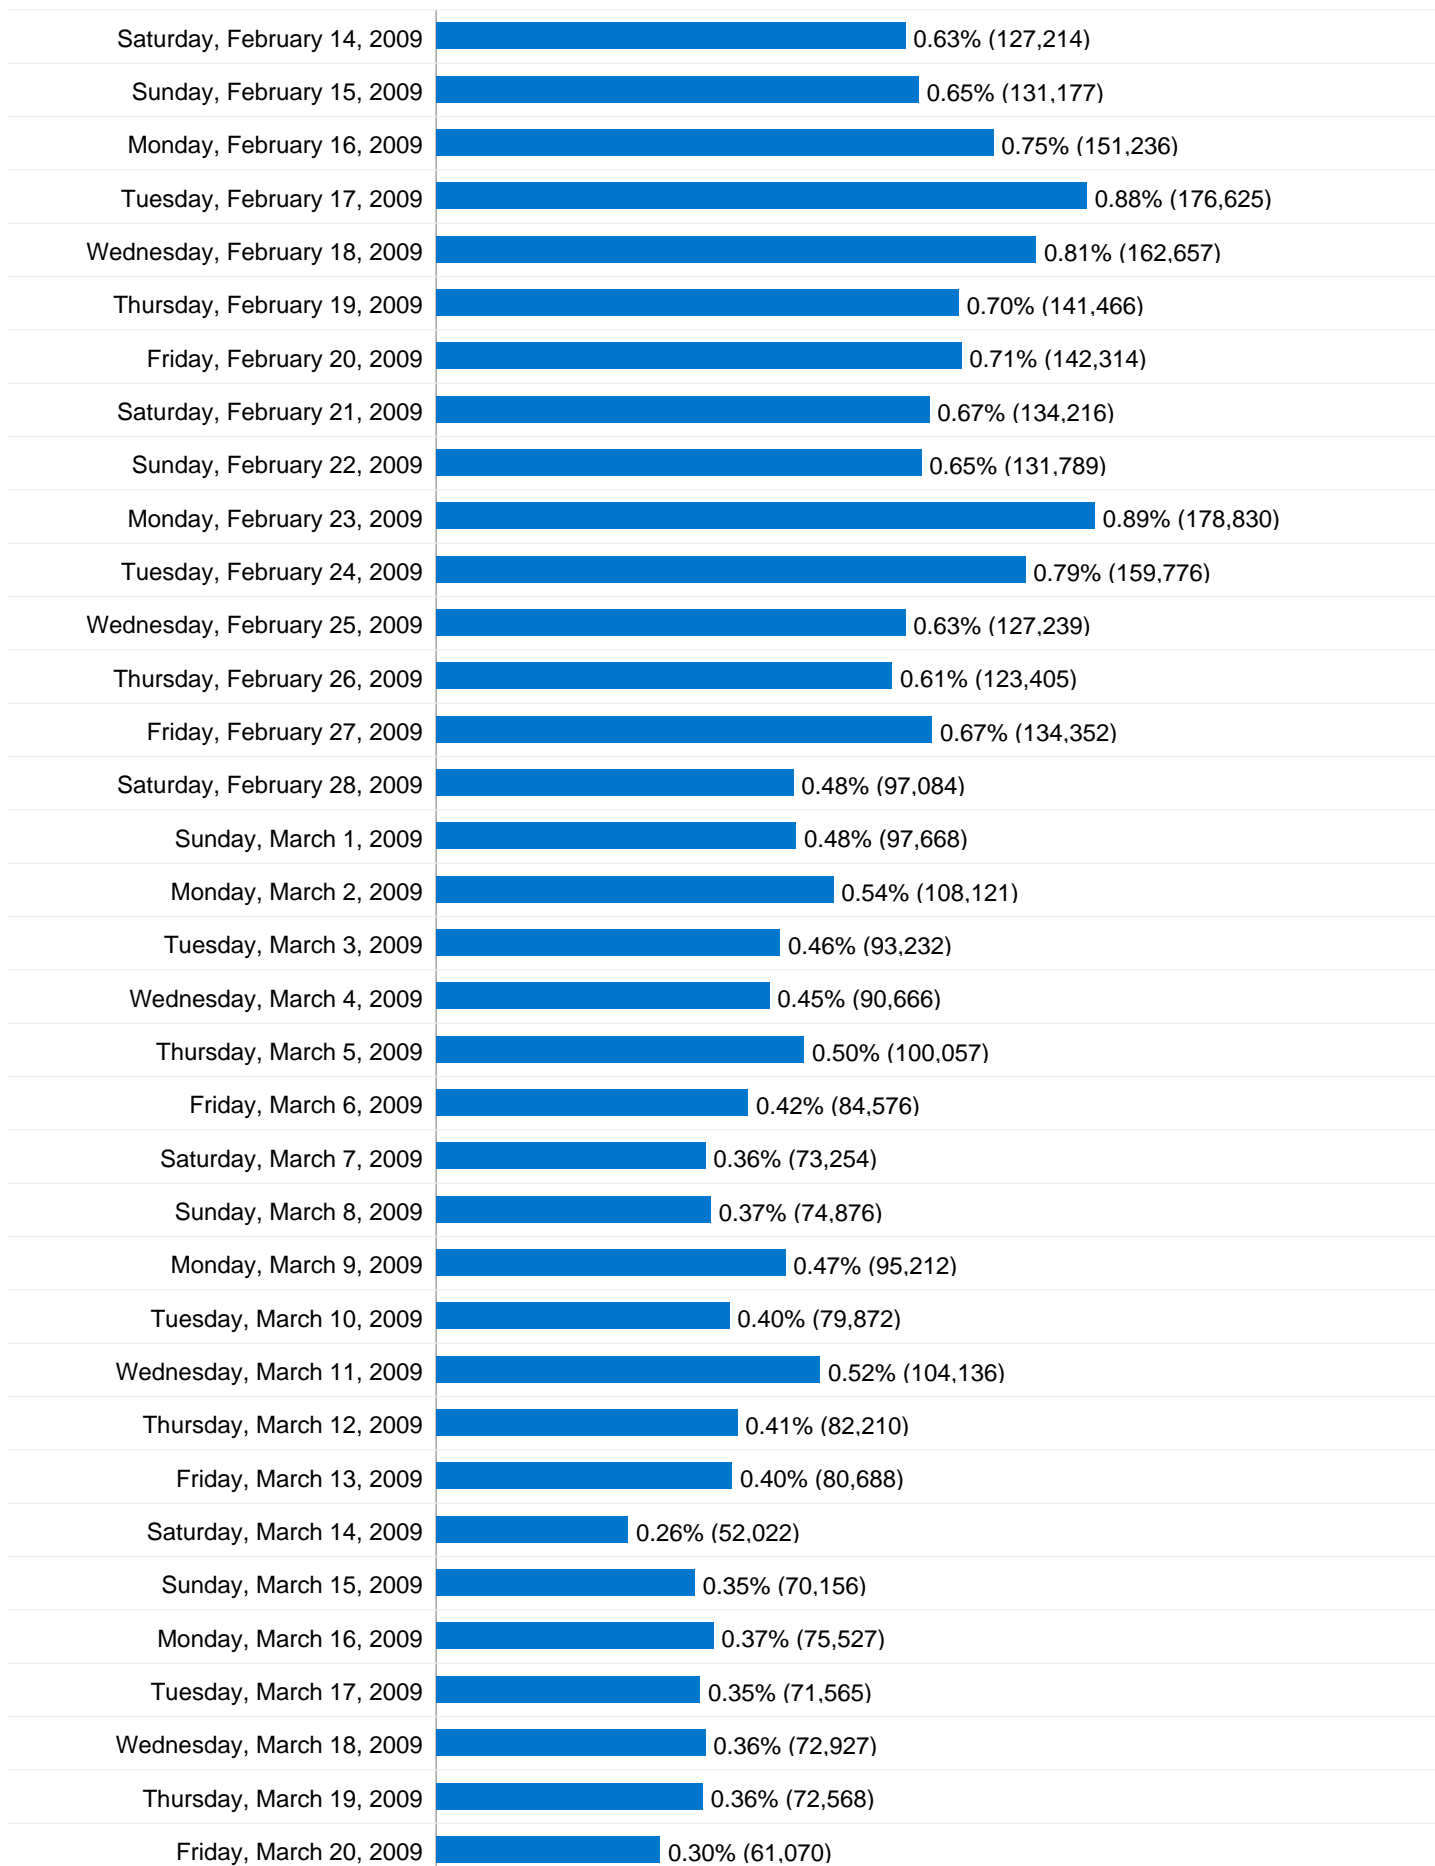

20,168,715 Pageviews

Monday, September 1, 2008	0.15% (29,645)
Tuesday, September 2, 2008	0.13% (26,823)
Wednesday, September 3, 2008	0.12% (24,189)
Thursday, September 4, 2008	0.12% (24,220)
Friday, September 5, 2008	0.10% (19,744)
Saturday, September 6, 2008	0.07% (13,335)
Sunday, September 7, 2008	0.09% (18,241)
Monday, September 8, 2008	0.14% (28,827)
Tuesday, September 9, 2008	0.12% (25,197)
Wednesday, September 10, 2008	0.12% (24,333)
Thursday, September 11, 2008	0.13% (26,970)
Friday, September 12, 2008	0.14% (27,994)
Saturday, September 13, 2008	0.12% (24,950)
Sunday, September 14, 2008	0.17% (33,984)
Monday, September 15, 2008	0.24% (48,762)
Tuesday, September 16, 2008	0.25% (50,833)
Wednesday, September 17, 2008	0.23% (46,851)
Thursday, September 18, 2008	0.21% (41,731)
Friday, September 19, 2008	0.18% (35,559)
Saturday, September 20, 2008	0.17% (34,409)
Sunday, September 21, 2008	0.22% (45,099)
Monday, September 22, 2008	0.24% (48,780)
Tuesday, September 23, 2008	0.24% (48,975)
Wednesday, September 24, 2008	0.21% (42,660)
Thursday, September 25, 2008	0.21% (42,064)
Friday, September 26, 2008	0.19% (39,034)