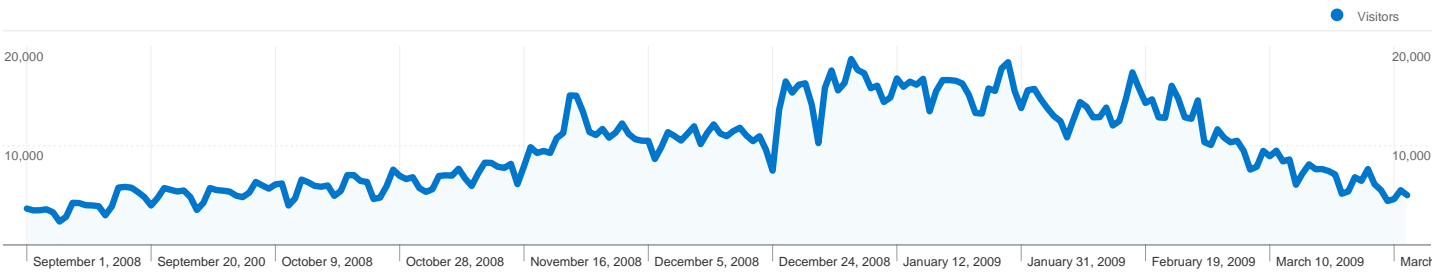

972,778 people visited this site

2,690,404 Visits

972,778 Absolute Unique Visitors

20,168,715 Pageviews

7.50 Average Pageviews

00:06:01 Time on Site

32.26% Bounce Rate

33.33% New Visits

Technical Profile

Browser	Visits	% visits	Connection Speed	Visits	% visits
Internet Explorer	1,545,885	57.46%	DSL	1,100,097	40.89%
Firefox	1,008,388	37.48%	Unknown	899,465	33.43%
Opera	65,929	2.45%	Cable	525,304	19.53%
Chrome	30,162	1.12%	Dialup	81,661	3.04%
Safari	28,017	1.04%	T1	74,416	2.77%